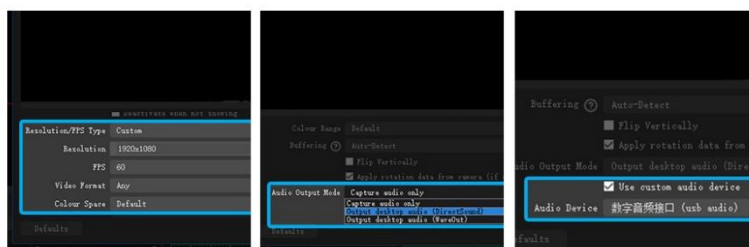

Online teaching & learning

Video conferencing

Medical imaging

Compact & Portable

Save space, travel light

Operating Instruction for OBS Studio

1. Launch this software and go to the "Source" section to click "+" and add a "Video Capture Device" source.
2. The "Create/Select Source" window pops up in the interface and press "OK" to create the video capture device successfully.
3. The "Video Capture Device" property window pops up in the interface, and select the "usb video" option in the "Device" column.