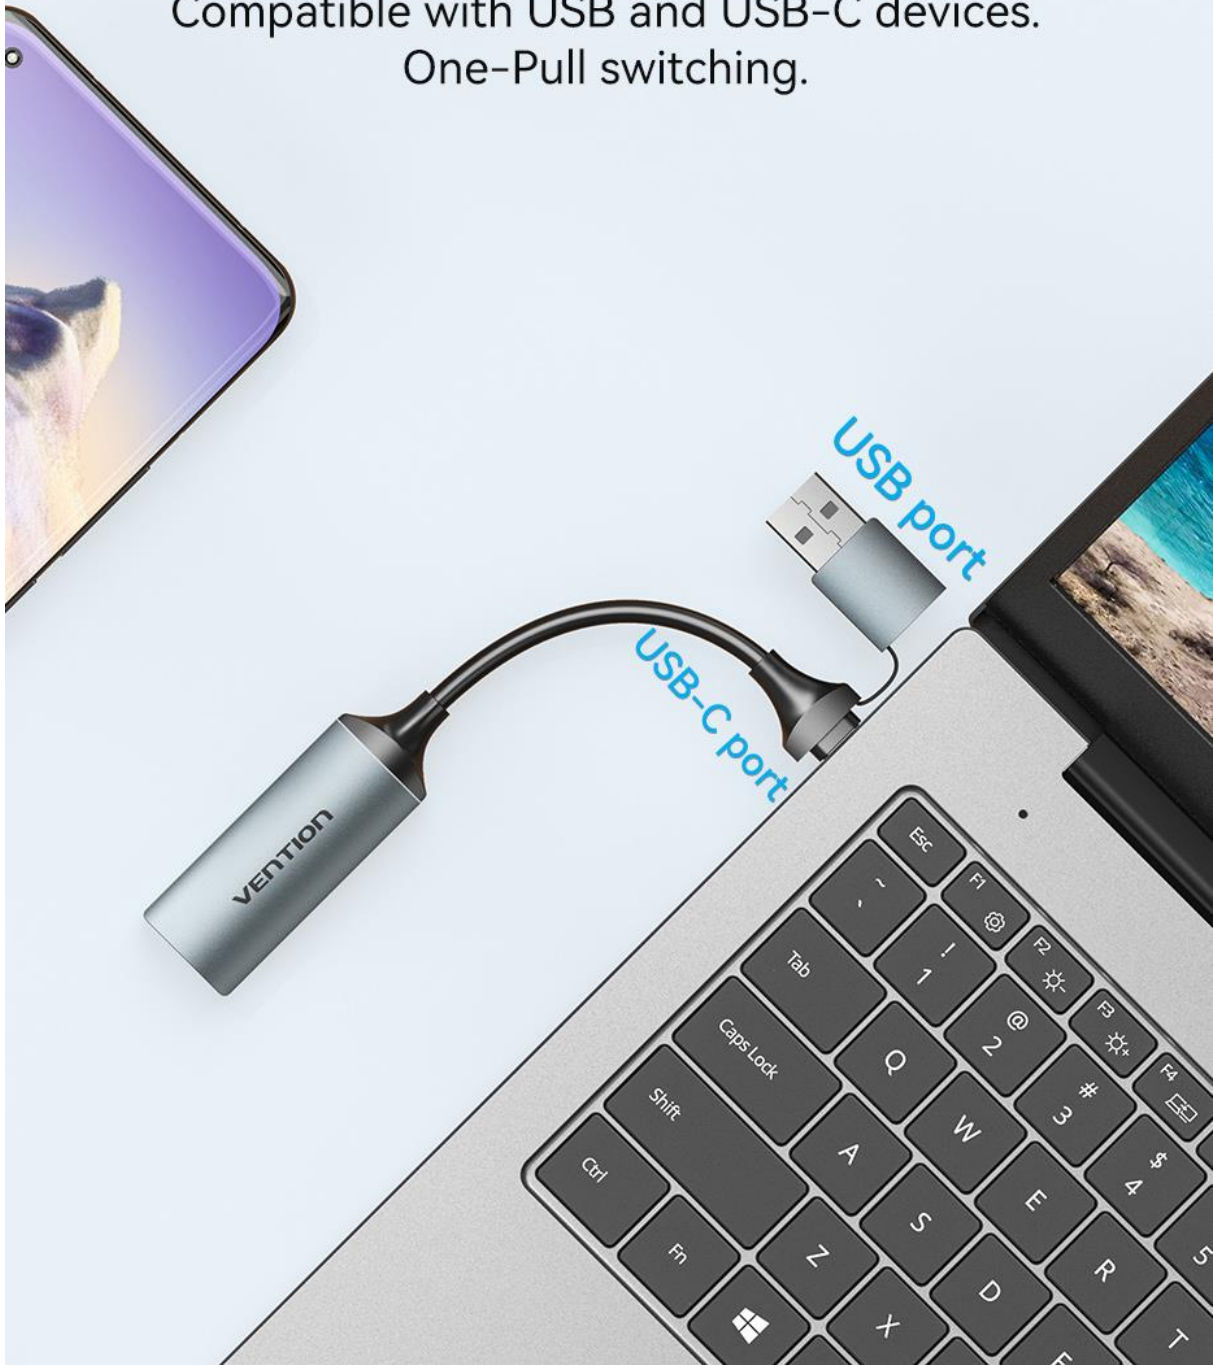

USB/USB-C External Capture Card

Play and create, without compromise.

Stream
and
Record

Resolution
up to
1080@60Hz

Ultra-Low
Latency

Universal
Compatibility
Plug & Play

USB+USB-C 2-in-1 Plug

Compatible with USB and USB-C devices.
One-Pull switching.

Unleash Your Camera

Camera appears as a webcam.
Broadcast live or record in 1080p. Ultra-low-latency
technology gets you up and running on your
favorite platform in no time.

Your Console's Best Friend

It connects seamlessly to your console (phones, Switch/PS5/Xbox) and sends raw video to both your gaming screen and streaming PC.