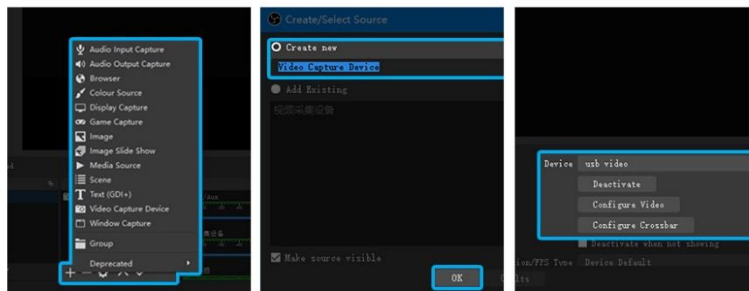

Online teaching & learning

Video conferencing

Medical imaging

Compact & Portable

Save space, travel light

Operating Instruction for OBS Studio

1. Launch this software and go to the "Source" section to click "+" and add a "Video Capture Device" source.
2. The "Create/Select Source" window pops up in the interface and press "OK" to create the video capture device successfully.
3. The "Video Capture Device" property window pops up in the interface, and select the "usb video" option in the "Device" column.