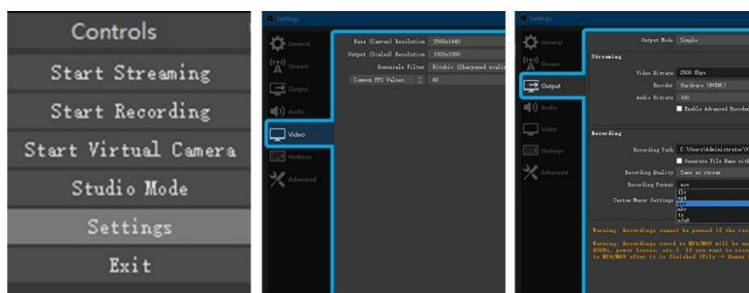

7. Click "Settings" under "Controls" column.
8. Select the "Video" tab in the "Settings" dialog box and set the parameters respectively.
9. Set the "Recording Path" "Recording Format" and so on in the "Recording" interface of the "Output" tab and click "OK"

Note:

The output resolution up to 1080P@60Hz, streaming video capture software such as OBS Studio, PotPlayer are set to 720P@60Hz or 1080P@30Hz by default and the "Video" parameter should be set correctly before use.