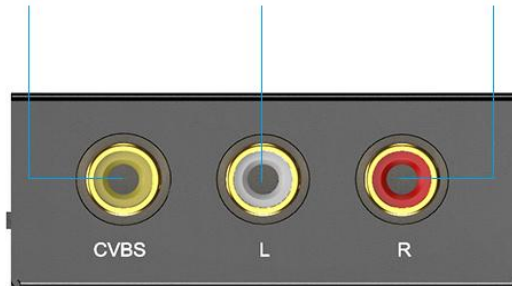

03

Small size

Easy to carry around

720/1080P Supported Stable Work with Power Supply

Adapt to different HDMI display devices

Note: Power input 5V/1A

Plug and Play Widely Compatible

Video channel Left channel Right channel

Note: The chip/PCB is a rendering
the internal structure is not fully displayed, please refer to the actual product

Product Parameters

Brand: Vention

Shell: Metal Shell

Name: AV to HDMI Converter

Chip: HS400