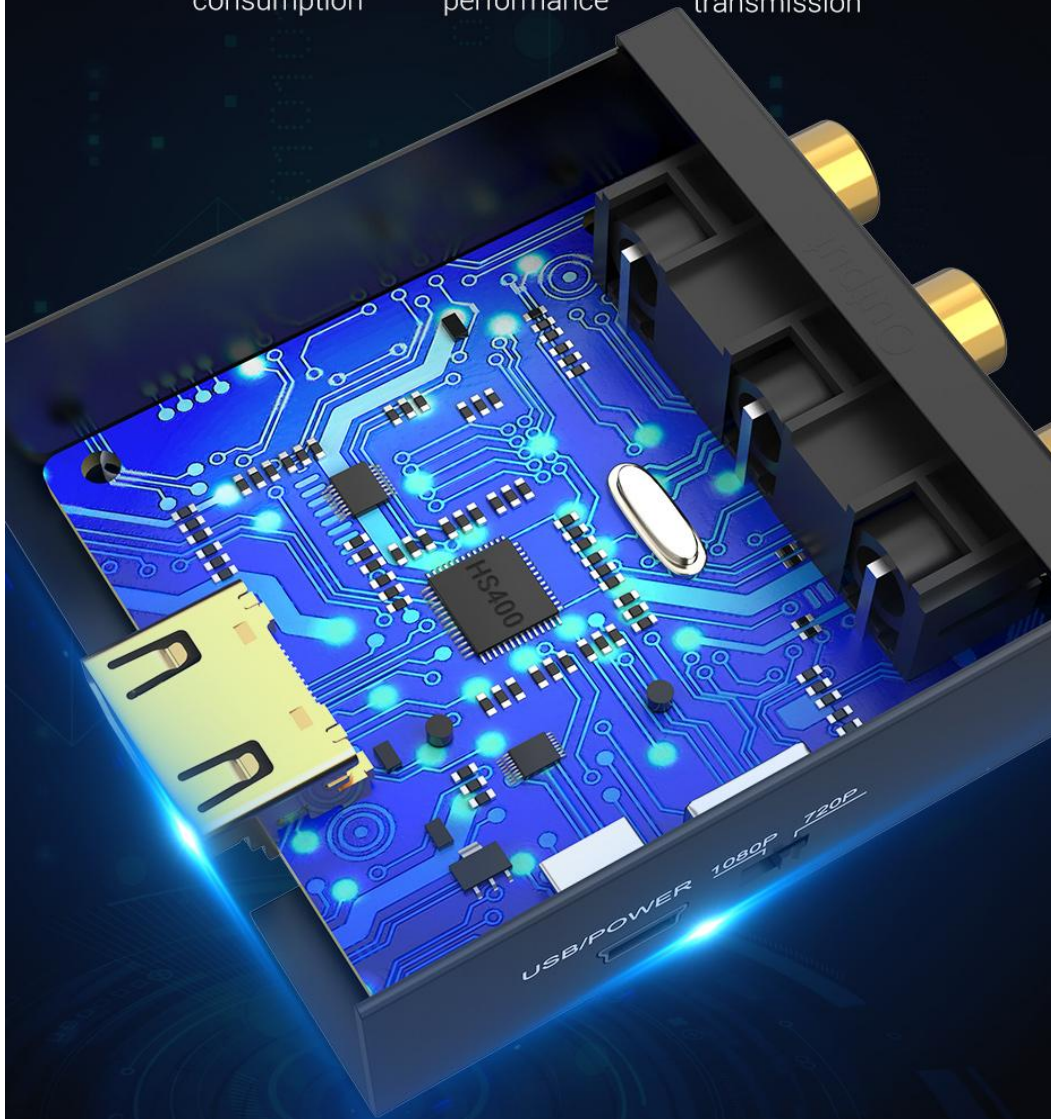

RCA to HDMI Converter Black Metal Type

AV to HDMI Converter

Old TV box, Game console, DVD connect to large screen TV

1080P
HD

Multi-mode
switching

Widely
compatible

Plug and
play

Game Console Connect to Monitor

03

Small size

Easy to carry around

720/1080P Supported Stable Work with Power Supply

Adapt to different HDMI display devices

Note: Power input 5V/1A

Plug and Play Widely Compatible

Video channel Left channel Right channel

AV signal input

HDMI signal output

Note: HDMI to AV (unsupport bi-directional conversion)

Smooth Playback

High-performance conversion chip
transmission more stable

Low power
consumption

High
performance

Fast
transmission

Note: The chip/PCB is a rendering
the internal structure is not fully displayed, please refer to the actual product

Product Parameters

Brand: Vention

Shell: Metal Shell

Name: AV to HDMI Converter

Chip: HS400