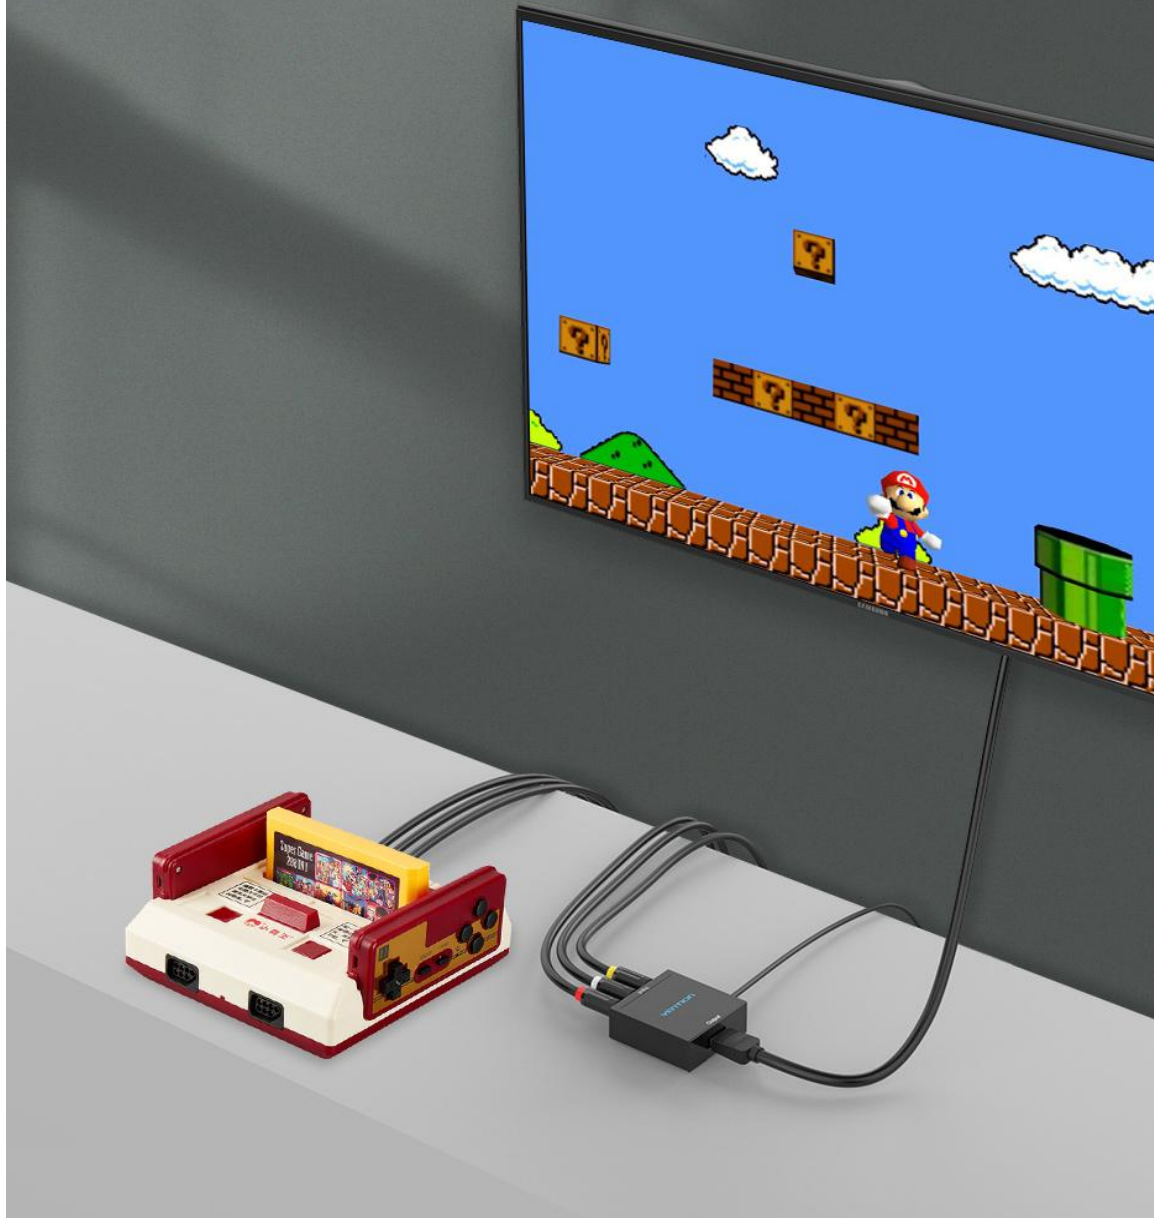

RCA to HDMI Converter Black Metal Type

AV to HDMI Converter

Old TV box, Game console, DVD connect to large screen TV

1080P
HD

Multi-mode
switching

Widely
compatible

Plug and
play

Game Console Connect to Monitor

Play the game more enjoyable

TV Box Connect to Monitor

Idle computer monitor can be used as a TV

DVD Connect to TV

Recollect the classic movie

1080P HD

Video picture more delicate

Audio and Video Transmit Synchronicly

Bring the feeling of home theater

Quality of Detail

01

Iron shell

Wear-resistant
and good heat dissipation

02

Gold plated interface

Reduce interference and efficient
transmission

03

Small size

Easy to carry around

720/1080P Supported Stable Work with Power Supply

Adapt to different HDMI display devices

Note: Power input 5V/1A

Plug and Play Widely Compatible

Video channel Left channel Right channel