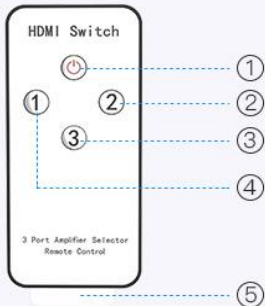

Embedded Genuine HDCP Technology Protection

HDMI 1.4

Support 4K 30Hz

HDCP 1.2

Technical protection compatible
with mainstream equipment

Indicator Design

Work status is known at any time

Control Schematic

- 1. ON/OFF button
- 2. Power indicator light
- 3. Signal indicator light
- 4. Selection switch for input signal

- 5. DC 5V power port
- 6. HDMI signal input
- 7. HDMI signal output

- 1. ON/OFF button
- 2. Signal source equipment 2
- 3. Signal source equipment 3
- 4. Signal source equipment 1
- 5. Insulating strip
(Pull out the battery insulating strip before using)