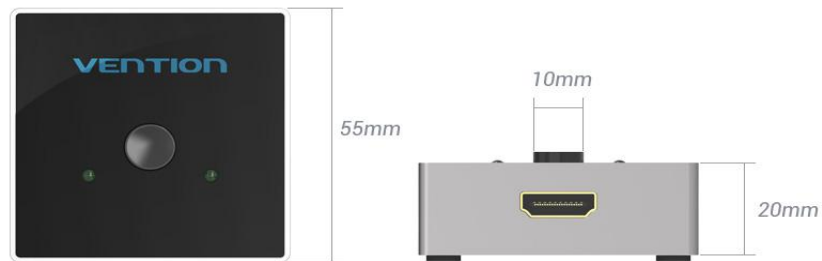

Product Parameters

Brand	Vention
Name	HDMI Switcher
Model	AFLH0
Color	Gray
Interface Type	HDMI Female
Interface Technology	Gold-plated
Transmission Direction	1 Input 2 Output/2 Input 1 Output
Shell Material	Aluminum Shell
Version	HDMI 2.0
Resolution	4K 60Hz, Backward Compatible
Chip	PI3WVR31310
Warranty	1 year
Packing	Color Box

PS: Above information is made by manual measurement, there might be some slight tolerances.