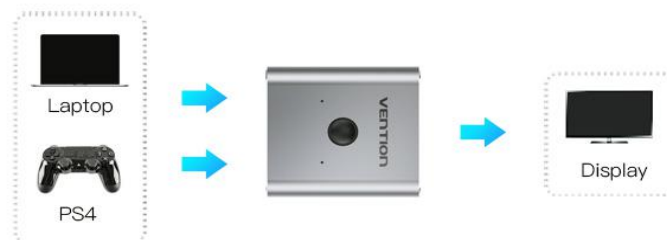

HDMI 2.0 Switcher

4K

HDMI 2.0 Switcher Bi-directional

1 input 2 output / 2 input 1 output

The main image shows the Vention HDMI 2.0 Switcher, a sleek silver device with a central button and two HDMI ports on the bottom. It is positioned on a white surface, with a blurred living room background featuring a white sofa and a coffee table.

Bi-directional
transmission
One-button switch

4K HD
3D visual effects

Audio and video
Synchronous transmission

No charging required
Plug and play

Two Modes

Mode one 1 input 2 output

One laptop to two displays

Note: 2 displays can not be displayed at the same time.

Mode two 2 input 1 output

one Laptop and one PS4 to one display

Note: Switch laptop, display shows laptop content; switch PS4, display shows PS4 content.