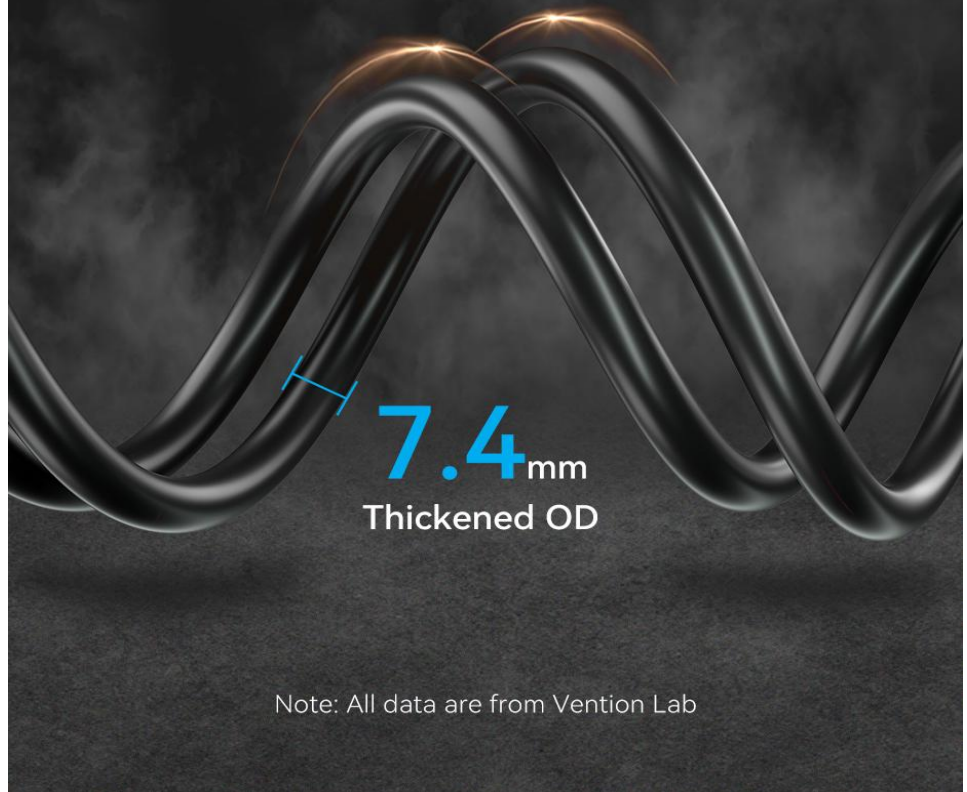

Flexible PVC Shell Easy for Pipeline Inserting

Thickened PVC shell, makes it flexible and anti-bending, more convenient for wiring

Note: All data are from Vention Lab