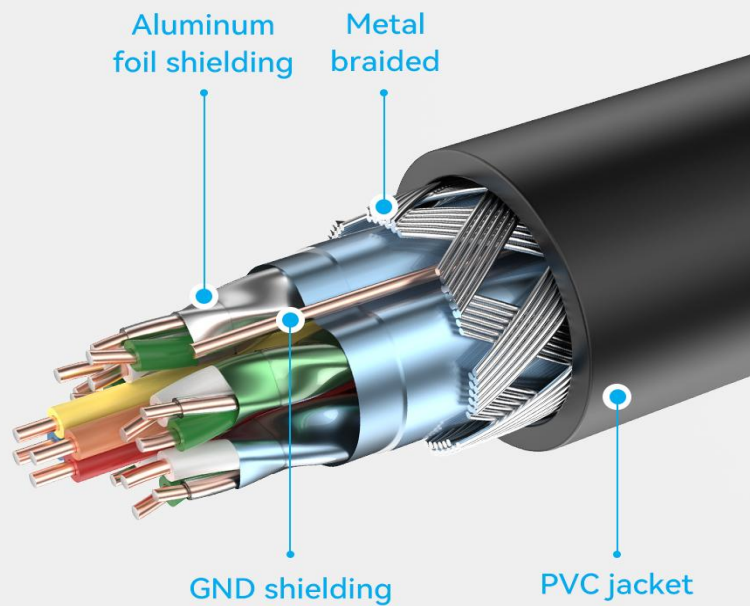

3D Visual Effect Immersive Experience

Realistic 3D screen experience
Enjoy cinematic visual feast

 DOLBY AUDIO™

 dts-HD™
Master Audio

Protect the Original HDMI Port

Extend your existing HDMI devices (TV box, Switch PS5/4, Xbox, etc.) and protect its HDMI interface from repeatedly plugging and unplugging

Fit Tight Firm Connection

With a standard interface, ensure stable
connection and eliminate data loss

Standard HDMI

About 14mm wide
About 4.5mm thick

Mini HDMI

About 10.5mm wide
About 2.5mm thick

Micro HDMI

About 6mm wide
About 2.3mm thick

Triple Shielding Smoothest and Finest Picture

Triple shielding design of aluminum foil + metal braided + GND effectively protects against EMI interference ensures more stable signal transmission.

Note: The internal structure is a rendering
please refer to the actual product

Flexible PVC Shell Easy for Pipeline Inserting

Thickened PVC shell, makes it flexible and anti-bending, more convenient for wiring