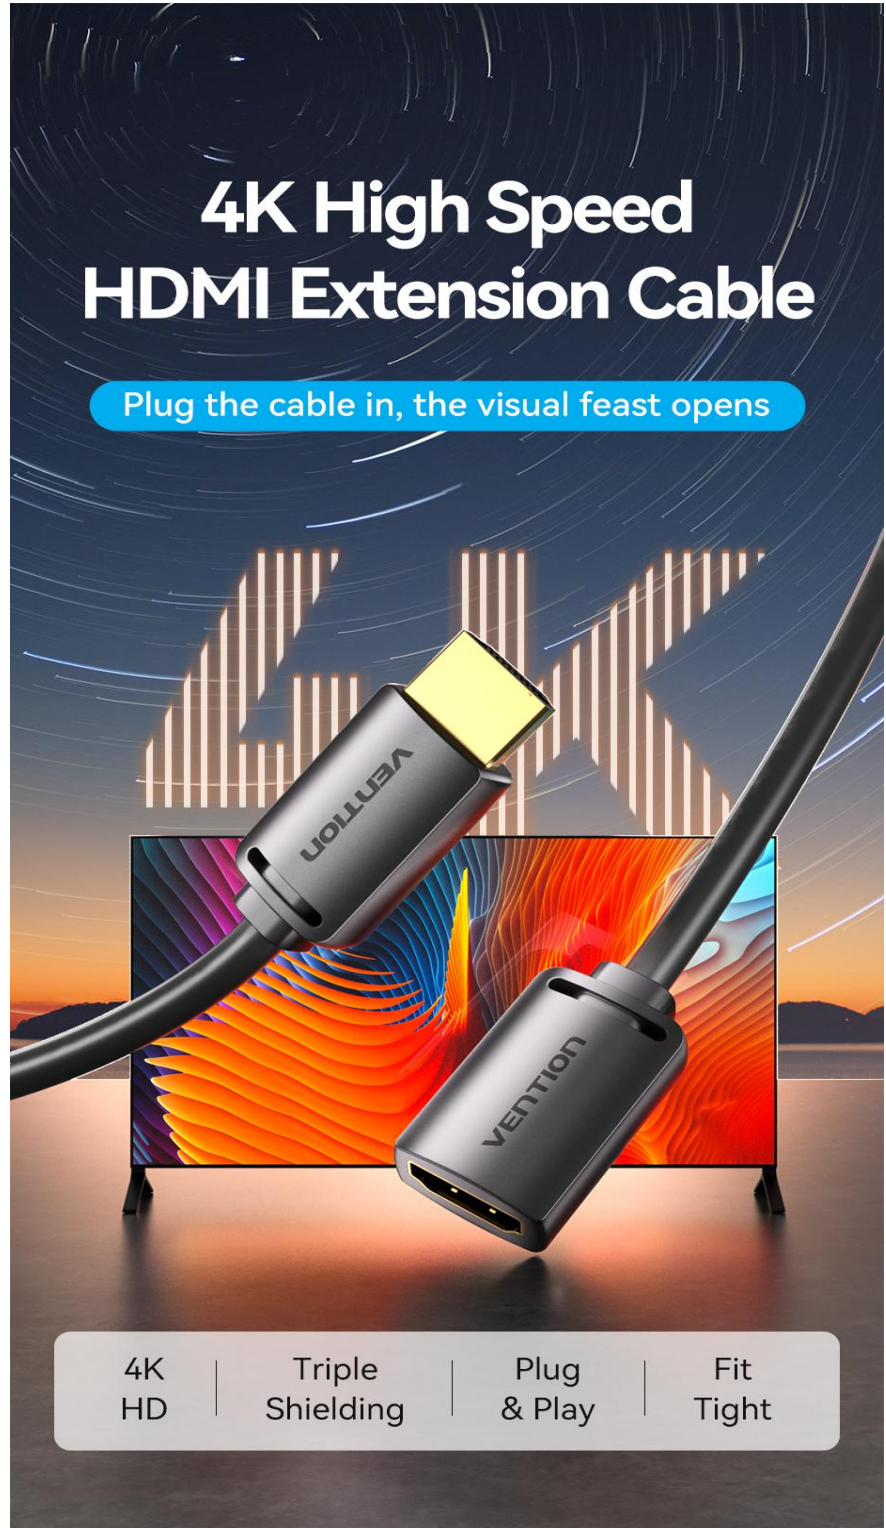

HDMI 2.0 Cable

4K High Speed HDMI Extension Cable

Plug the cable in, the visual feast opens

4K
HD

Triple
Shielding

Plug
& Play

Fit
Tight

Extend HDMI Connection