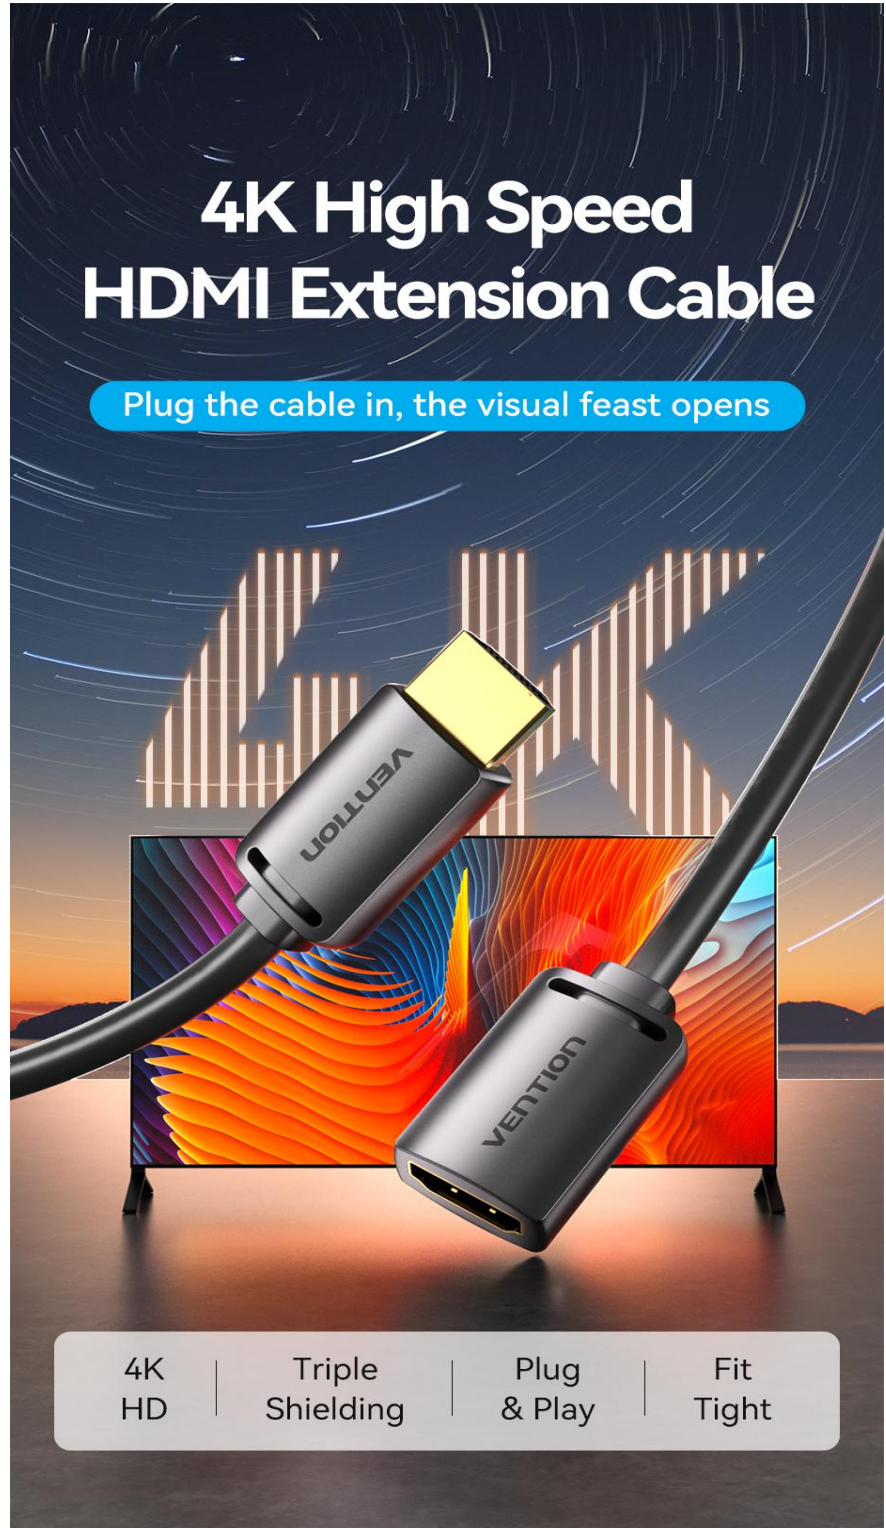

HDMI 2.0 Cable

4K High Speed HDMI Extension Cable

Plug the cable in, the visual feast opens

4K
HD

Triple
Shielding

Plug
& Play

Fit
Tight

Extend HDMI Connection

Extend the reach of your existing HDMI cables saving you the headache of pulling out your old short HDMI cable from wall-mounted TV

The presentation slide features a donut chart titled "CONSUMPTION" with a bottle icon in the center. The chart is divided into segments representing different beverages and their percentages: SOJU (40%), BEER (30%), COCKYAIL (10%), MAKGEOLLI (8%), WHISKY (5%), and ETC (2%). To the right of the chart is a circular inset showing a cable extender with a blue handle and a black connector. Below the inset is a text box with the heading "ADD YOUR MAIN TITLE HERE" and two paragraphs of placeholder text. The slide is displayed on a wall-mounted screen, and a laptop on a desk in the foreground shows the same content.