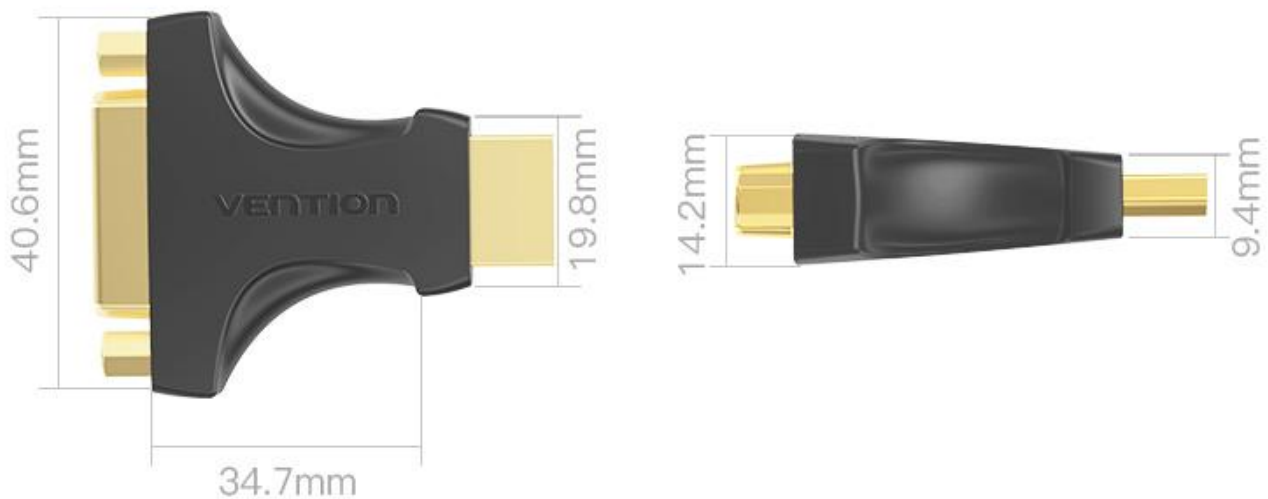

HDMI Male to DVI (24+5) Female Adapter Black

HDMI to DVI

Adapter

Bidirectional Transmission

Support HDMI PC to DVI monitor, DVI PC to HDMI monitor

Note: The Adapter need to connect a DVI cable to work.

Support Resolution up to 1080P

Meet RoHS environmental standards, more safety

Product Parameters

Brand: Vention

Interface Technics: Gold-plated

Name: HDMI to DVI (24+5) Adapter

Resolution: 1080P@60Hz

Model: AIKB0

Shell: PVC

Color: Black

Warranty: 1 Year

Interface: HDMI Male; DVI (24+5) Female

Packing: PE Bag

Note: All data are from Vention Lab

Sizes above are manually measured. There might be slight tolerance

Note: Packing difference exists for different meters or batches