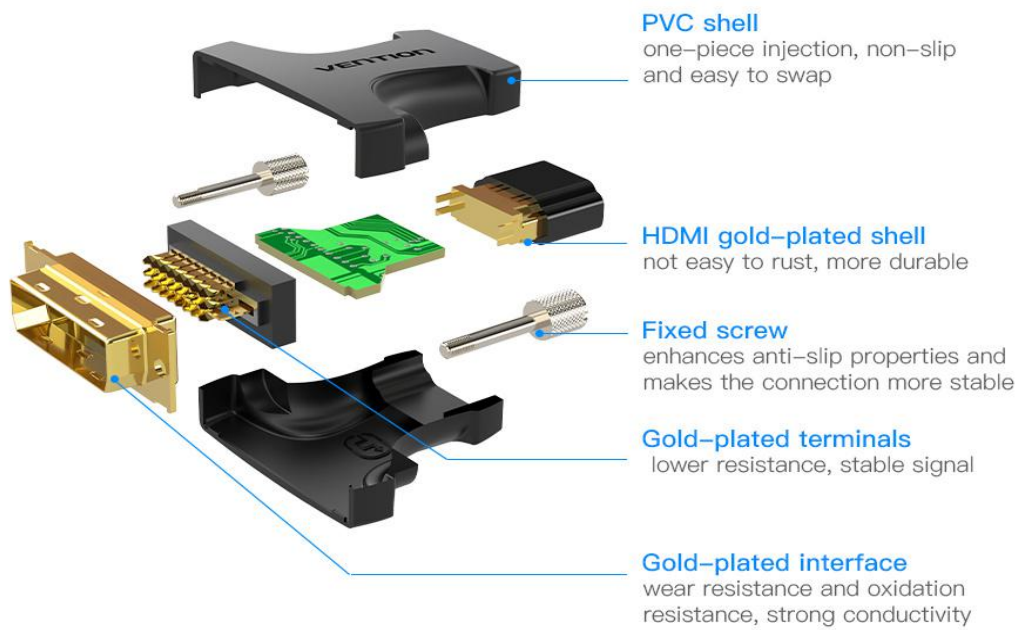

HD
1080P

Smart box / game
console connection

Strong
compatibility

Smart Box to TV

Watch massive blockbuster freely

Note: Please bring your own HDMI cable

Host to Display

Connect two monitors, both entertainment and work

HD 1080P

1920 * 1080 resolution, clear images,
vivid colors, and improved details

Game Console to Monitor

Play games for the ultimate experience

Note: Suitable for PS3/4, Switch and other game consoles

TMDS Technology

Transmit digital signals based on TMDS
conversion of the smallest differential signal,
with better electromagnetic compatibility

Dual-way Conversion

Product Parameters

Brand:	Vention
Name:	DVI (24 + 1) to HDMI Adapter
Model:	AILB0
Color:	Black
Interface:	DVI(24+1)Male; HDMI Female
Interface Technics:	Gold-plated
Resolution:	1080P@60Hz
Shell:	PVC
Warranty:	1 Year
Packing:	PE Bag

Note: All data are from Vention Lab.
Sizes above are manually measured. There might be slight tolerance.

Length	Art.No.	EAN Code
/	AILB0	6922794747845

Package Contents

HDMI Adapter x 1

Packaging Information