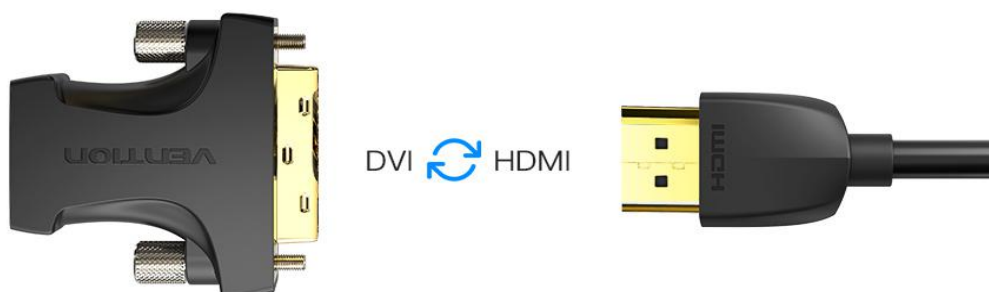

DVI to HDMI Adapter

Dual-way Conversion

support DVI to HDMI, HDMI to DVI

Note: Please bring your own HDMI cable

VENTION®

DVI (24+1) to HDMI HD Adapter

Small and portable, efficient conversion

Dual-way
conversion

HD
1080P

Smart box / game
console connection

Strong
compatibility

Smart Box to TV

Watch massive blockbuster freely

Note: Please bring your own HDMI cable

Host to Display

Connect two monitors, both entertainment and work

HD 1080P

1920 * 1080 resolution, clear images,
vivid colors, and improved details

Game Console to Monitor

Play games for the ultimate experience

Note: Suitable for PS3/4, Switch and other game consoles

TMDS Technology

Transmit digital signals based on TMDS
conversion of the smallest differential signal,
with better electromagnetic compatibility

Dual-way Conversion

Product Parameters

Brand:	Vention
Name:	DVI (24 + 1) to HDMI Adapter
Model:	AILB0
Color:	Black
Interface:	DVI(24+1)Male; HDMI Female
Interface Technics:	Gold-plated
Resolution:	1080P@60Hz
Shell:	PVC
Warranty:	1 Year
Packing:	PE Bag