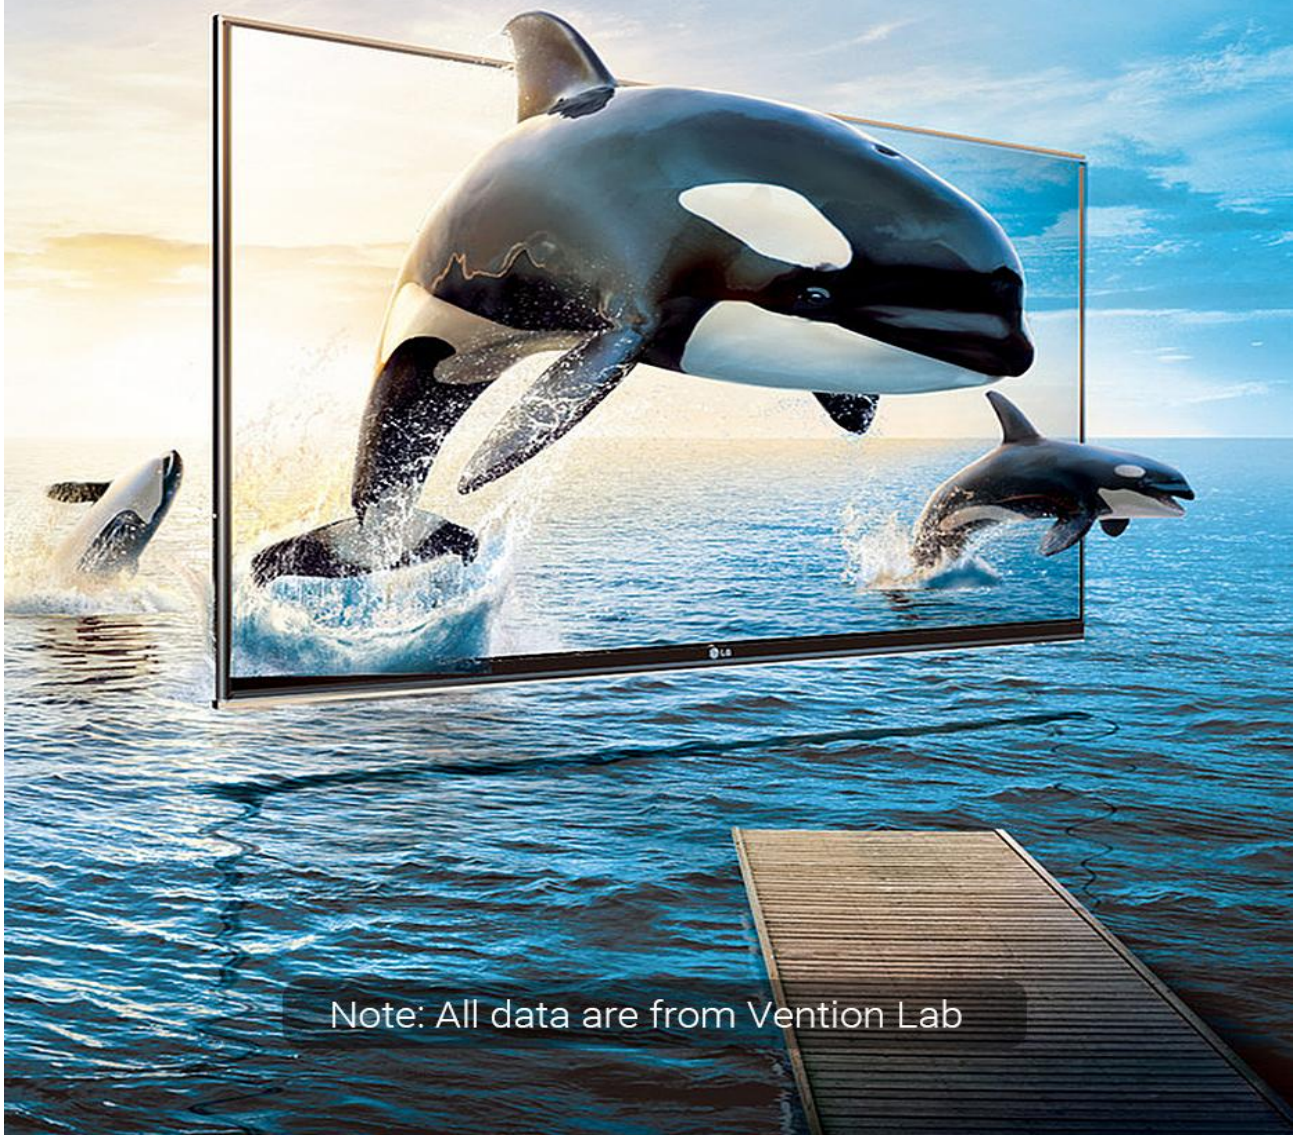

Support 4K HD Display

3D stereo visual effects and
support backward compatibility

Note: All data are from Vention Lab