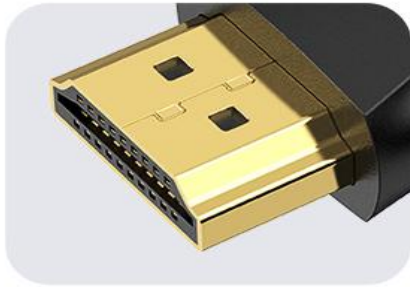

**HDMI 270 Degree Male to Female Vertical Flat Adapter Black**

# HDMI Male to Female Adapter

Transfer / extend,  
HD picture quality

Elbow design  
extend/protect

4K HD  
3D visual effects

Gold-plated  
HDMI interface

# Fun with Two Modes

**Dual screen  
mirror mode**  
Synchronic display  
of one view on two screens

**Dual screen  
expansion mode**  
Individual views displayed  
on each screen for diversified needs

# Choose the Right Interface

**Standard HDMI  
male interface**

**Standard HDMI  
female interface**

Standard HDMI  
14x4.5mm

Mini HDMI  
10.5x2.5mm

Micro HDMI  
6x2.3mm