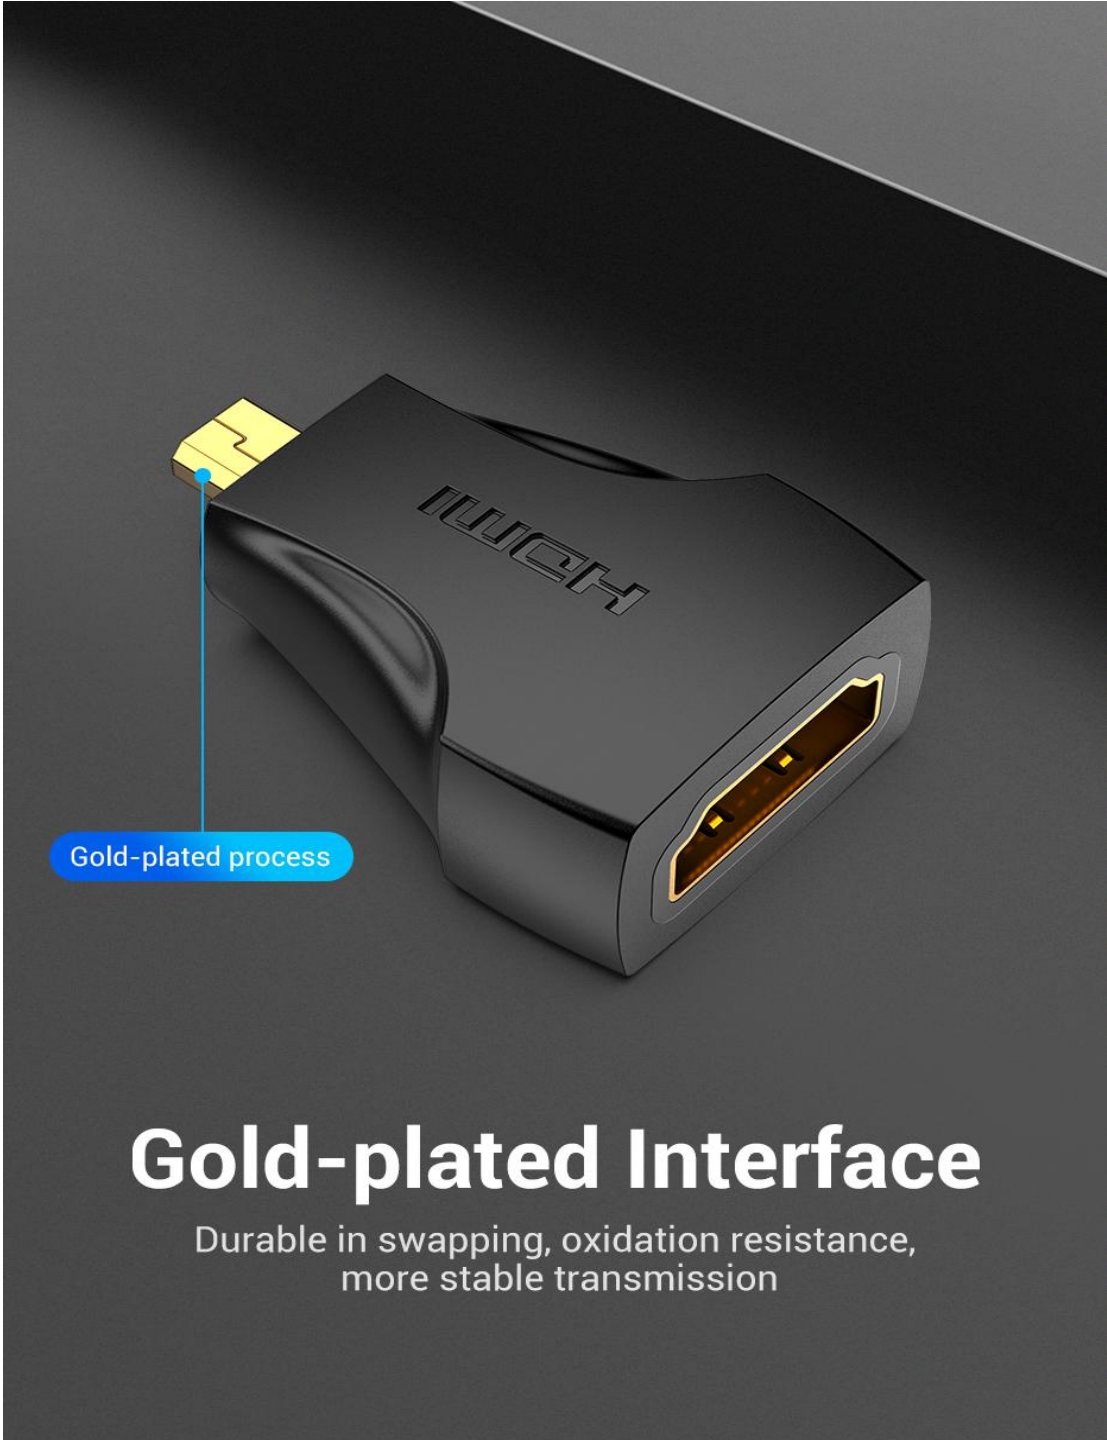

Micro HDMI to HDMI to Adapter

Micro HDMI to HDMI Adapter

HD connection, plug and play

1080P HD

Gold-plated
interface

RoHS/REACH
certification

1080P HD Quality

Support 1920*1080@60Hz
video picture more delicate

Note: All data are from Vention Lab

Correct Connection Method

Gold-plated Interface

Durable in swapping, oxidation resistance,
more stable transmission

Environmental-friendly PVC Shell

Meets RoHS/REACH certification

Ergonomic Design

More convenient to swap

Applicable Device

Output device with Micro HDMI interface
connected to display device with HDMI interface

Cellphone

Tablet

Camera

Video camera

Projector

Monitor

HDTV

Product Parameters

Brand: Vention	Interface Technics: Gold-plated
Name: Micro HDMI Male to HDMI Female Adapter	Resolution: 1080P@60Hz
Model: AITB0	Shell: PVC
Color: Black	Warranty: 1 Year
	Packing: PE Bag