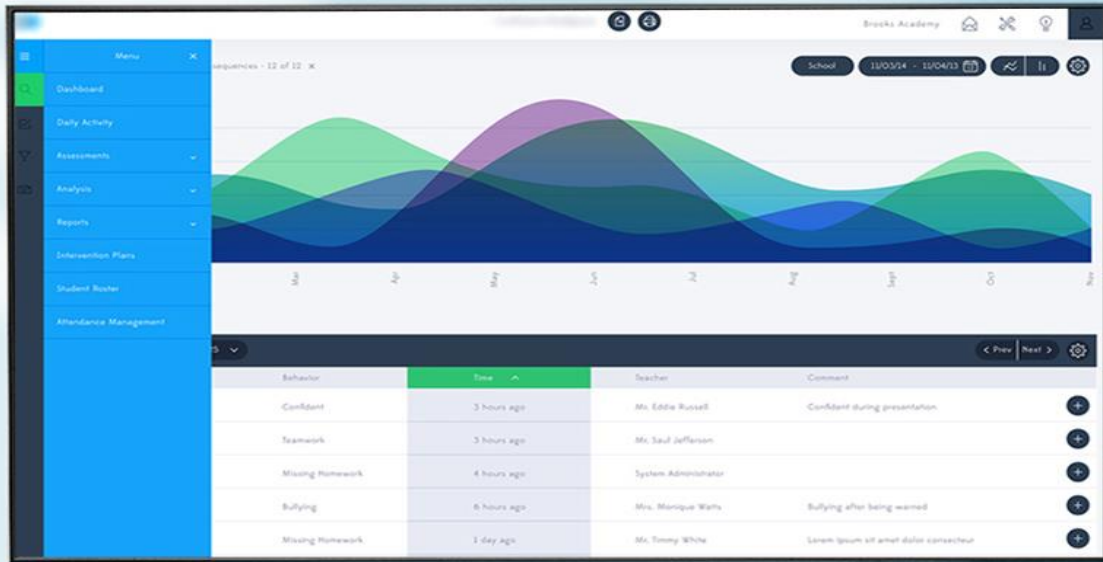

Laptop to Projector

More efficient speech