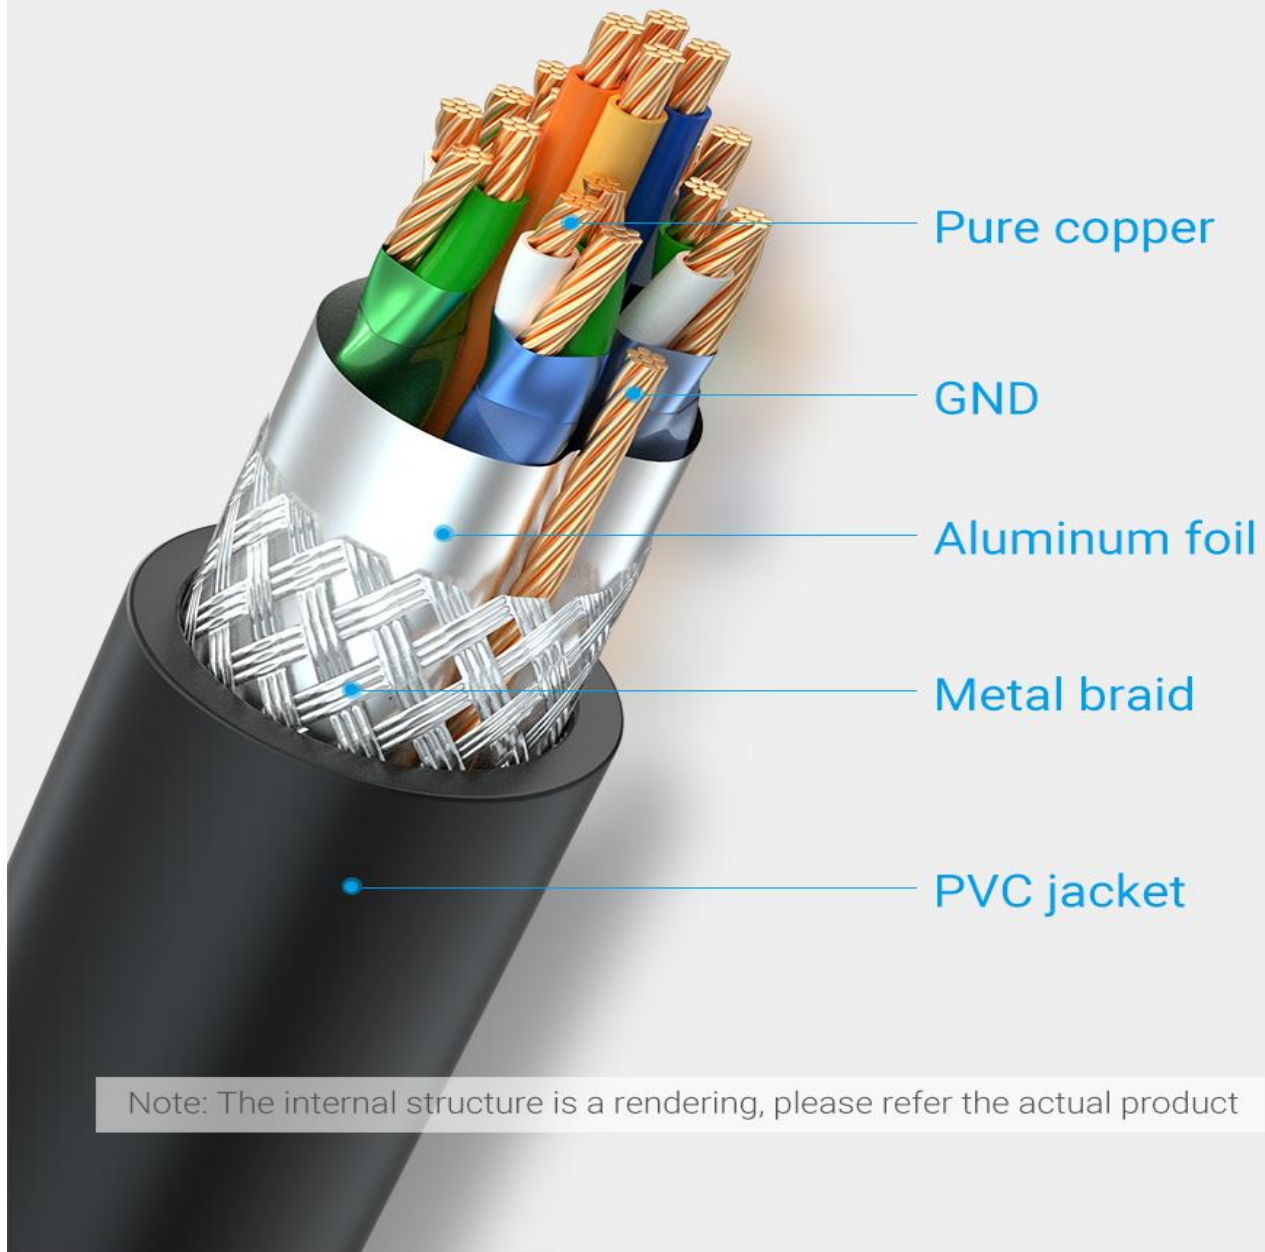

Premium Anti-interference

With pure copper conductor with multiple shielding processes for enhanced anti-interference ability

Note: The internal structure is a rendering, please refer the actual product