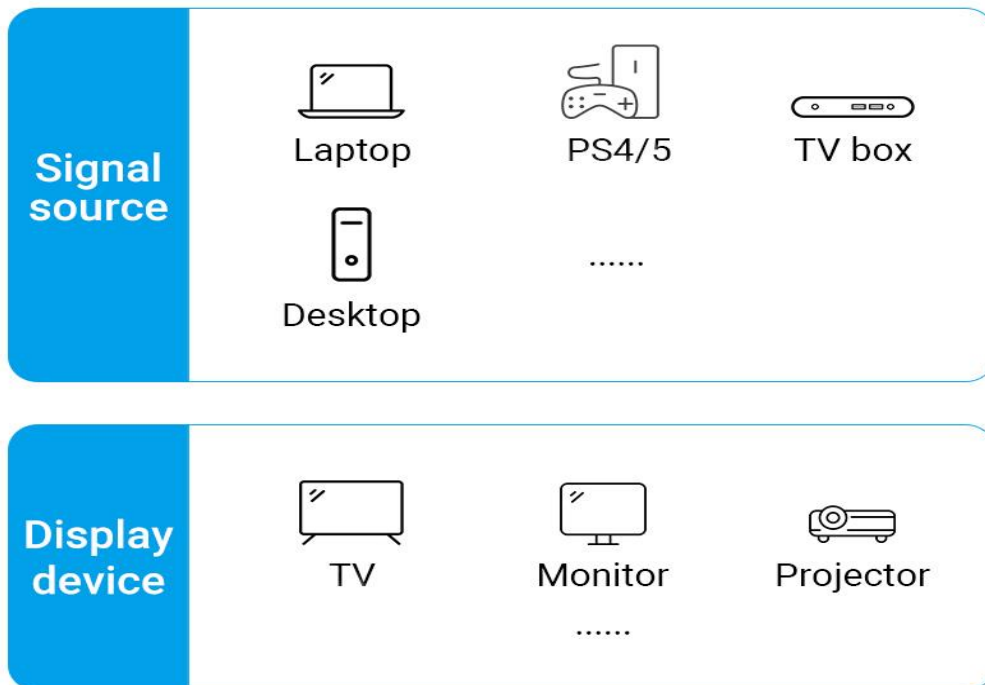

# Wide Compatibility

Designed for signal source device with standard HDMI connect to display device