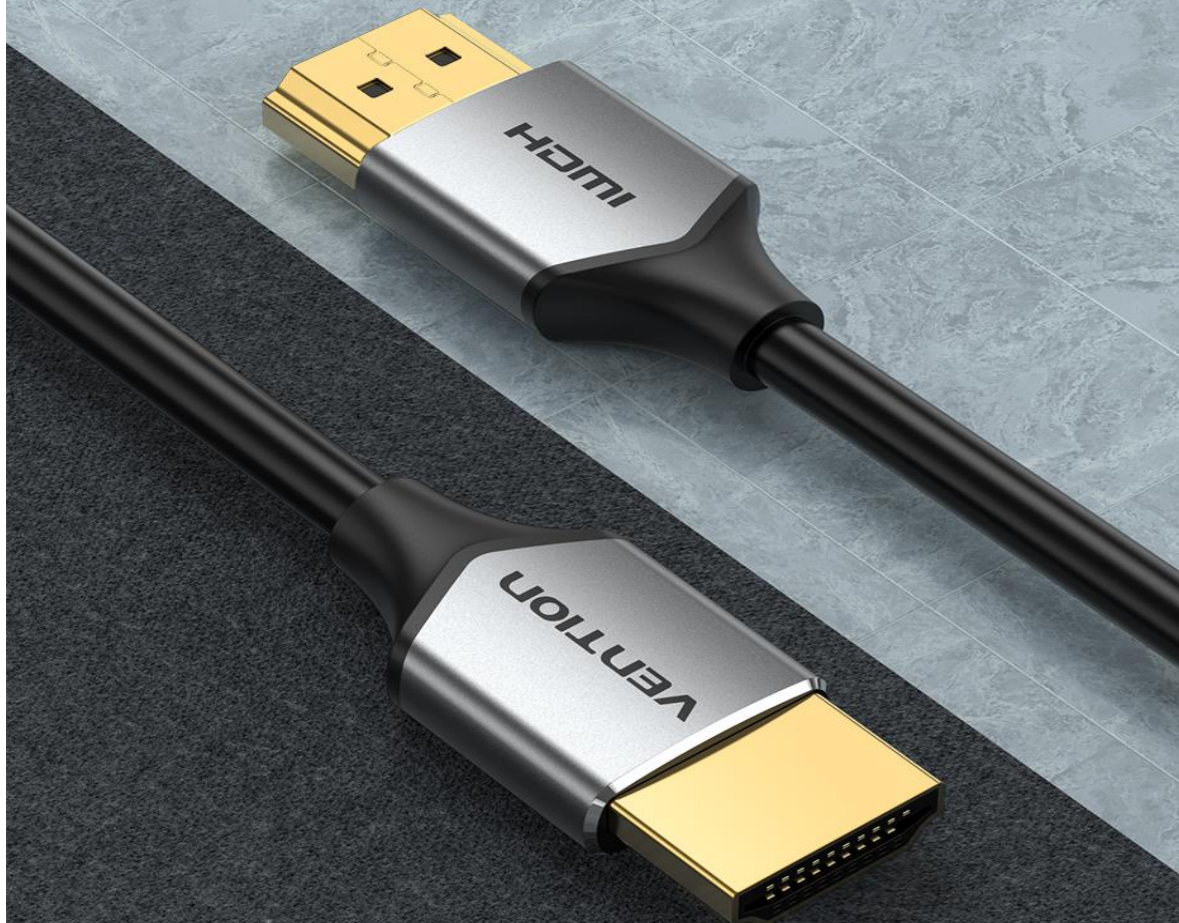

**Ultra Thin HDMI Male to Male HD Cable**

Real 4K

# Ultra Thin HDMI Cable

Ultra slim  
cable

Aluminum  
alloy

4K@60Hz  
resolution

Audio&video  
in Sync