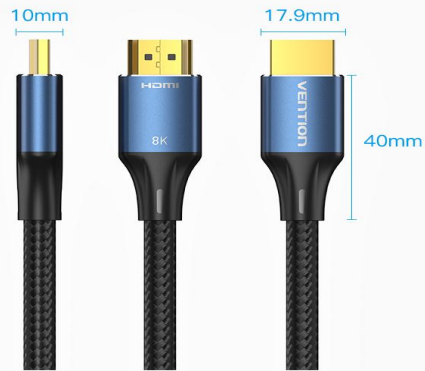

# Product Parameters

Brand	Vention
Name	HDMI Male to Male 8K HD Cable
Model	ALG
Color	Blue
Interface	HDMI
Interface Technics	Gold-plated
Resolution	1080P@160Hz/2K@144Hz/4K@120Hz/8K@60Hz
Transmission Speed	48Gbps
Conductor	Silver Ion Plated Conductor
Shell	Aluminum Alloy
Shielding	Aluminum Foil+Metal Braid+GND
Jacket	PVC+Cotton braid
AWG	1-3m: 30AWG/5m: 28AWG
OD	1-3m: 6.3mm/5m: 7.3mm
Length	1-5m
Warranty	1 Year
Packing	Color Box