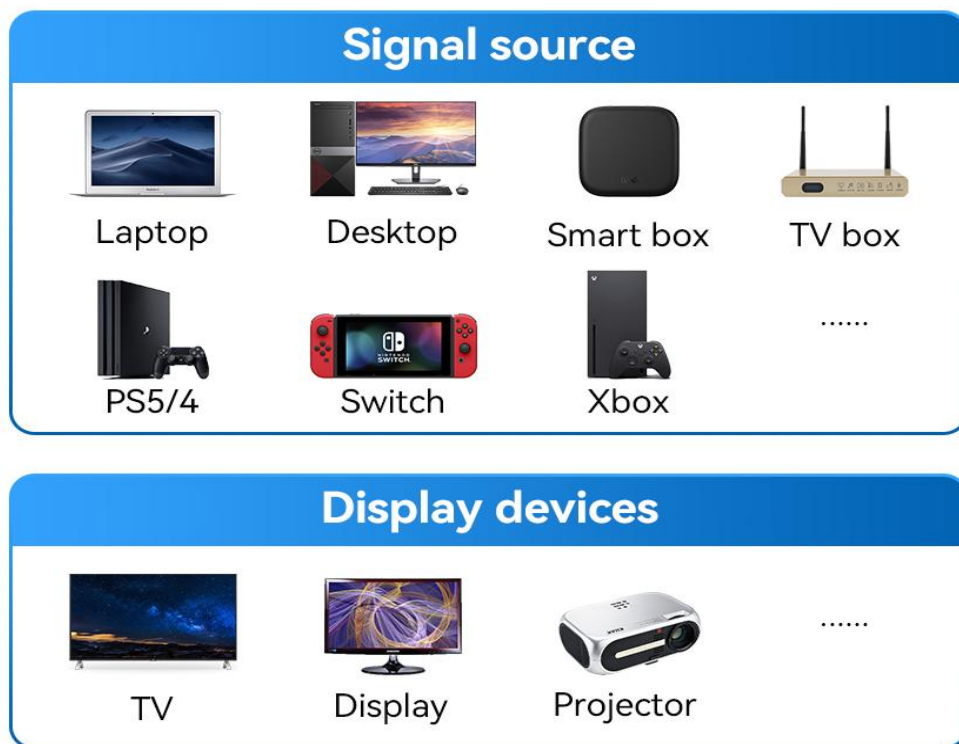

# Wide Bandwidth

48Gbps total bandwidth for enhanced gaming experience

Total bandwidth (48Gbps)

Quick frame transmission (QFT)

Automatic low latency mode(ALLM)

Note: all data are from Vention Lab

---

# Wide Application Scene

For signal source devices with standard HDMI interface connect to display devices