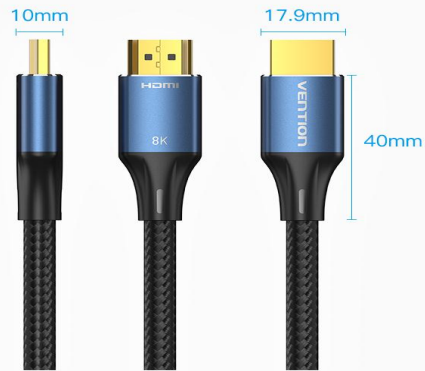

HDMI2.1 certification

Product Parameters

Brand	Vention
Name	HDMI Male to Male 8K HD Cable
Model	ALG
Color	Blue
Interface	HDMI
Interface Technics	Gold-plated
Resolution	1080P@160Hz/2K@144Hz/4K@120Hz/8K@60Hz
Transmission Speed	48Gbps
Conductor	Silver Ion Plated Conductor
Shell	Aluminum Alloy
Shielding	Aluminum Foil+Metal Braid+GND
Jacket	PVC+Cotton braid
AWG	1-3m: 30AWG/5m: 28AWG
OD	1-3m: 6.3mm/5m: 7.3mm
Length	1-5m
Warranty	1 Year
Packing	Color Box