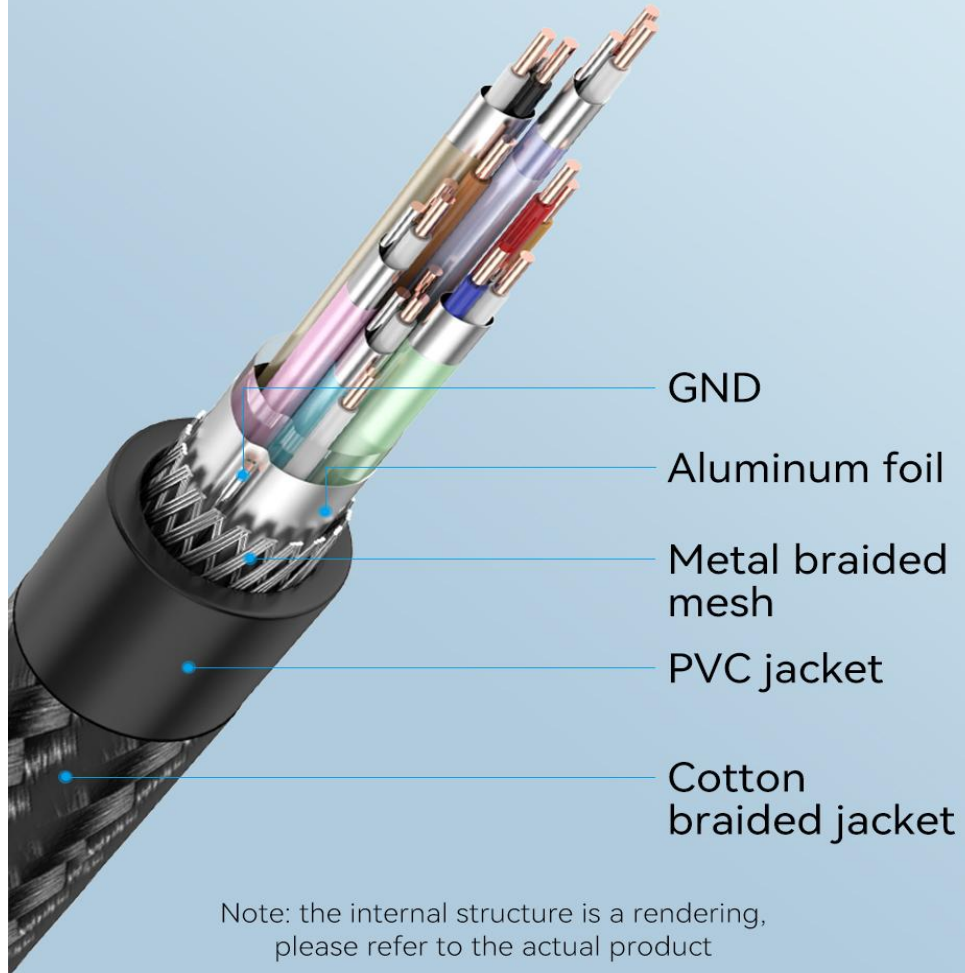

For signal source devices with standard HDMI interface connect to display devices

No Ghosting And Splash

Aluminum foil+GND+Metal braided shieldings,
solve problem of "splash", "latency" and "ghosting"

Multi-purpose Applications