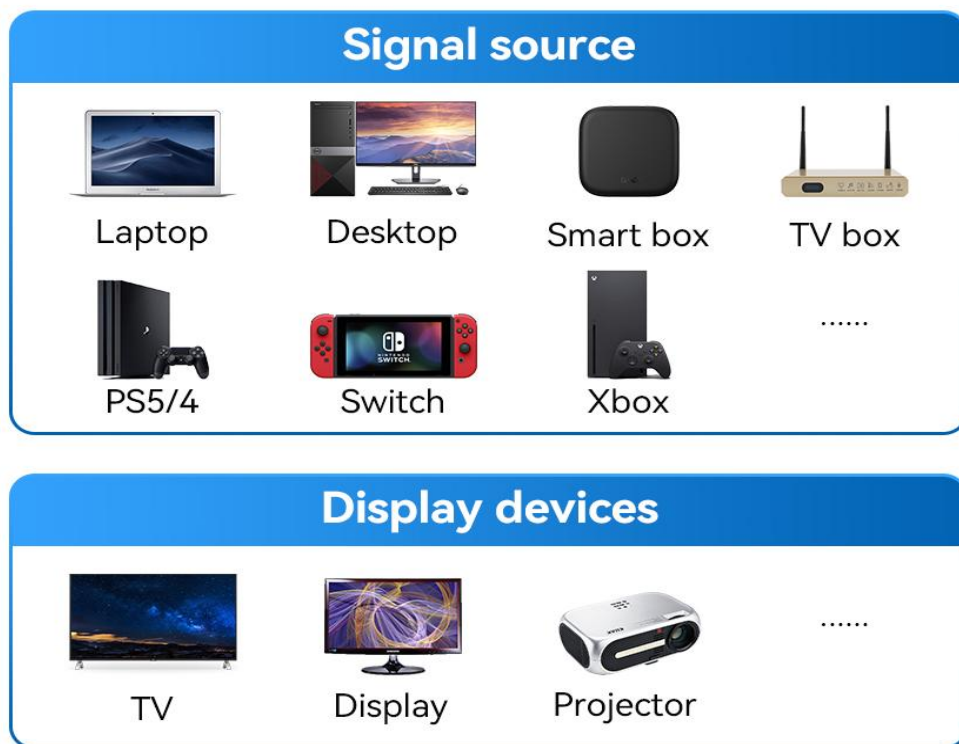

Wide Bandwidth

48Gbps total bandwidth for enhanced gaming experience

Total bandwidth (48Gbps)

Quick frame transmission (QFT)

Automatic low latency mode(ALLM)

Note: all data are from Vention Lab

Wide Application Scene

For signal source devices with standard HDMI interface connect to display devices

No Ghosting And Splash

Aluminum foil+GND+Metal braided shieldings,
solve problem of "splash", "latency" and "ghosting"

Multi-purpose Applications