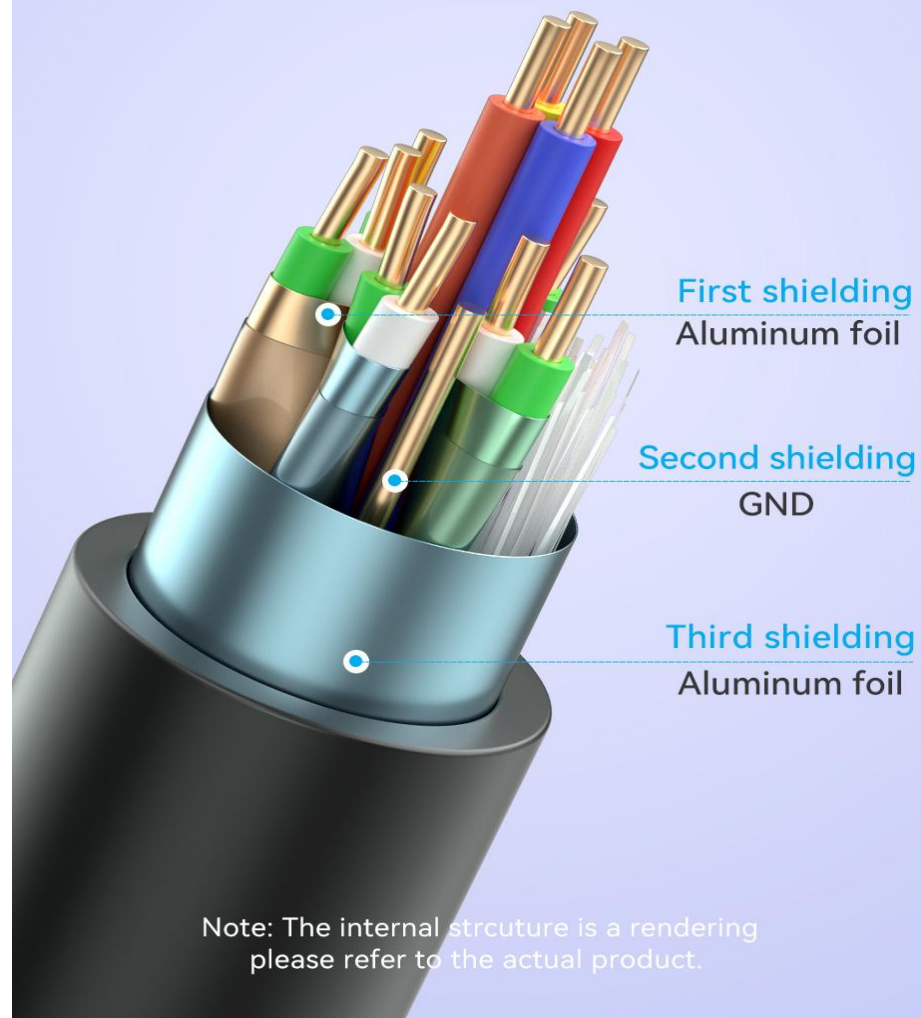

Triple Shieldings

Double aluminum foils+GND shielding technologies effectively reduce electromagnetic interference.