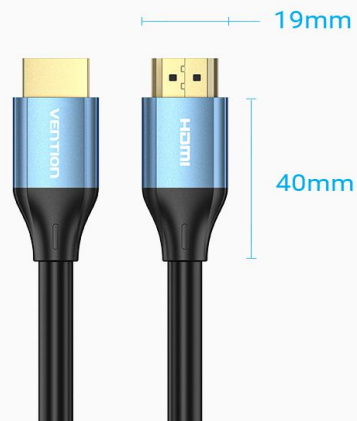

3000+

Bending test

Note: All data are from Vention Lab.

HDMI Certificate

Pass the certification of HDMI forum, conform to international HD cable manufacturing standard.

Product Parameters

Brand	Vention
Name	HDMI Male to Male 4K HD Cable
Model	ALHS
Color	Blue
Interface Technics	Gold-Plated
Resolution	0.75-3m: 4K@60Hz, 5-15m: 4K@30Hz
Shell	Aluminum Alloy
Shielding	GND+Aluminum Foil
Jacket	PVC
AWG	0.75-8m: 30AWG, 10-15m: 28AWG
OD	0.75-10m: 7.4mm, 12-15m: 8.0mm
Length	0.75-15m
Warranty	1 Year
Packing	PE Bag/Kraft Box