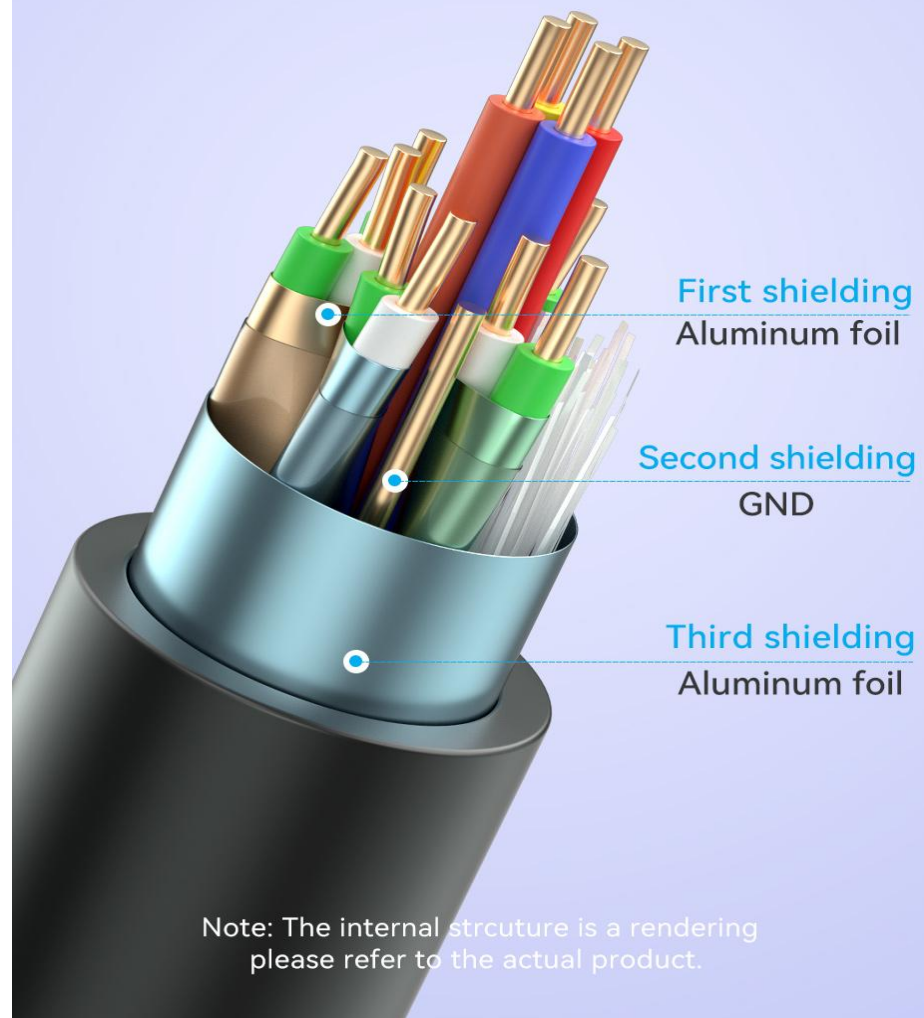

.....

Version Support

Length	Resolution	Bandwidth	Version	AWG	OD
0.75-3m	4K@60Hz	18Gbps	2.0	30AWG	7.4mm
5-8m	4K@30Hz	10.2Gbps	1.4	30AWG	7.4mm
10m	4K@30Hz	10.2Gbps	1.4	28AWG	7.4mm
12-15m	4K@30Hz	10.2Gbps	1.4	28AWG	8.0mm

Note: All data are from Vention lab.

Triple Shieldings

Double aluminum foils+GND shielding technologies effectively reduce electromagnetic interference.

Aluminum Alloy Shell

Upgraded shell material with anodizing process for enhanced ability of wear resistance and anti-scratch.

Gold-Plated Interface

Durable in swapping, anti-oxidized and anti-rust for stable use.

Flexible Cable Material

Thickened PVC cable jacket features flexible durable, and anti-bending, therefore it can stand normal wear and tear.