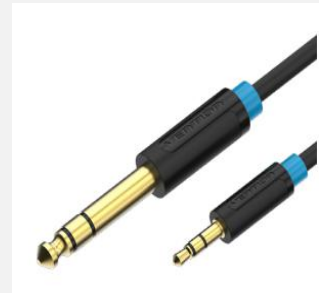

3.5mm to 6.5mm Audio Cable

3.5mm to 6.5mm Audio Cable

Enjoy music with Hi-Fi stereo 

Tinned copper
conductor 

Gold-plated
connector 

HIFI
Sound quality

Gold-plated Connector

Anti-interference and durability

Tinned Copper Conductor

stable audio signal transmission

Widely Compatible

Product Parameters

Color	Black
Interface	3.5mm Male/6.5mm Male
Connector Process	Gold Plated
Conductor	Tinned Copper
Jacket	PVC
Casing	Two-shot injection
Cable OD	4.0mm

Length	Art.No.	EAN Code
0.5m	BABBD	6922794728257
1m	BABBF	6922794728264
1.5m	BABBG	6922794728271
2m	BABBH	6922794728288
3m	BABBI	6922794728295
5m	BABBJ	6922794728301

Package Contents

Audio Cable x 1

Packaging Information