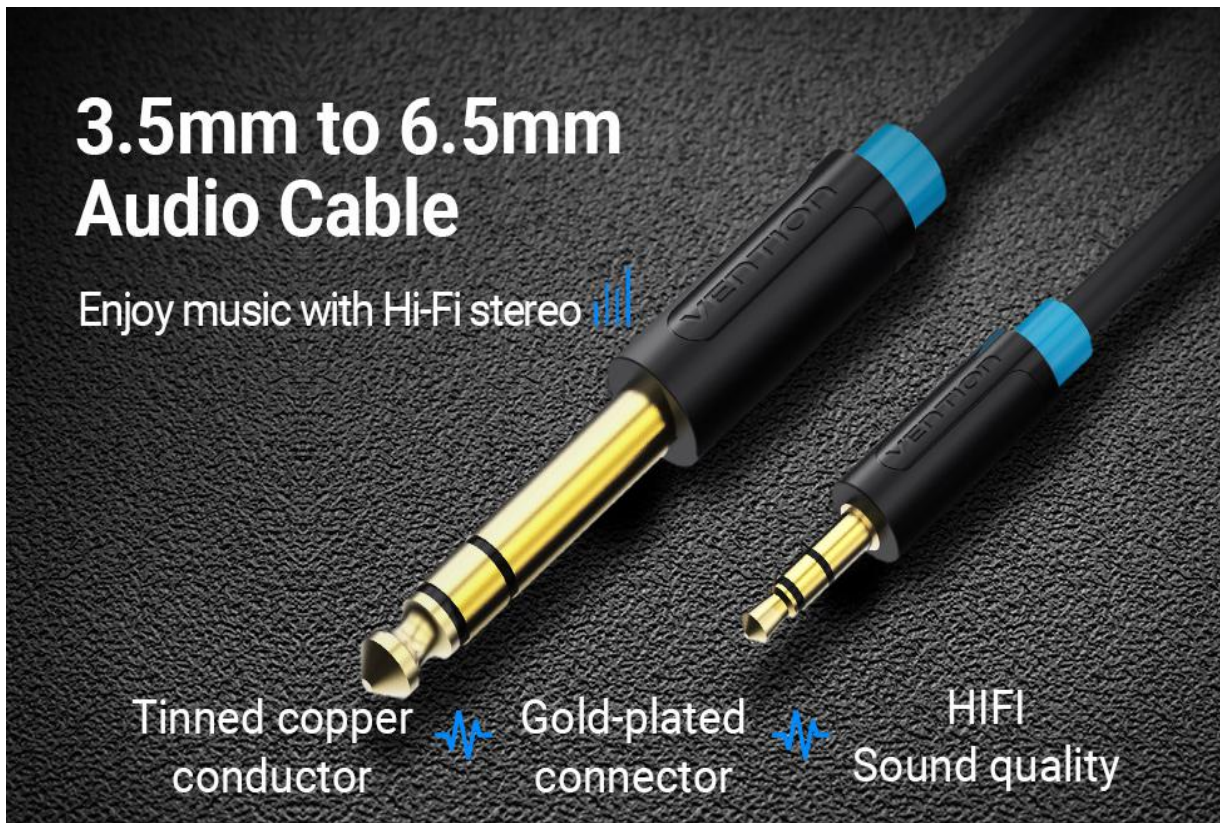

3.5mm to 6.5mm Audio Cable

3.5mm to 6.5mm Audio Cable

Enjoy music with Hi-Fi stereo 

Tinned copper
conductor 

Gold-plated
connector 

HIFI
Sound quality

Gold-plated Connector

Anti-interference and durability

Tinned Copper Conductor

stable audio signal transmission

Widely Compatible

Product Parameters

Color	Black
Interface	3.5mm Male/6.5mm Male
Connector Process	Gold Plated
Conductor	Tinned Copper
Jacket	PVC
Casing	Two-shot injection
Cable OD	4.0mm