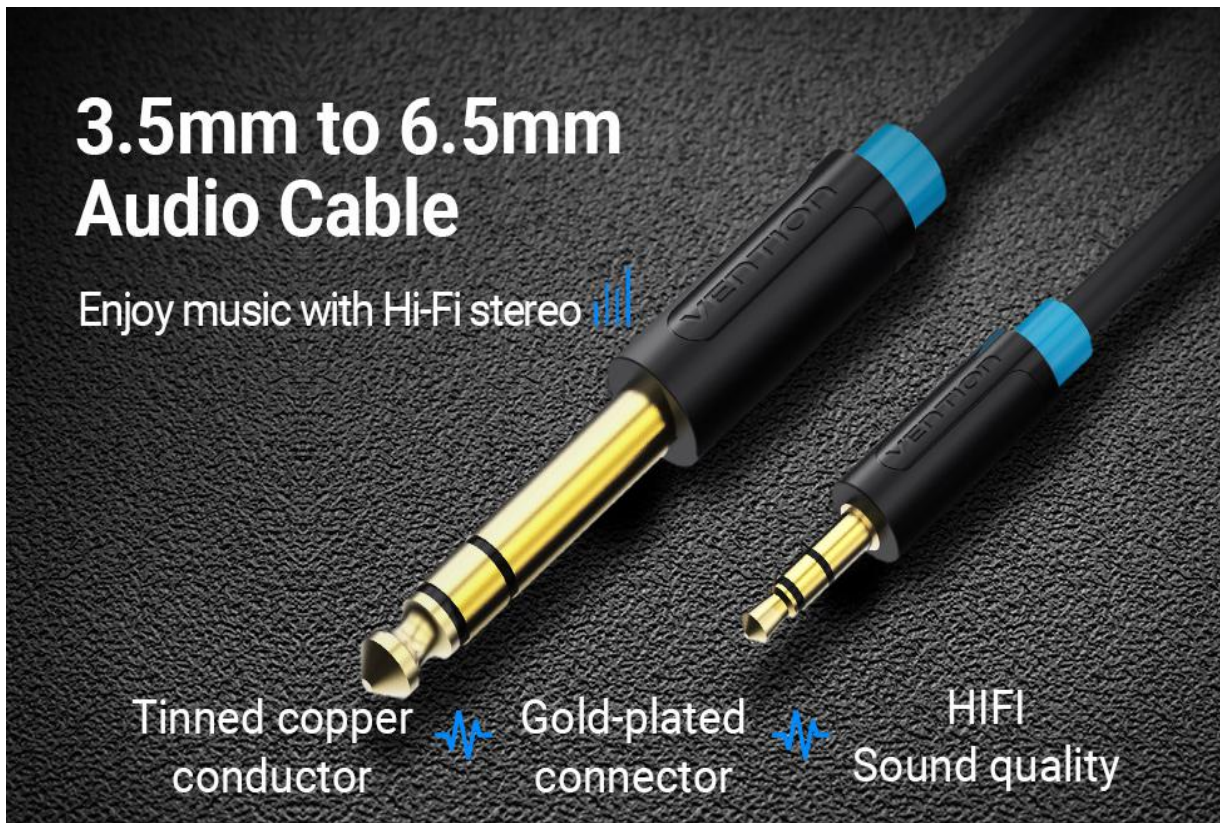

3.5mm to 6.5mm Audio Cable

3.5mm to 6.5mm Audio Cable

Enjoy music with Hi-Fi stereo 

Tinned copper
conductor 

Gold-plated
connector 

HIFI
Sound quality

Gold-plated Connector

Anti-interference and durability

Tinned Copper Conductor

stable audio signal transmission

Tinned Copper

Widely Compatible

Product Parameters

Color	Black
Interface	3.5mm Male/6.5mm Male
Connector Process	Gold Plated
Conductor	Tinned Copper
Jacket	PVC
Casing	Two-shot injection
Cable OD	4.0mm