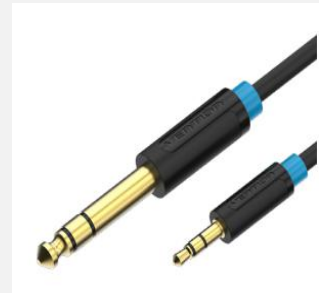

3.5mm to 6.5mm Audio Cable

3.5mm to 6.5mm Audio Cable

Enjoy music with Hi-Fi stereo 

Tinned copper
conductor 

Gold-plated
connector 

HIFI
Sound quality

Gold-plated Connector

Anti-interference and durability

Tinned Copper Conductor

stable audio signal transmission

Tinned Copper

Widely Compatible

Product Parameters

Color	Black
Interface	3.5mm Male/6.5mm Male
Connector Process	Gold Plated
Conductor	Tinned Copper
Jacket	PVC
Casing	Two-shot injection
Cable OD	4.0mm

Length	Art.No.	EAN Code
0.5m	BABBD	6922794728257
1m	BABBF	6922794728264
1.5m	BABBG	6922794728271
2m	BABBH	6922794728288
3m	BABBI	6922794728295
5m	BABBJ	6922794728301

Package Contents

Audio Cable x 1

Packaging Information