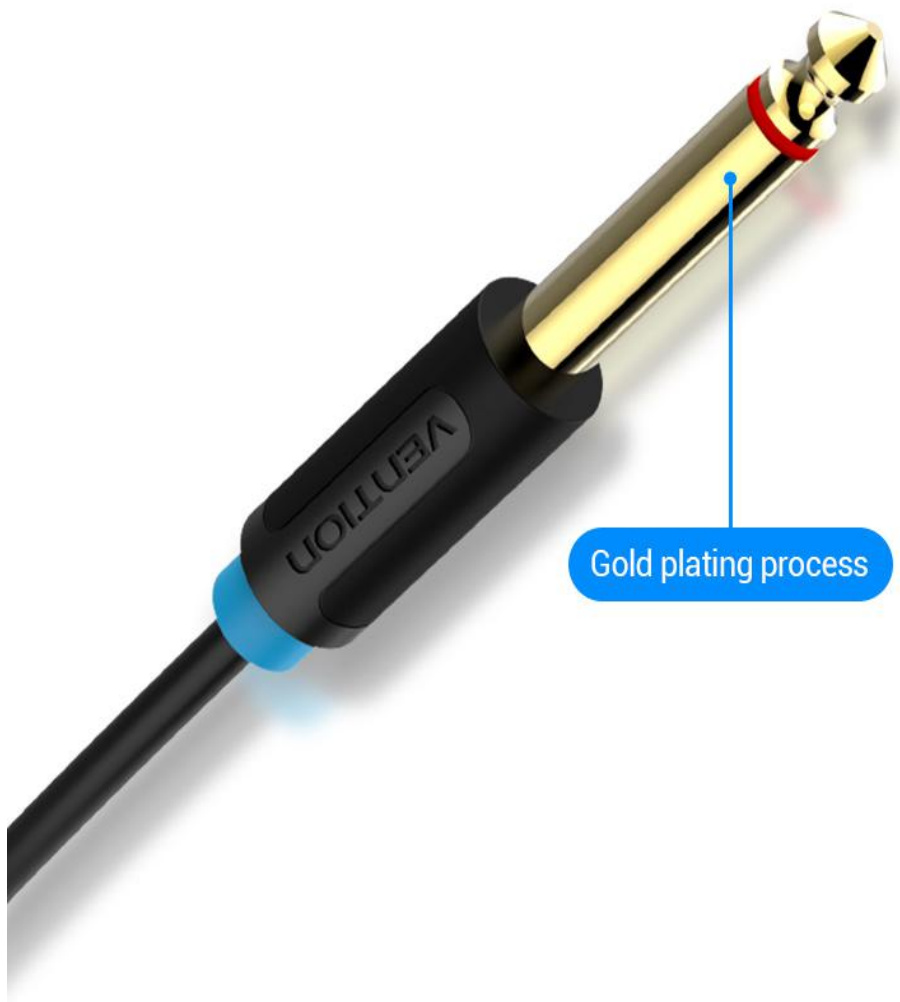

3.5mm interface

Mobile phone/computer etc

Notebook and power amplifier connection

Enjoy a relaxing afternoon tea time

Not easy to knot $\pm 180^\circ$ bend

PVC Material, Strengthen jacket
Prevent knotting No cracking

$\pm 180^\circ$ bend

No cracking

SR Rear reinforcement

The connection is reinforced with SR to avoid cracking and more durable

Vention Excellent quality

Gold-plated craft plug,Pluggable,Does not rust
Fast transmission,Reduce sound quality loss

Easy to plug Not jammed

Stepped plug design, Can be used without removing the phone case

Compatible with more devices

Suitable for connection between 3.5mm female ports and equipment with dual 6.5mm female ports

Product Shows

Product Parameters

Color	Black
Interface	3.5mm Male/6.5mm Male
Connector Process	Gold Plated
Conductor	Tinned Copper
Jacket	PVC
Casing	Two-shot injection
Cable OD	4.0mm

Length	Art.No.	EAN Code
0.5m	BACBD	6922794728561
1m	BACBF	6922794728578
1.5m	BACBG	6922794728585
2m	BACBH	6922794728592
3m	BACBI	6922794728608
5m	BACBJ	6922794728615