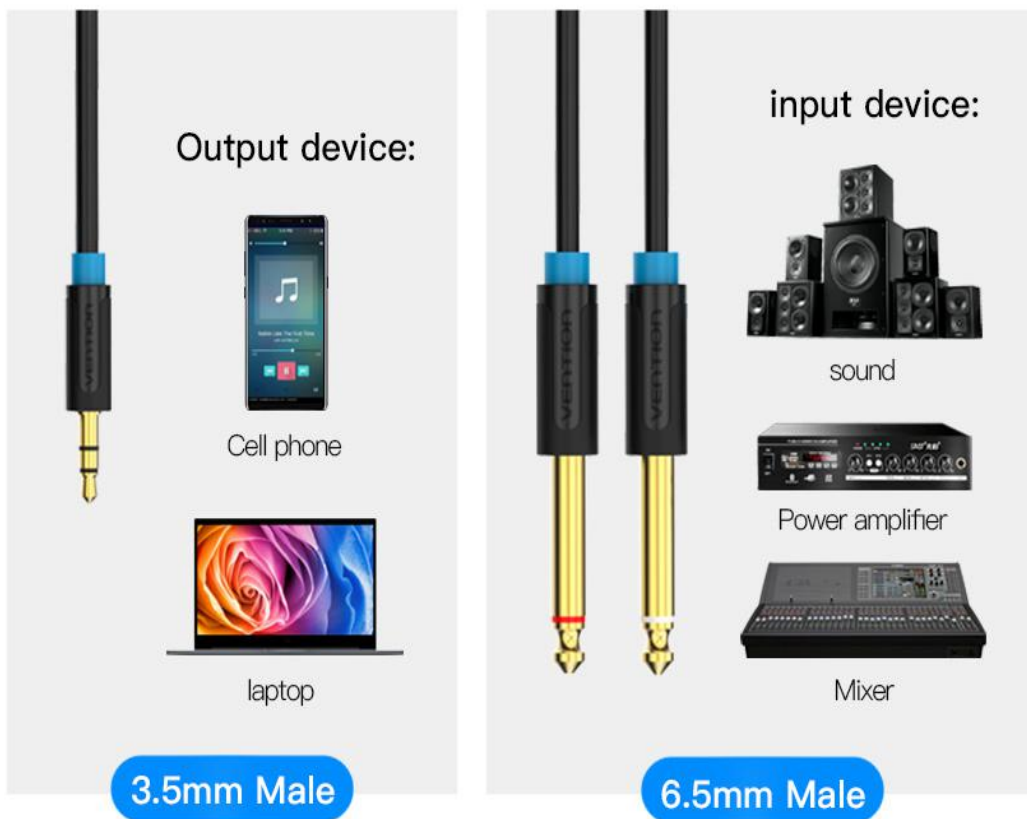

L Left channel 6.5mm male ▶

R Right channel 6.5mm male ▶

Connect the computer to the mixer

Born for audiophile

Mobile phone and audio link

High-quality sound effects refresh your hearing

6.5mm interface

Power amplifier/audio etc

$\pm 180^\circ$ bend

No cracking

SR Rear reinforcement

The connection is reinforced with SR to avoid cracking and more durable

Vention Excellent quality

Gold-plated craft plug,Pluggable,Does not rust
Fast transmission,Reduce sound quality loss

Easy to plug Not jammed

Stepped plug design, Can be used without removing the phone case

Compatible with more devices

Suitable for connection between 3.5mm female ports and equipment with dual 6.5mm female ports