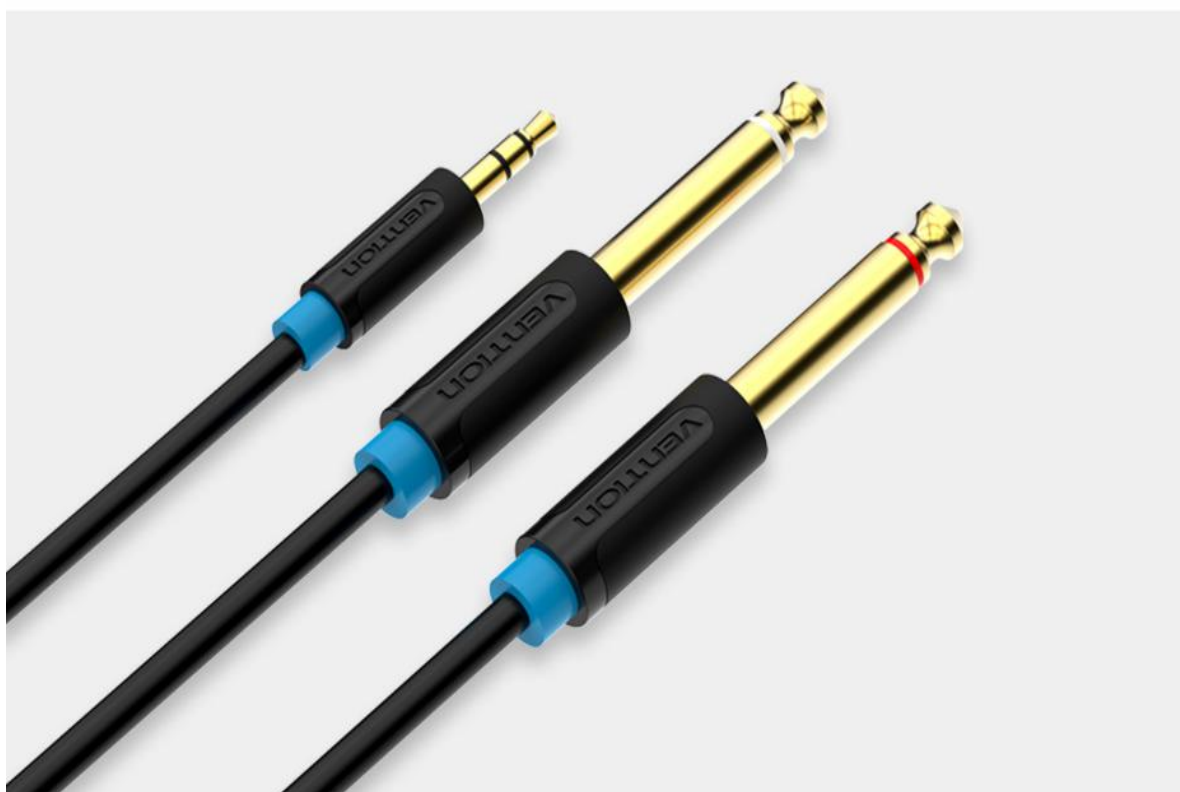

$\pm 180^\circ$ bend

No cracking

SR Rear reinforcement

The connection is reinforced with SR to avoid cracking and more durable

Vention Excellent quality

Gold-plated craft plug,Pluggable,Does not rust
Fast transmission,Reduce sound quality loss

Easy to plug Not jammed

Stepped plug design, Can be used without removing the phone case

Compatible with more devices

Suitable for connection between 3.5mm female ports and equipment with dual 6.5mm female ports

Product Shows

Product Parameters

Color	Black
Interface	3.5mm Male/6.5mm Male
Connector Process	Gold Plated
Conductor	Tinned Copper
Jacket	PVC
Casing	Two-shot injection
Cable OD	4.0mm

Length	Art.No.	EAN Code
0.5m	BACBD	6922794728561
1m	BACBF	6922794728578
1.5m	BACBG	6922794728585
2m	BACBH	6922794728592
3m	BACBI	6922794728608
5m	BACBJ	6922794728615