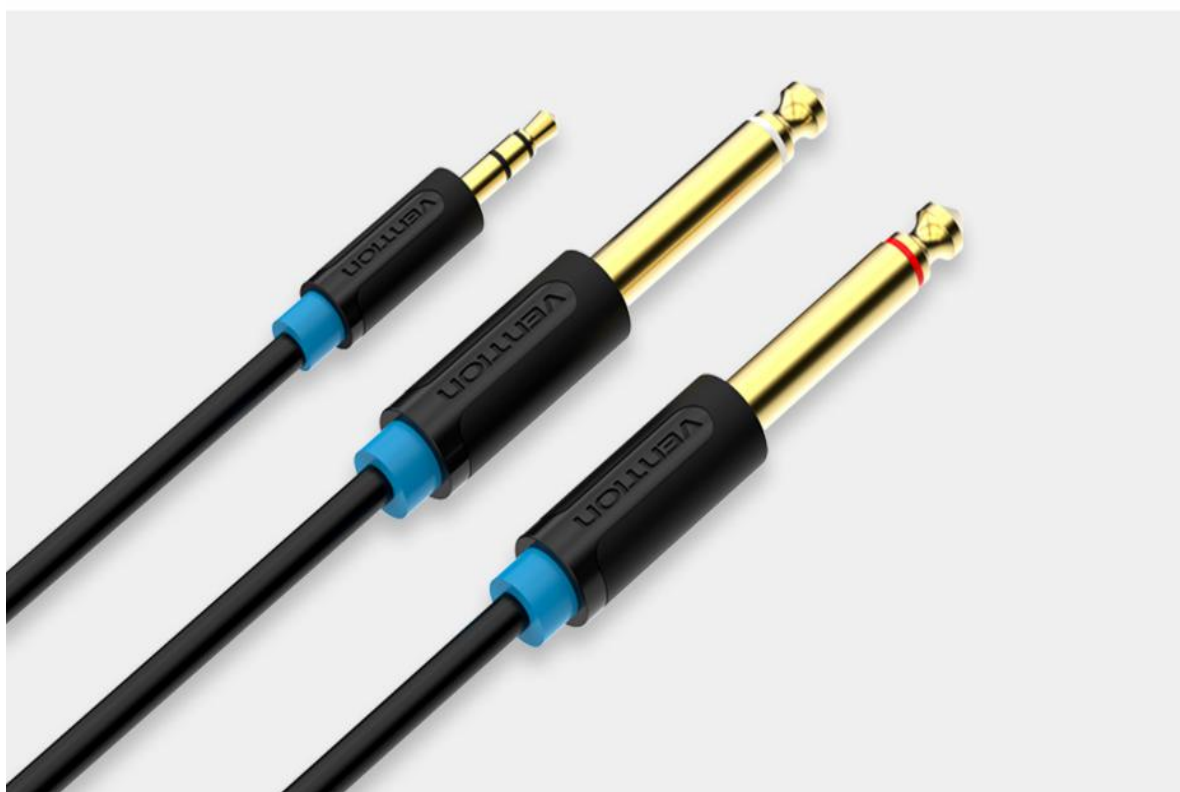

# Easy to plug Not jammed

Stepped plug design, Can be used without removing the phone case

# Compatible with more devices

Suitable for connection between 3.5mm female ports and equipment with dual 6.5mm female ports

**Output device:**

Cell phone

laptop

**3.5mm Male**

**input device:**

sound

## Product Parameters

Color	Black
Interface	3.5mm Male/6.5mm Male
Connector Process	Gold Plated
Conductor	Tinned Copper
Jacket	PVC
Casing	Two-shot injection
Cable OD	4.0mm

Length	Art.No.	EAN Code
0.5m	BACBD	6922794728561
1m	BACBF	6922794728578
1.5m	BACBG	6922794728585
2m	BACBH	6922794728592
3m	BACBI	6922794728608
5m	BACBJ	6922794728615