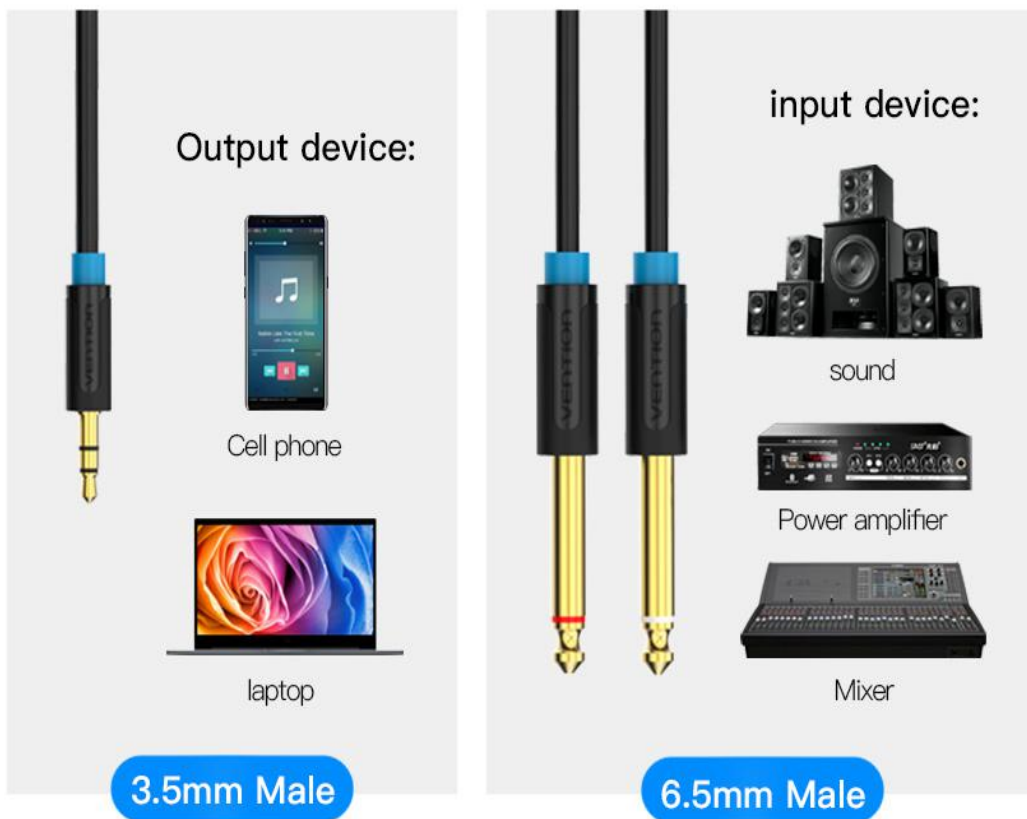

# Easy to plug Not jammed

Stepped plug design, Can be used without removing the phone case

# Compatible with more devices

Suitable for connection between 3.5mm female ports and equipment with dual 6.5mm female ports