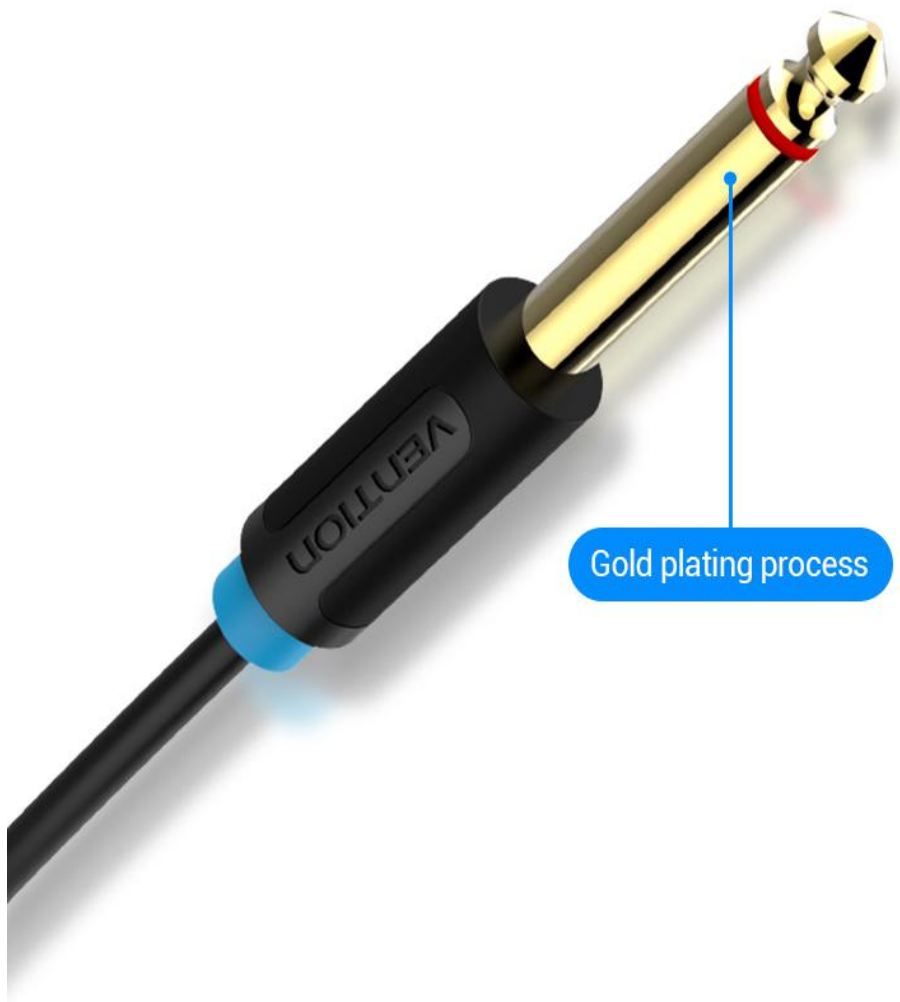

# Not easy to knot $\pm 180^\circ$ bend

PVC Material, Strengthen jacket  
Prevent knotting No cracking

$\pm 180^\circ$  bend

**No cracking**

SR Rear reinforcement

The connection is reinforced with SR to avoid cracking and more durable

# Vention Excellent quality

Gold-plated craft plug,Pluggable,Does not rust  
Fast transmission,Reduce sound quality loss

# Easy to plug Not jammed

Stepped plug design, Can be used without removing the phone case