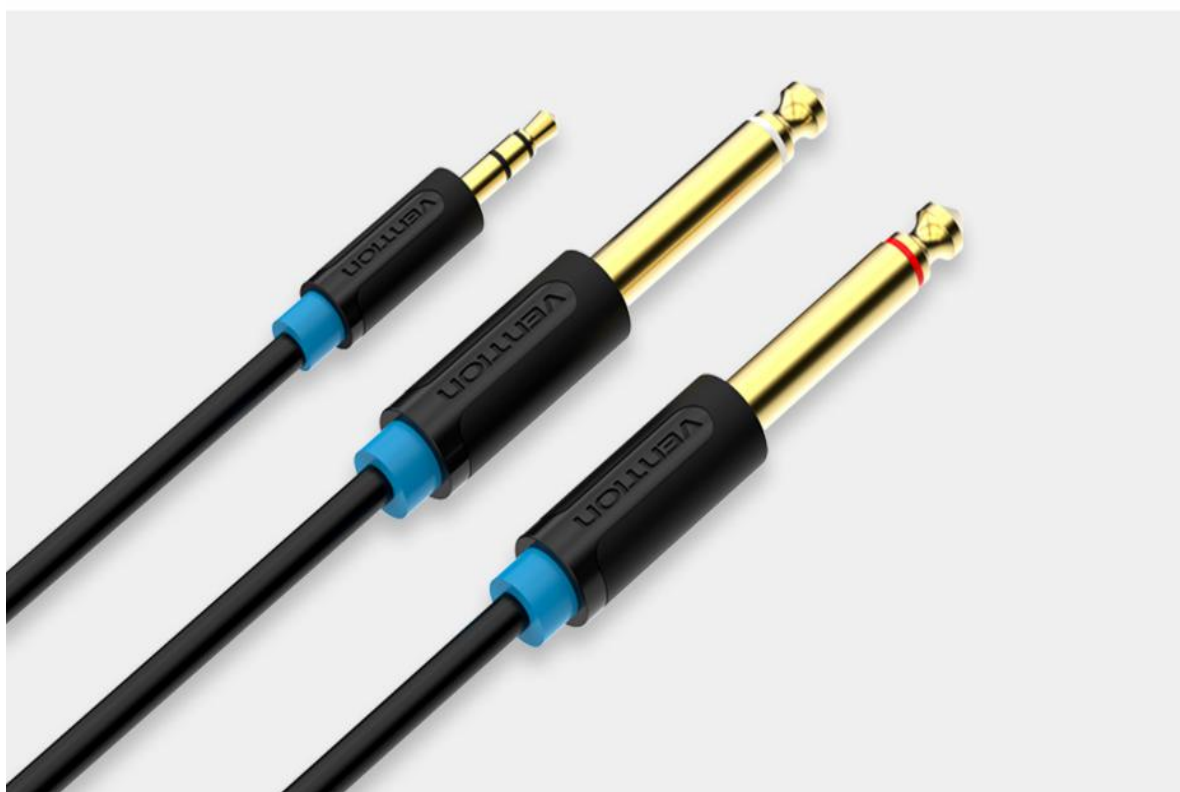

# Easy to plug Not jammed

Stepped plug design, Can be used without removing the phone case

# Compatible with more devices

Suitable for connection between 3.5mm female ports and equipment with dual 6.5mm female ports

### Product Parameters

Color	Black
Interface	3.5mm Male/6.5mm Male
Connector Process	Gold Plated
Conductor	Tinned Copper
Jacket	PVC
Casing	Two-shot injection
Cable OD	4.0mm

Length	Art.No.	EAN Code
0.5m	BACBD	6922794728561
1m	BACBF	6922794728578
1.5m	BACBG	6922794728585
2m	BACBH	6922794728592
3m	BACBI	6922794728608
5m	BACBJ	6922794728615