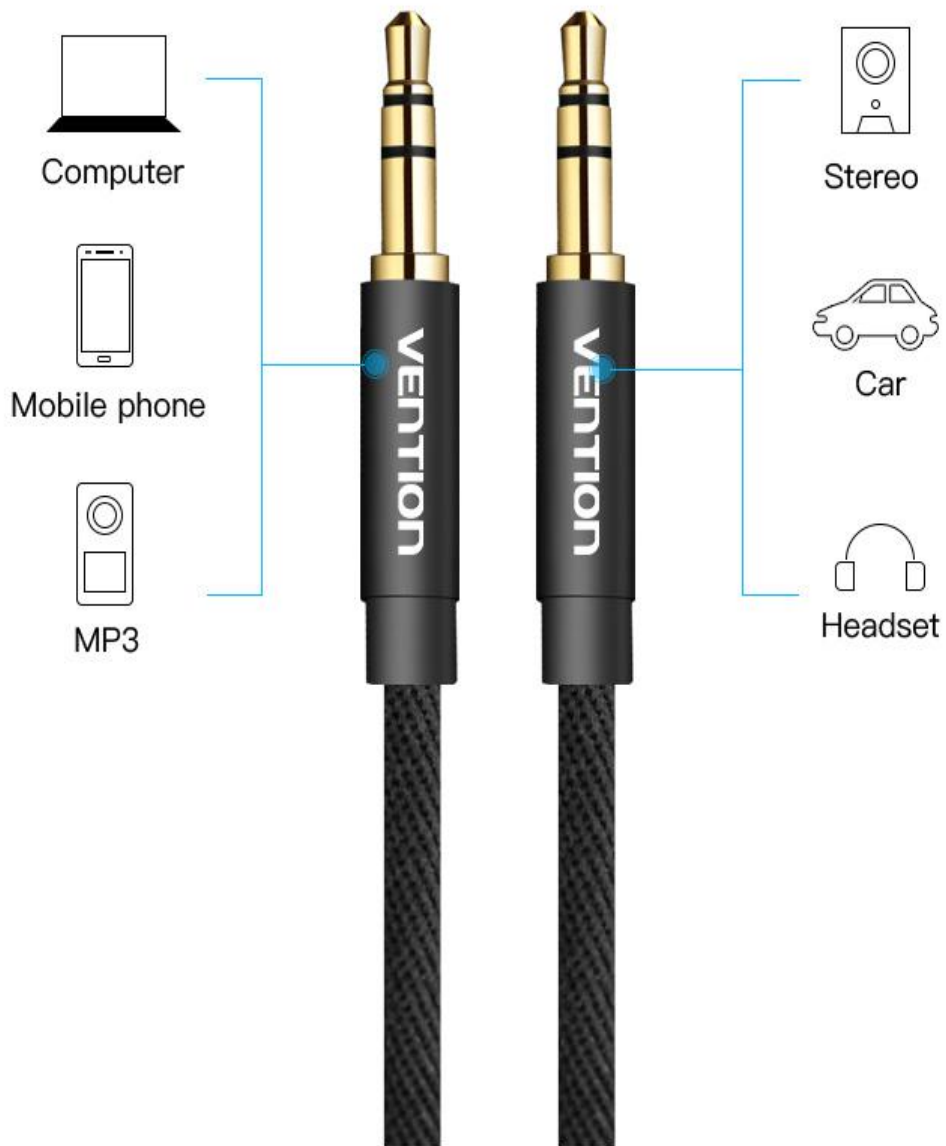

Connect Mobile Phone to Car stereo

Enjoy the music

VENTION

Enjoy HiFi Music

Cellphone connects to speakers

Choose Better Audio Output

Laptop connects to speakers

Range of Application

Plug in and pull out smoothly

Ladder design smoothly used even with phone case

Environmental TPE

Light and soft wire

Aluminum Shell

Protect port

Gold-plated

Anti-oxidation

Premium Materials

Ensure superior sound and durability

Product Parameter

Product Brand: Vention

Product Name: 3.5mm AUX audio cable

Model: BAG/BAJ/P350

Color: Black/Red/Gray

Interface Type: 3.5mm Male

Connector Process: Gold-Plated

Conductor Material: Enameled Copper
(Fabric Braided)

Conductor Material: Tinned Copper
(Cotton Braided)

Shell Material: Aluminium alloy

Jacket Material: PVC+fabric braided

Jacket Material: PVC+cotton braided