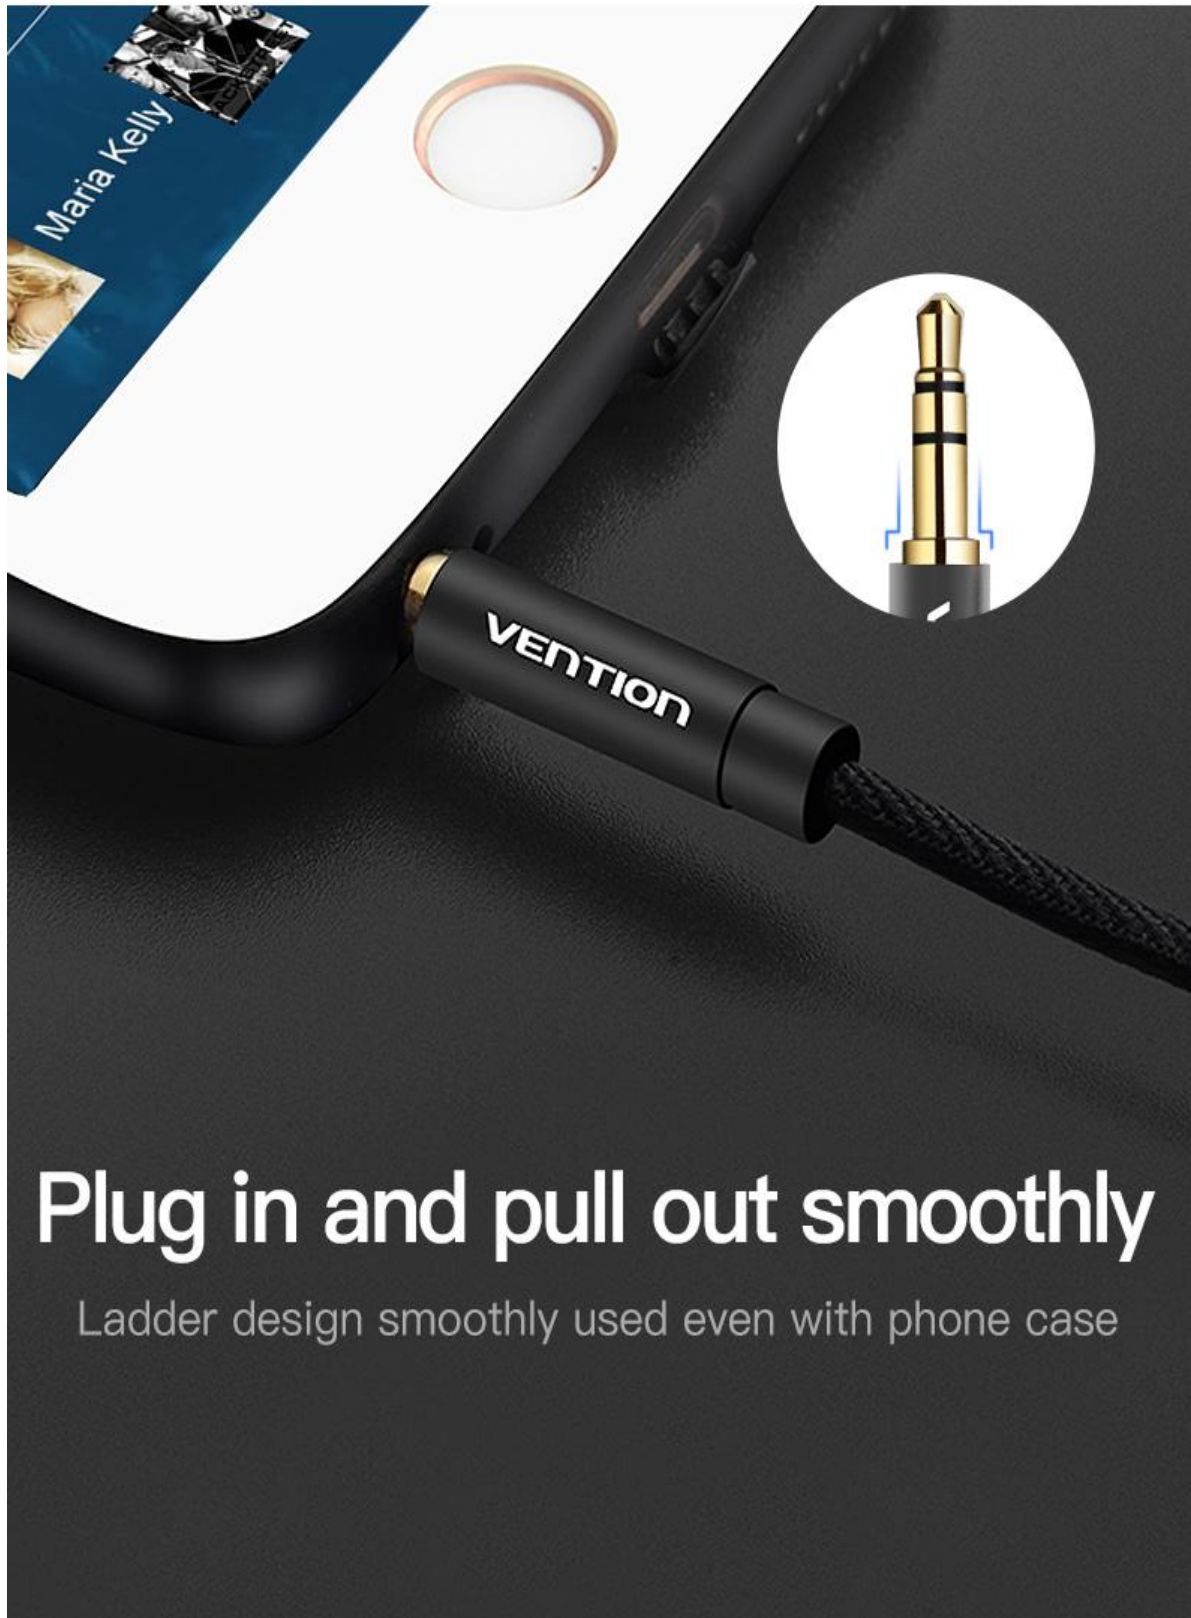

Plug in and pull out smoothly

Ladder design smoothly used even with phone case

Environmental TPE

Light and soft wire

Aluminum Shell

Protect port

Gold-plated

Anti-oxidation

Connector Process: Gold-Plated

Conductor Material: Enameled Copper
(Fabric Braided)

Conductor Material: Tinned Copper
(Cotton Braided)

Shell Material: Aluminium alloy

Jacket Material: PVC+fabric braided

Jacket Material: PVC+cotton braided