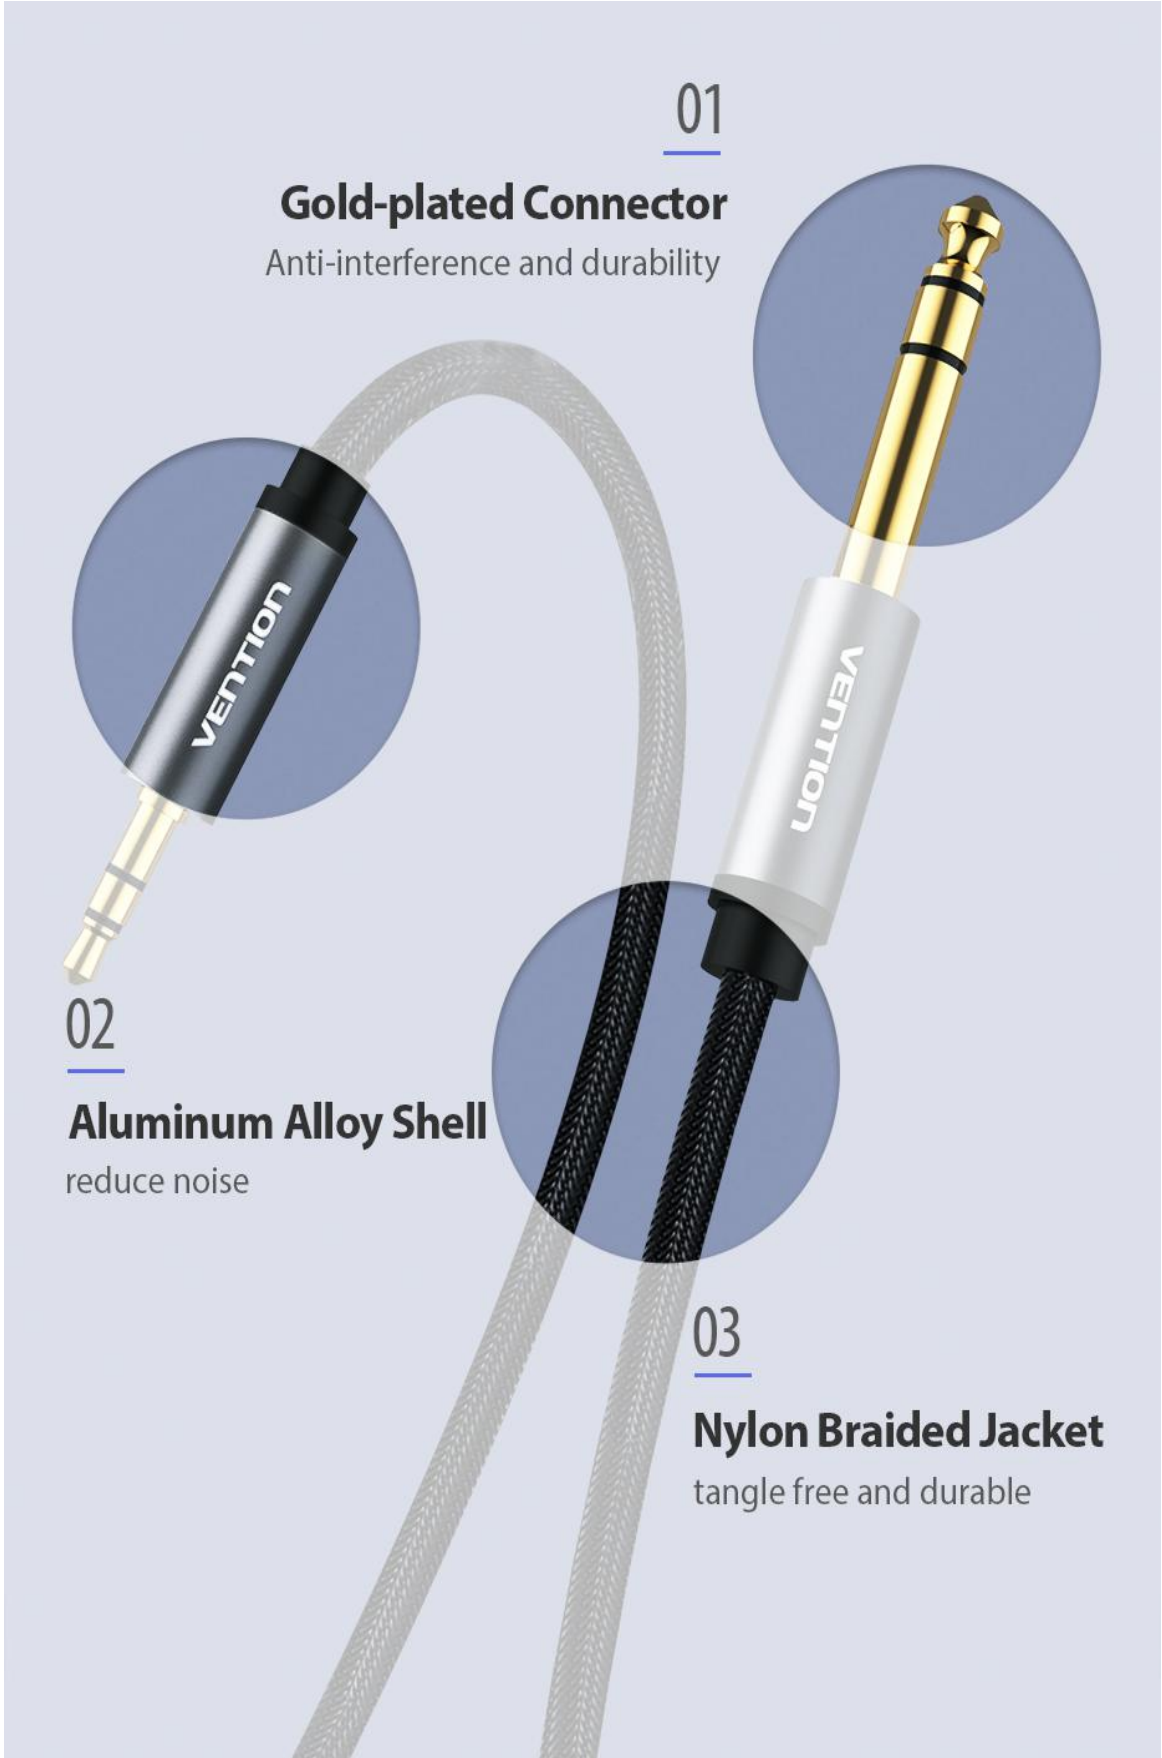

# Widely Compatible

Suitable for devices with standard 3.5mm or 6.35mm port

01

**Gold-plated Connector**

Anti-interference and durability

02

**Aluminum Alloy Shell**

reduce noise

03

**Nylon Braided Jacket**

tangle free and durable

Wire Gauge: 22AWG

Connector Type: 3.5mm Male, 6.5mm Male

OD: 5.0mm

Connector: Gold-plated

Length: 1-10m

Transmission Direction: Bi-direction

Warranty: 1 Year

Conductor: Pure Copper