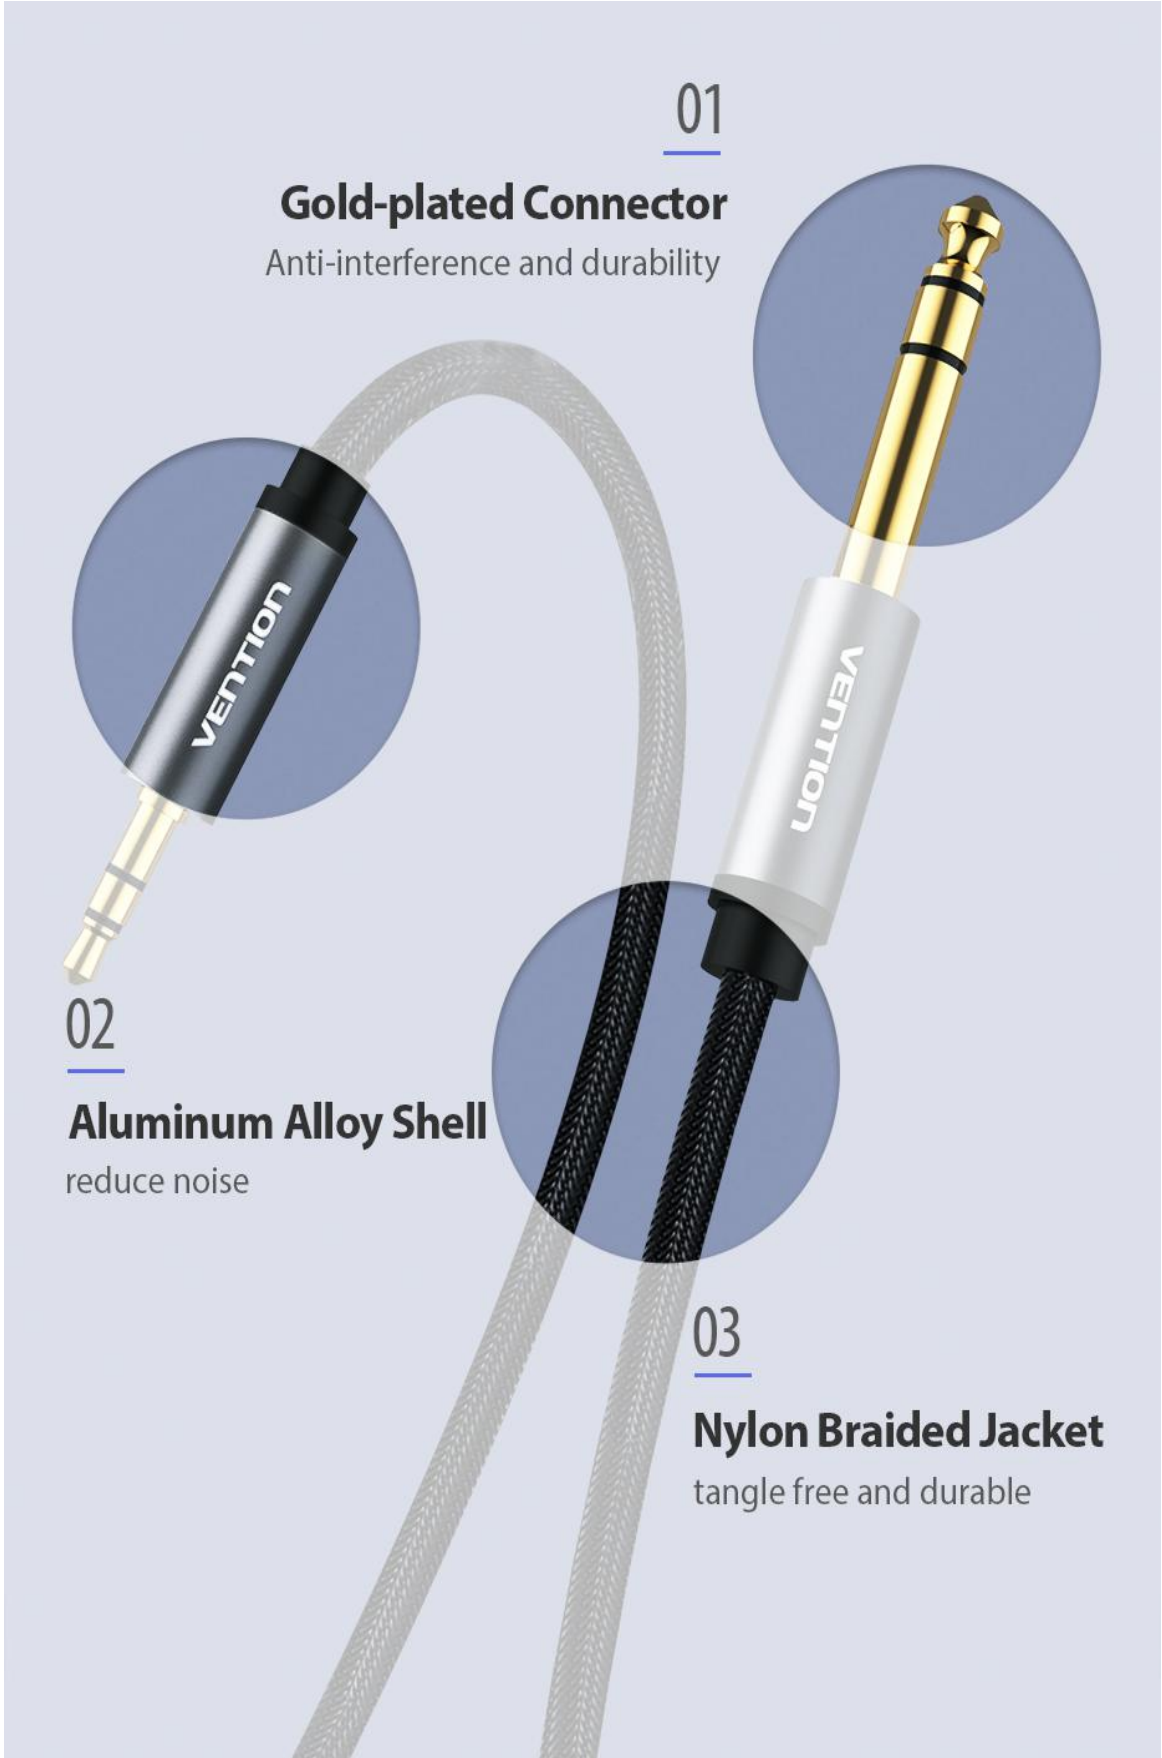

01

Gold-plated Connector

Anti-interference and durability

02

Aluminum Alloy Shell

reduce noise

03

Nylon Braided Jacket

tangle free and durable

Product Parameters

Brand: Vention

Shell: Aluminum Alloy

Name: 3.5mm to 6.5mm Audio Cable

Jacket: PVC+Nylon Braid

Model: BAI

Shielding: Aluminum Foil + Metal Weave

Color: Gray

Wire Gauge: 22AWG

Connector Type: 3.5mm Male, 6.5mm Male

OD: 5.0mm

Connector: Gold-plated

Length: 1-10m

Transmission Direction: Bi-direction

Warranty: 1 Year