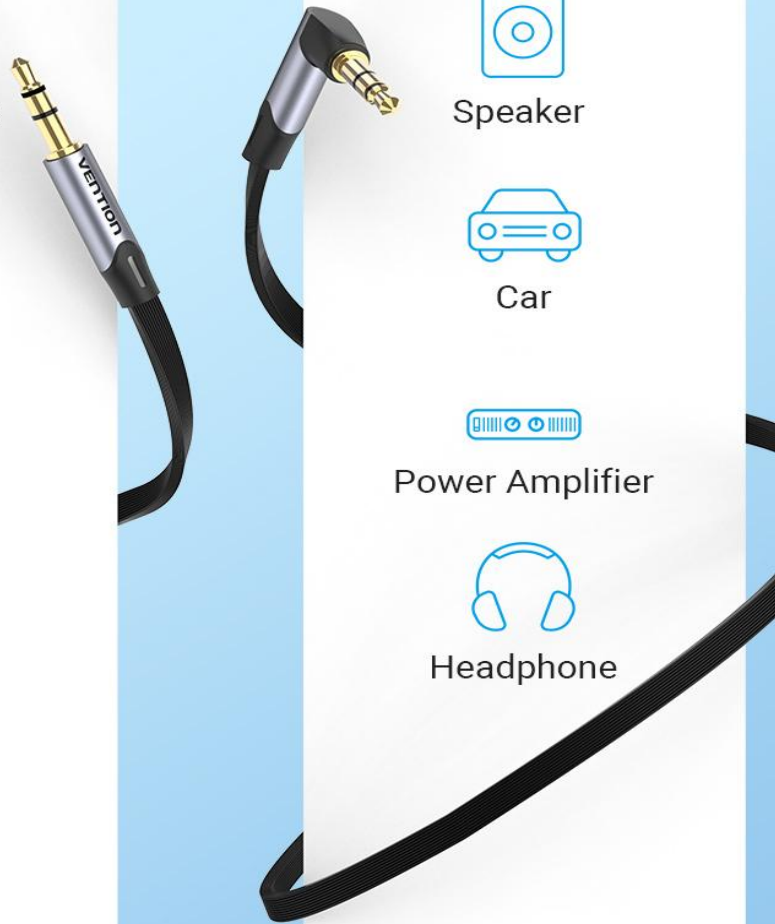

Suitable for terminal equipments with 3.5mm female port, for instance, car audio, power amplifier, etc.

Mobile phone

PC

Tablet

MP3

Speaker

Car

Power Amplifier

Headphone

Phone Connect to Speaker

Explore more details in the music and enjoy a live show audio experience

Premium Wire Core

The core is made of annealed and softened copper, baked with multiple coats of paint to restore the beauty of music

Soft Cable Material

Sturdy TPE jacket, soft handfeel
along with anti-stretch ability

Enhanced Material

Every careful details is for better quality

Aluminum alloy shell

Wear and pressure resistance

Gold-plated interface

Reduce transmission loss

Product Parameters

Brand: Vention	Shell: Aluminum Alloy
Name: 3.5mm Male to Male AUX Cable	Jacket: TPE
Model: BANH	AWG: 29AWG
Color: Gray	OD: 3.8*1.6MM
Interface: 3.5mm Male	Length: 0.5/1/1.5/2/3/5m
Interface Technics: Gold-plated	Warranty: 1 Year
Conductor: Enameled Copper	Packing: PE Bag