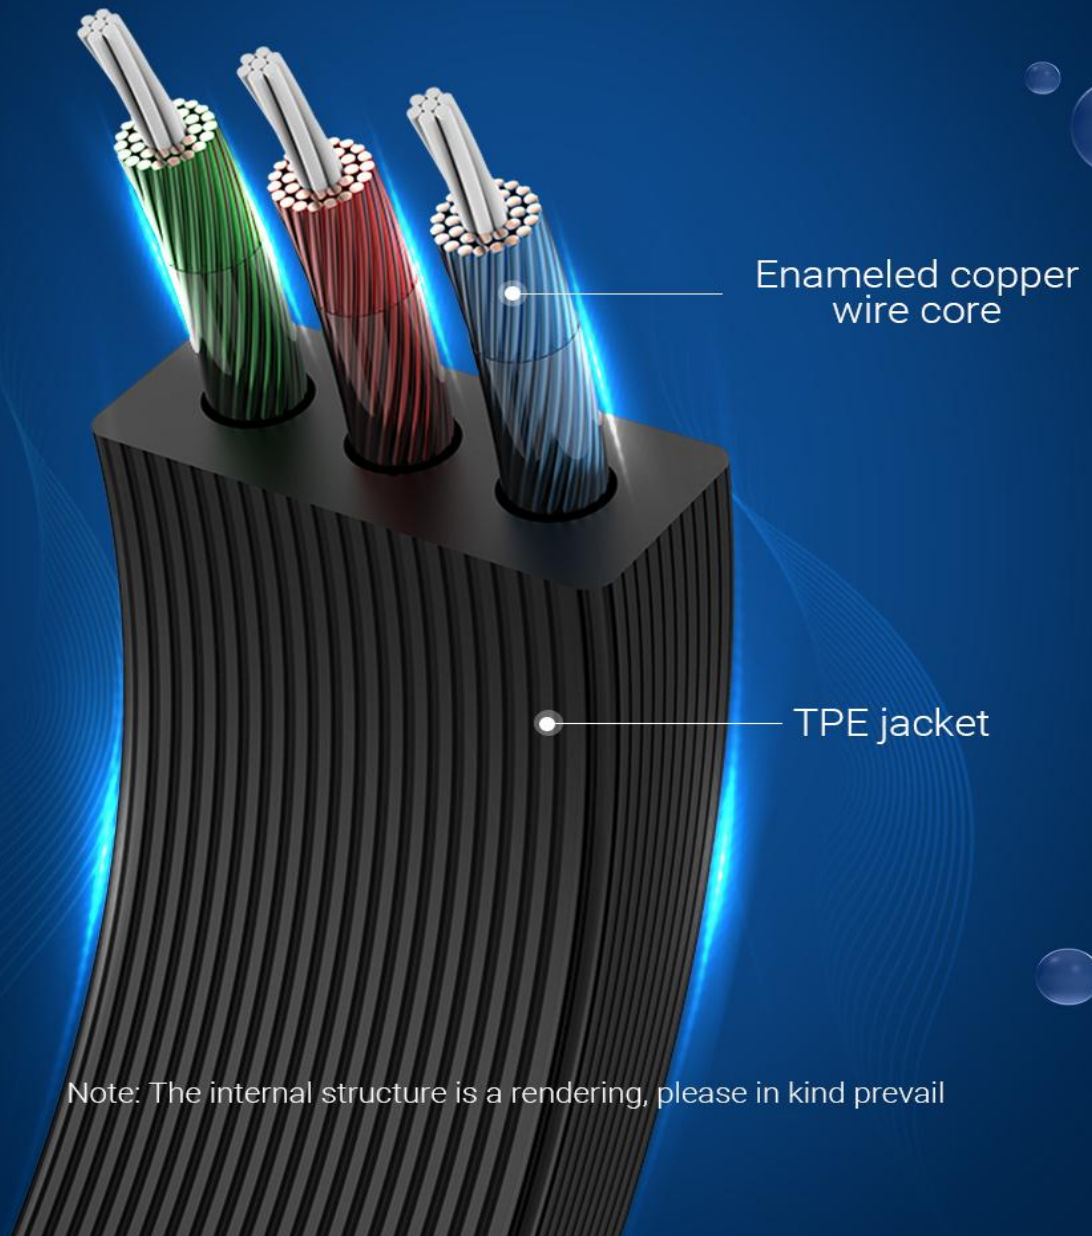

Headphone

Phone Connect to Speaker

Explore more details in the music and enjoy a live show audio experience

Premium Wire Core

The core is made of annealed and softened copper, baked with multiple coats of paint to restore the beauty of music

Soft Cable Material

Sturdy TPE jacket, soft handfeel
along with anti-stretch ability

Enhanced Material

Every careful details is for better quality

Aluminum alloy shell

Wear and pressure resistance

Gold-plated interface

Reduce transmission loss

Product Parameters

Brand: Vention	Shell: Aluminum Alloy
Name: 3.5mm Male to Male AUX Cable	Jacket: TPE
Model: BANH	AWG: 29AWG
Color: Gray	OD: 3.8*1.6MM
Interface: 3.5mm Male	Length: 0.5/1/1.5/2/3/5m
Interface Technics: Gold-plated	Warranty: 1 Year
Conductor: Enameled Copper	Packing: PE Bag