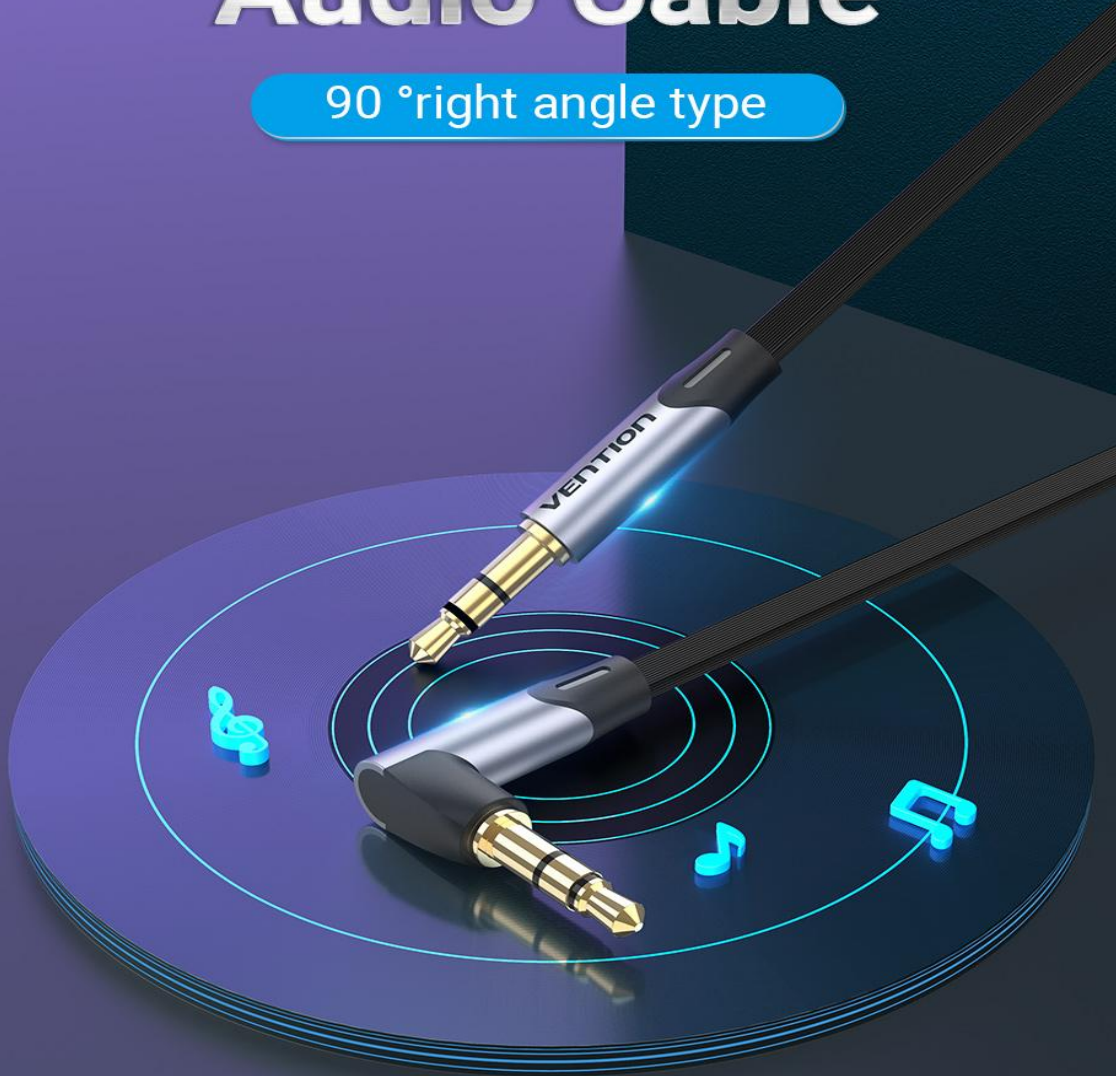

3.5MM Right Angle Male to Male Flat Aux Cable

3.5mm Car AUX Audio Cable

90 °right angle type

Compatible with
3.5mm interface

Designed for
mainstream
car model

Hi-Fi clearer
sound

Gold-plated
interface

Car Home Theater

Listen to songs and navigation in the car
make the journey more pleasant

Right Angle Design

Neat and space saving comparing to normal cable

Design for Mainstream Model

Universal applicable for cars with AUX port