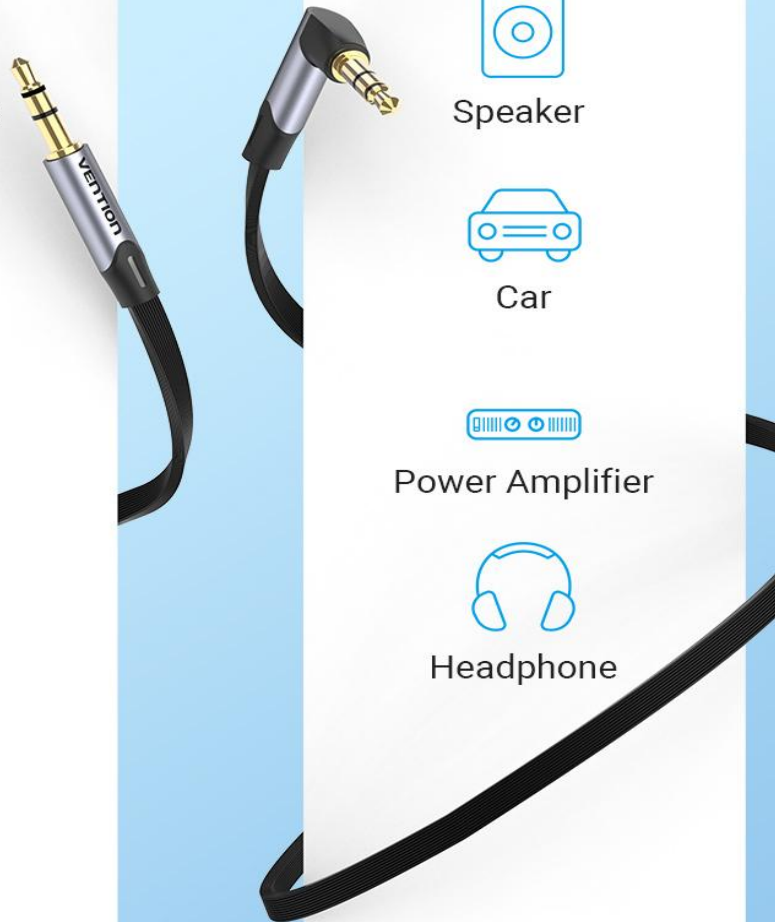

Suitable for terminal equipments with 3.5mm female port, for instance, car audio, power amplifier, etc.

Mobile phone

PC

Tablet

MP3

Speaker

Car

Power Amplifier

Headphone

Phone Connect to Speaker

Explore more details in the music and enjoy a live show audio experience

Premium Wire Core

The core is made of annealed and softened copper, baked with multiple coats of paint to restore the beauty of music

Soft Cable Material

Sturdy TPE jacket, soft handfeel
along with anti-stretch ability

Enhanced Material

Every careful details is for better quality

Aluminum alloy shell

Wear and pressure resistance

Gold-plated interface