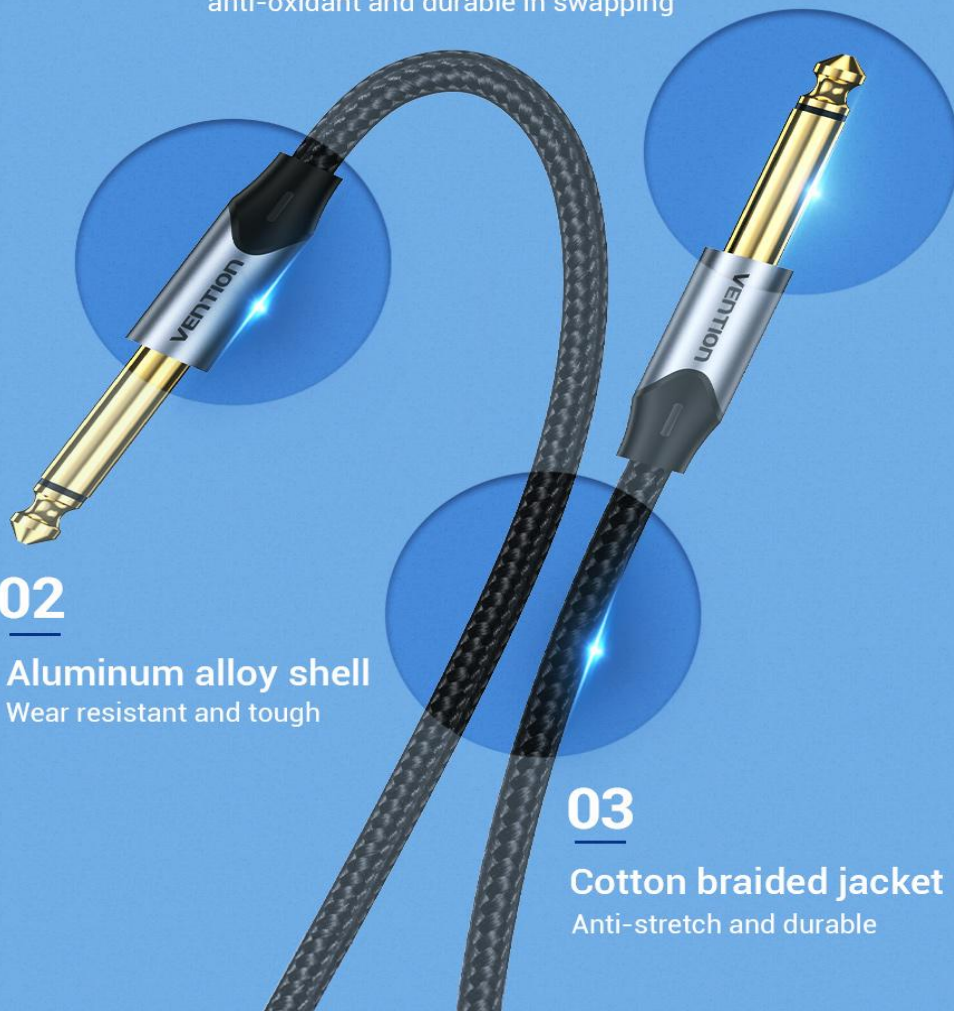

Microphone Connect to Amplifier

Show your spectacular voice to your audience

Craftsmanship Detail

For extra long service time

01

Gold-plated interface

Reduce signal attenuation,
anti-oxidant and durable in swapping

02

Aluminum alloy shell

Wear resistant and tough

03

Cotton braided jacket

Anti-stretch and durable

Designed for Various Scenes

Professional stage audio cable

Product Parameters

Brand: Vention	Shielding: Aluminum Foil
Name: 6.5mm Male to Male Audio Cable	Jacket: PVC+Cotton Braid
Model: BAS	AWG: 26AWG
Color: Gray	OD: 6.0mm
Interface: TS 6.5mm Male	Length: 0.5-10m
Interface Technics: Gold-plated	Warranty: 1 Year
Conductor: Tinned-copper	Packing: PE Bag
Shell: Aluminum Alloy	