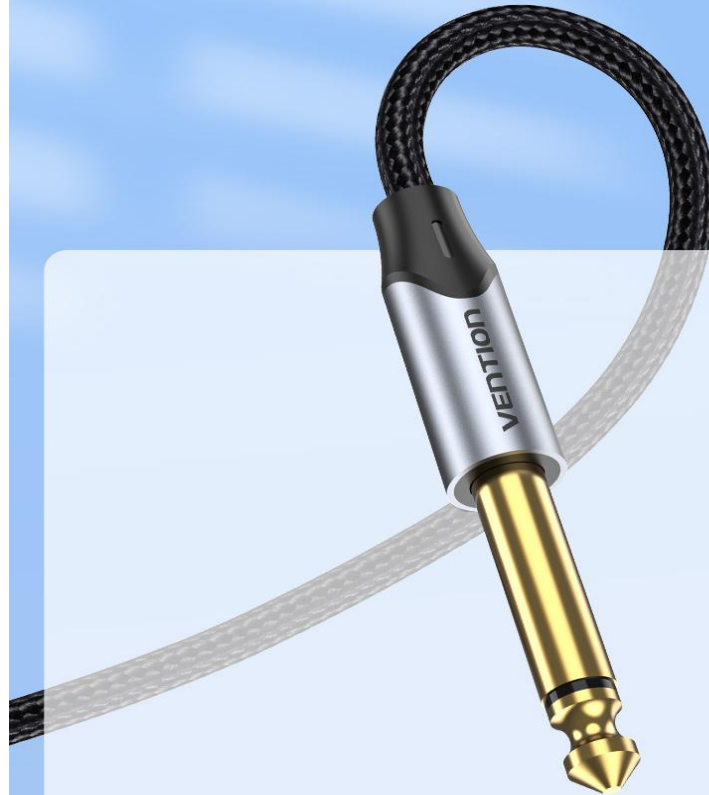

Universal Compatibility

Widely applicable to the devices equipped with 6.5mm interfaces