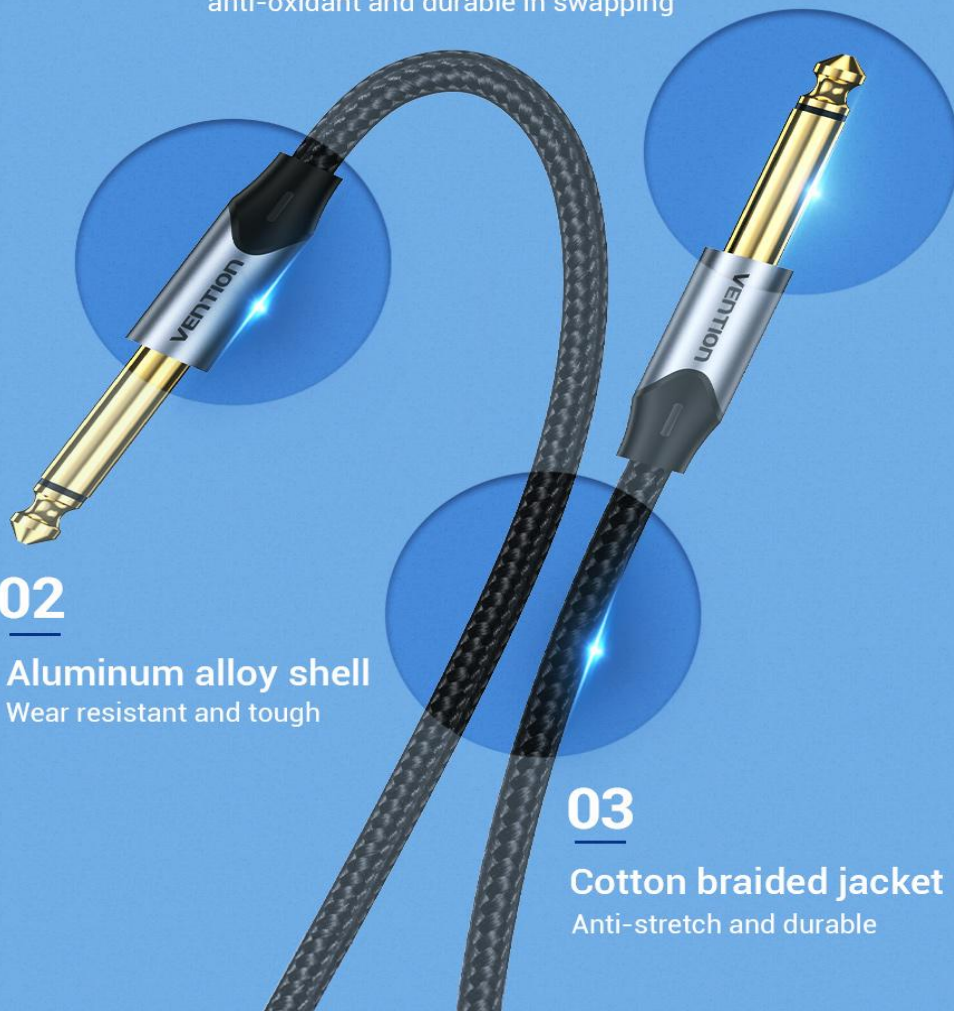

Craftsmanship Detail

For extra long service time

01

Gold-plated interface

Reduce signal attenuation,
anti-oxidant and durable in swapping

02

Aluminum alloy shell

Wear resistant and tough

03

Cotton braided jacket

Anti-stretch and durable