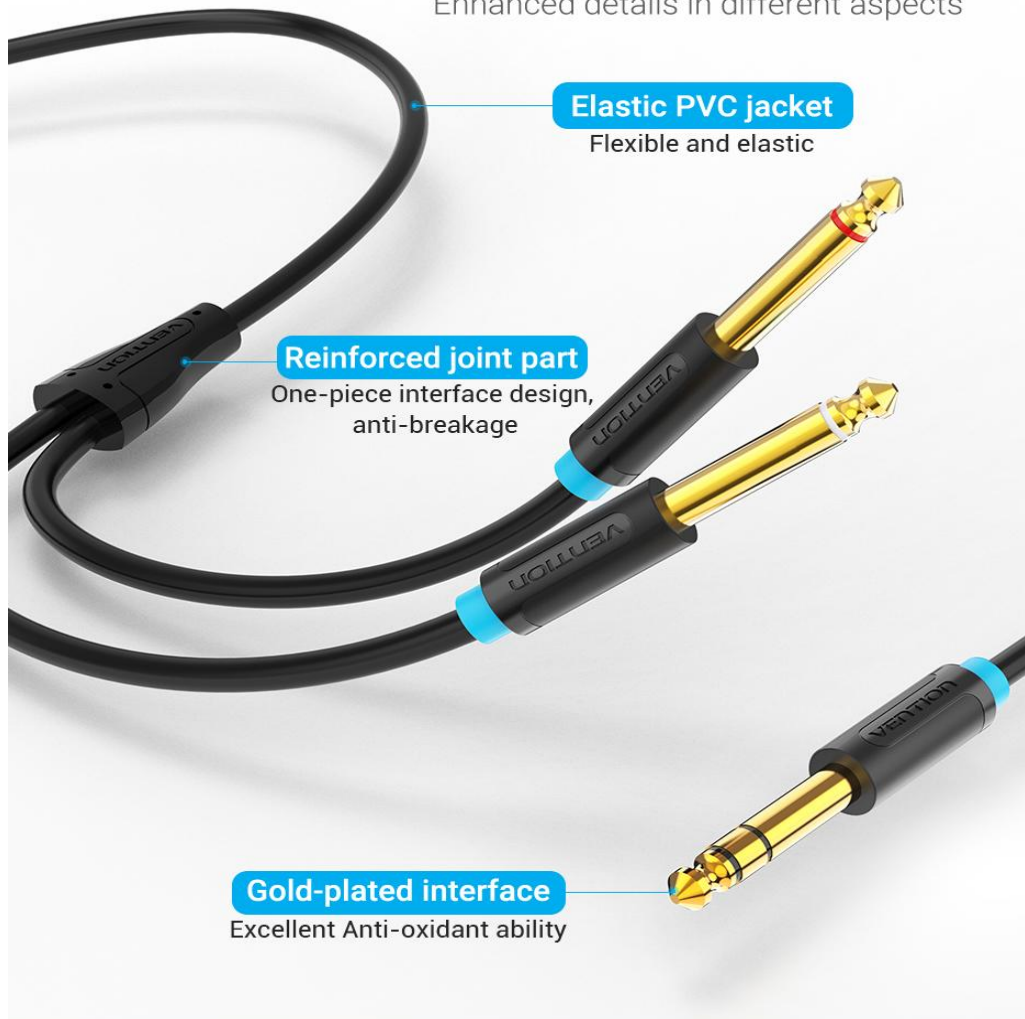

Electric
piano

Decoder

High Fidelity Audio Transmission

Electric guitar connect to the sound equipment

Extra Details

Enhanced details in different aspects

Elastic PVC jacket

Flexible and elastic

Reinforced joint part

One-piece interface design,
anti-breakage

Gold-plated interface

Excellent Anti-oxidant ability

Designed for Various Applications

Professional stage audio cable for magnificent sound effect

Concert stage

Movie theater

Recording studio

Product Parameters

Brand: Vention

Name: TRS 6.5mm Male to Dual 6.5mm Male Audio Cable

Model: BATB

Color: Black

Interface: 6.5mm Male

Interface Technics: Gold-plated

Conductor: Tinned-copper

Jacket: PVC

AWG: 26AWG

OD: 3.8mm/3.5mm

Length: 1/2/3/5m

Warranty: 1 Year