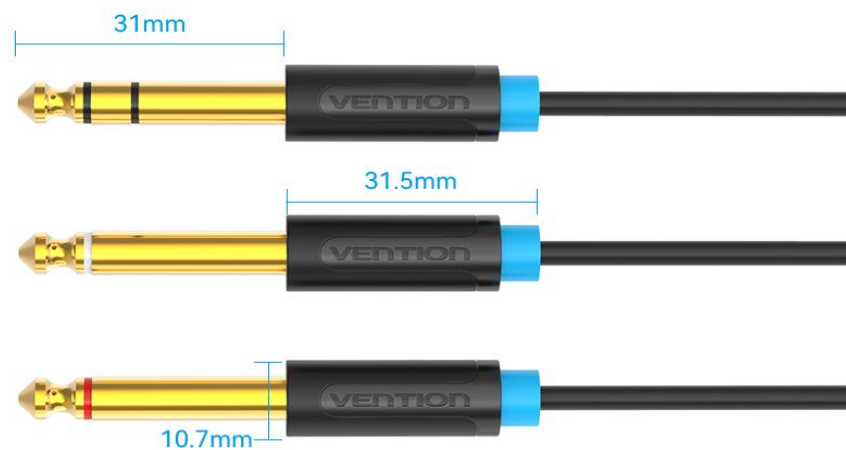

Product Parameters

Brand: Vention

Name: TRS 6.5mm Male to Dual 6.5mm Male Audio Cable

Model: BATB

Color: Black

Interface: 6.5mm Male

Interface Technics: Gold-plated

Conductor: Tinned-copper

Jacket: PVC

AWG: 26AWG

OD: 3.8mm/3.5mm

Length: 1/2/3/5m

Warranty: 1 Year

Package: PE Bag

Note: All data are from Vention Lab.
Sizes above are manually measured. There might be slight tolerance