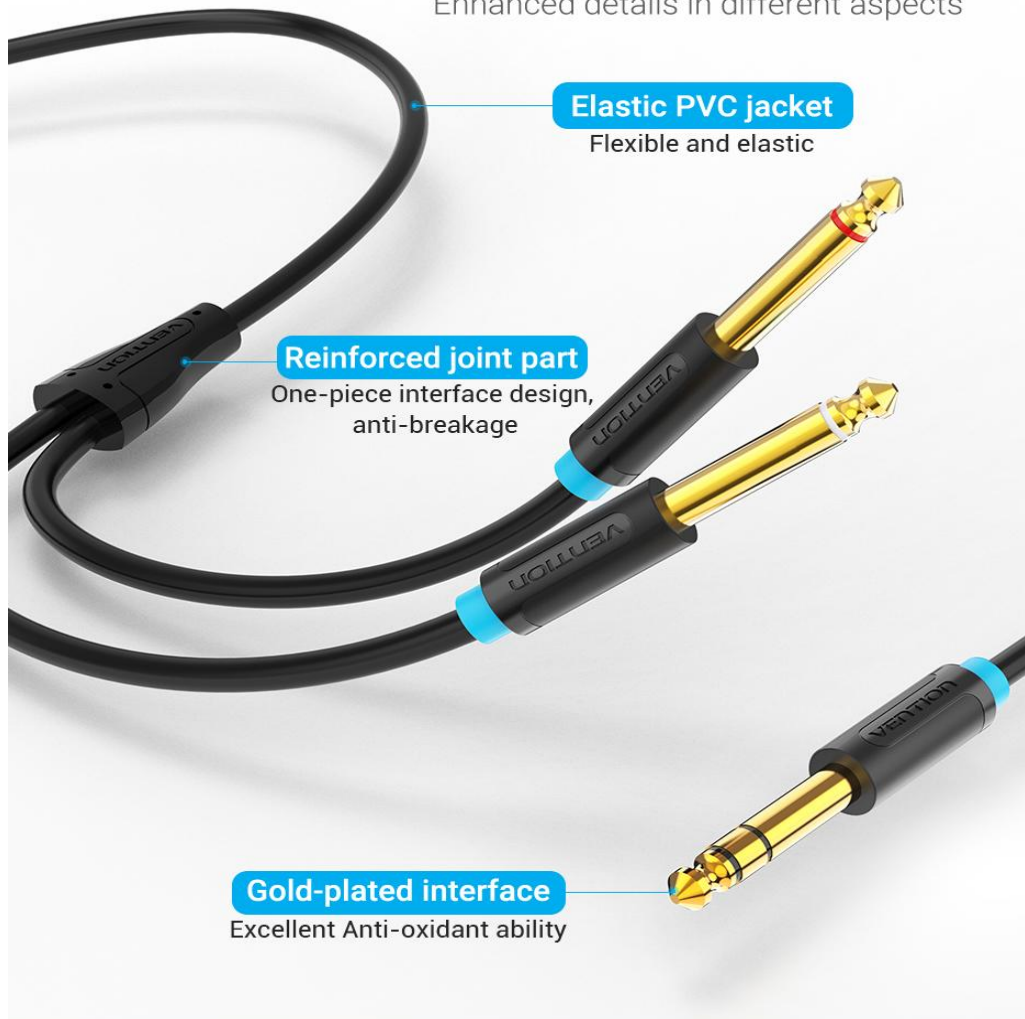

Extra Details

Enhanced details in different aspects