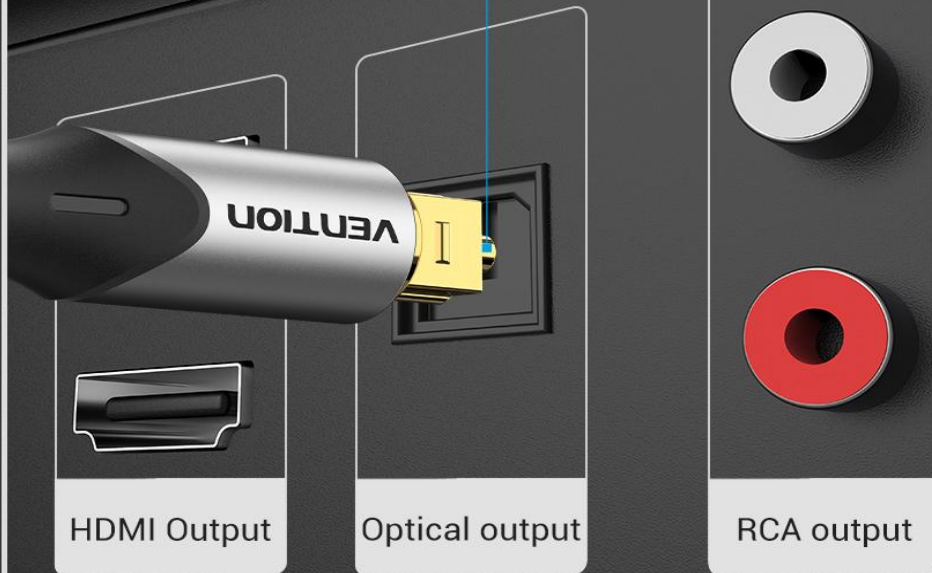

Echo wall

TV box

Decoder

Tight Interface Connection

Clip design on the interface for tight interface conjunction
Gold-plated process for longer service time

Clip design

Interface Display

Optical fiber interface is usually shown as S/PDIF, OPTICA, OPT, Toslink, etc., please identify related interface before purchase

Square type optical fiber interface

HDMI Output

Optical output

RCA output

Note: Please take off the dust-proof boot before using

Flexible Cable Material

Bending resistance, convenient for
narrow spaces cabling