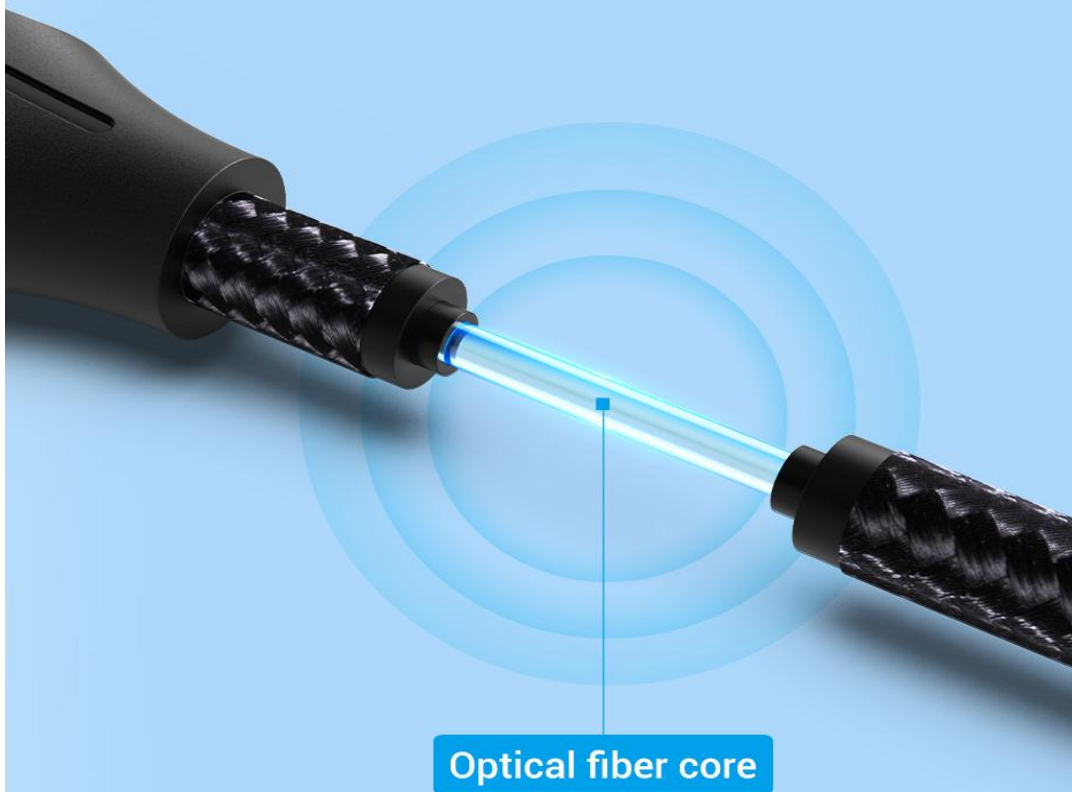

Audio Cable

Optical transmission
Restore original sound

TV/PS4
Connect to speaker

Soft cable jacket
Easy cabling

Stereo sound effect
Immersive audio

Move Theater to Your Home

TV connect speaker and power amplifier
for cinematic audio demonstration

Immersive Gaming

PS4/Xbox to speaker and amplifier for stereo sound effect
brings you to the virtual game world

Hi-Fi Standard for Delicate Sound

Adopt premium optical fiber as conductor
be free from magnetic interference and current noise

Echo wall

TV box

Decoder

Tight Interface Connection

Clip design on the interface for tight interface conjunction
Gold-plated process for longer service time

Clip design

Interface Display

Optical fiber interface is usually shown as S/PDIF, OPTICA, OPT, Toslink, etc., please identify related interface before purchase