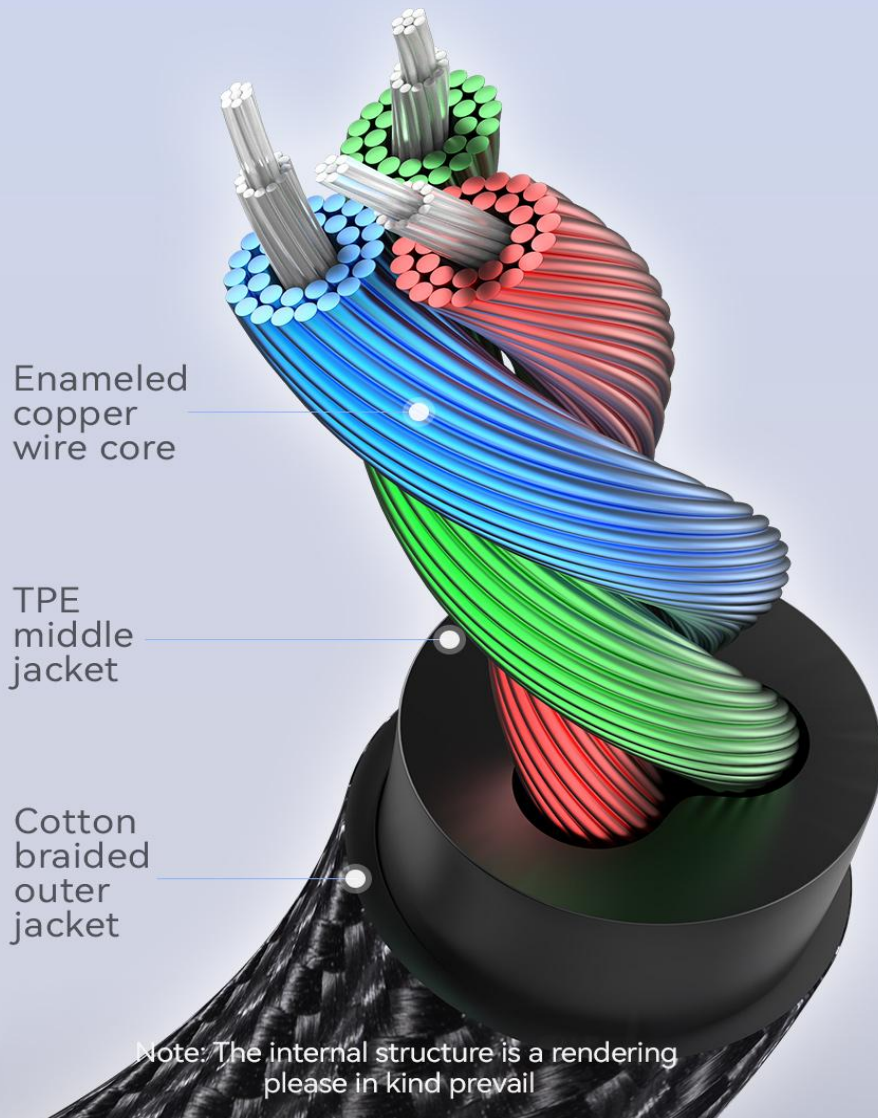

# Premium Wire Core

The core is made of annealed and softened copper, baked with multiple coats of paint to restore the beauty of music