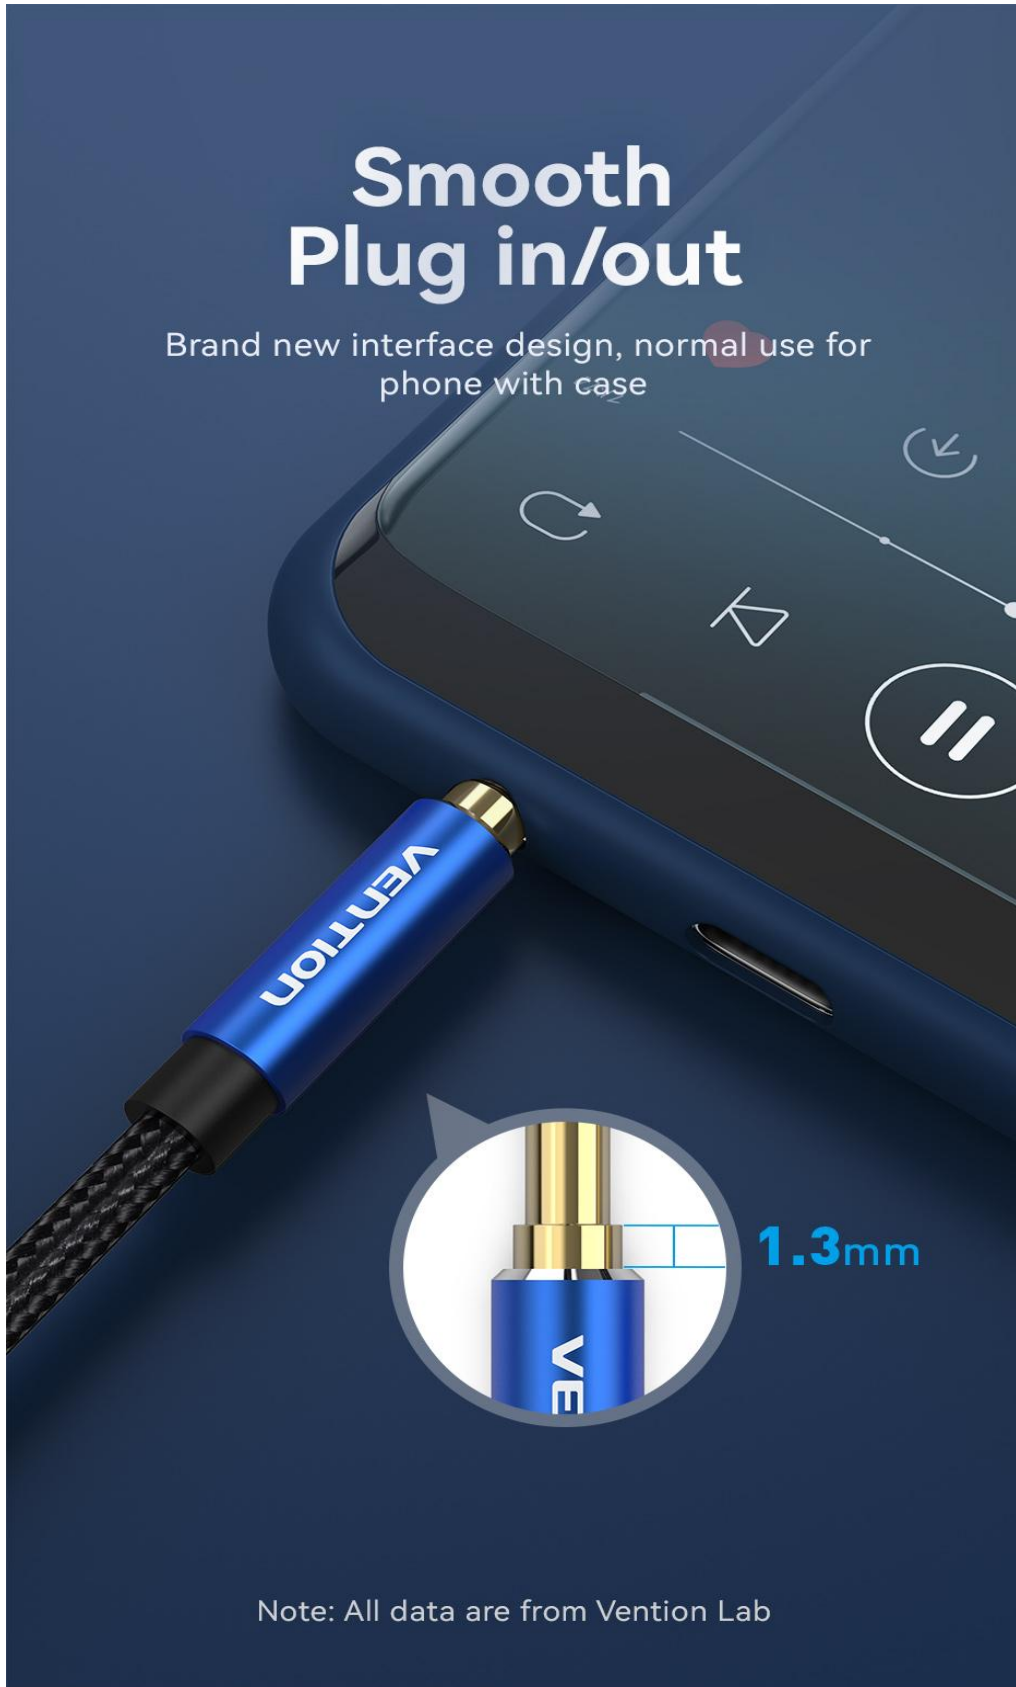

# Smooth Plug in/out

Brand new interface design, normal use for  
phone with case

Note: All data are from Vention Lab