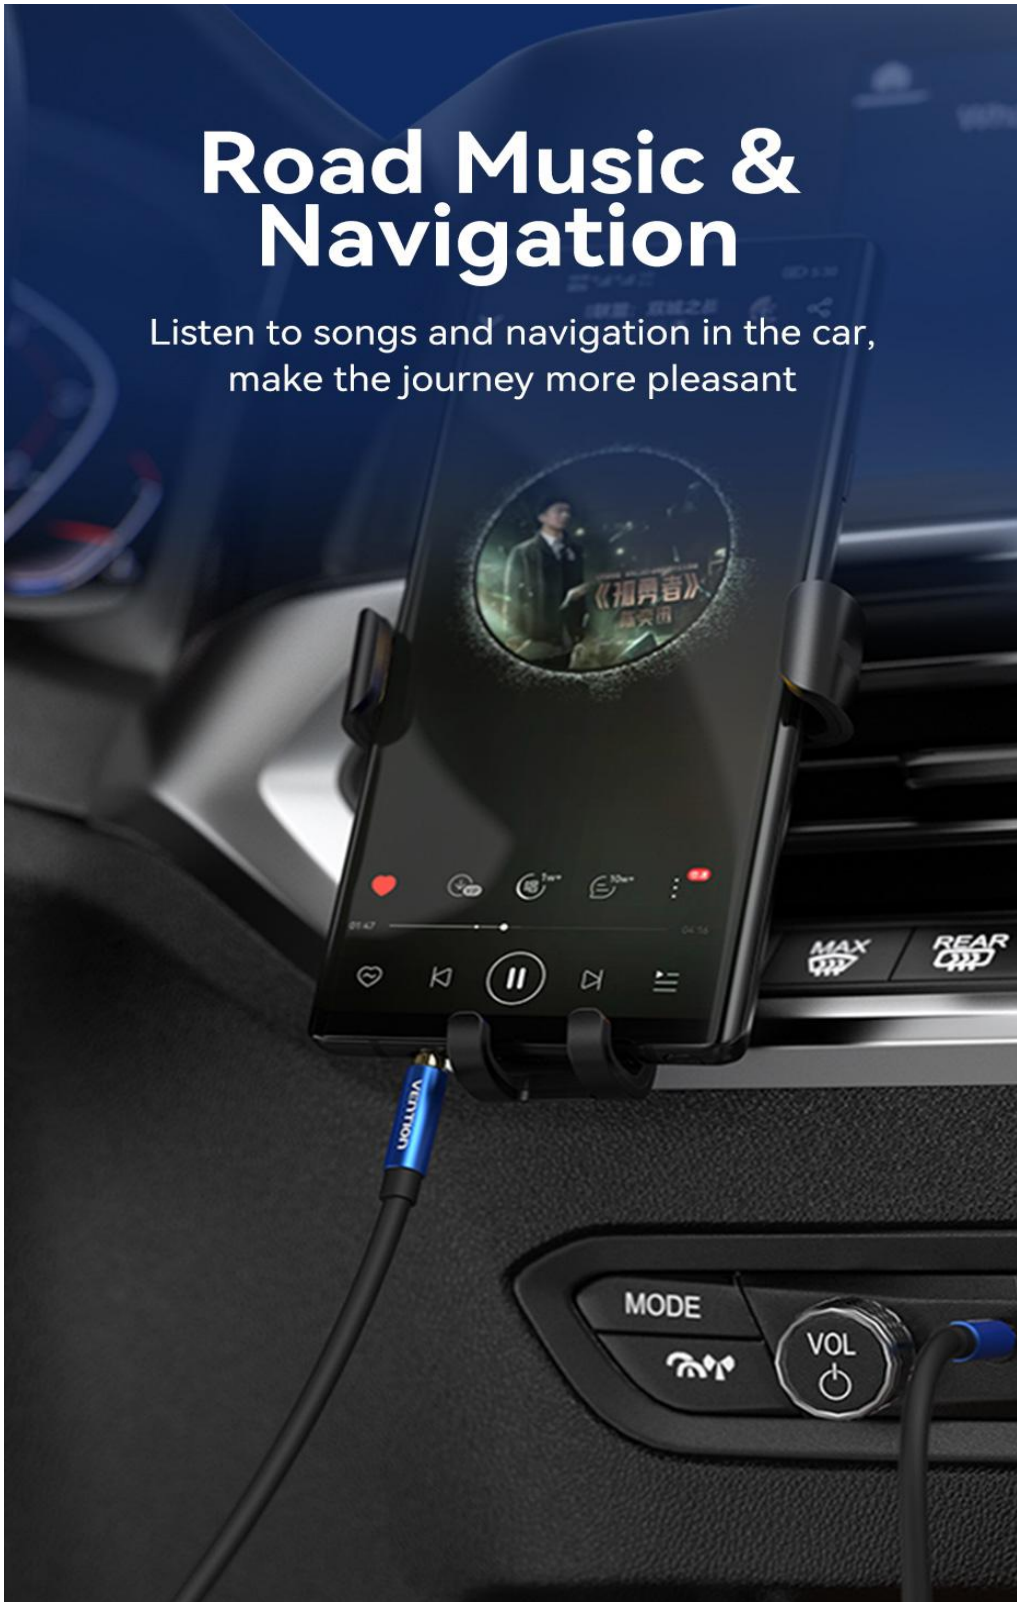

Road Music & Navigation

Listen to songs and navigation in the car,
make the journey more pleasant