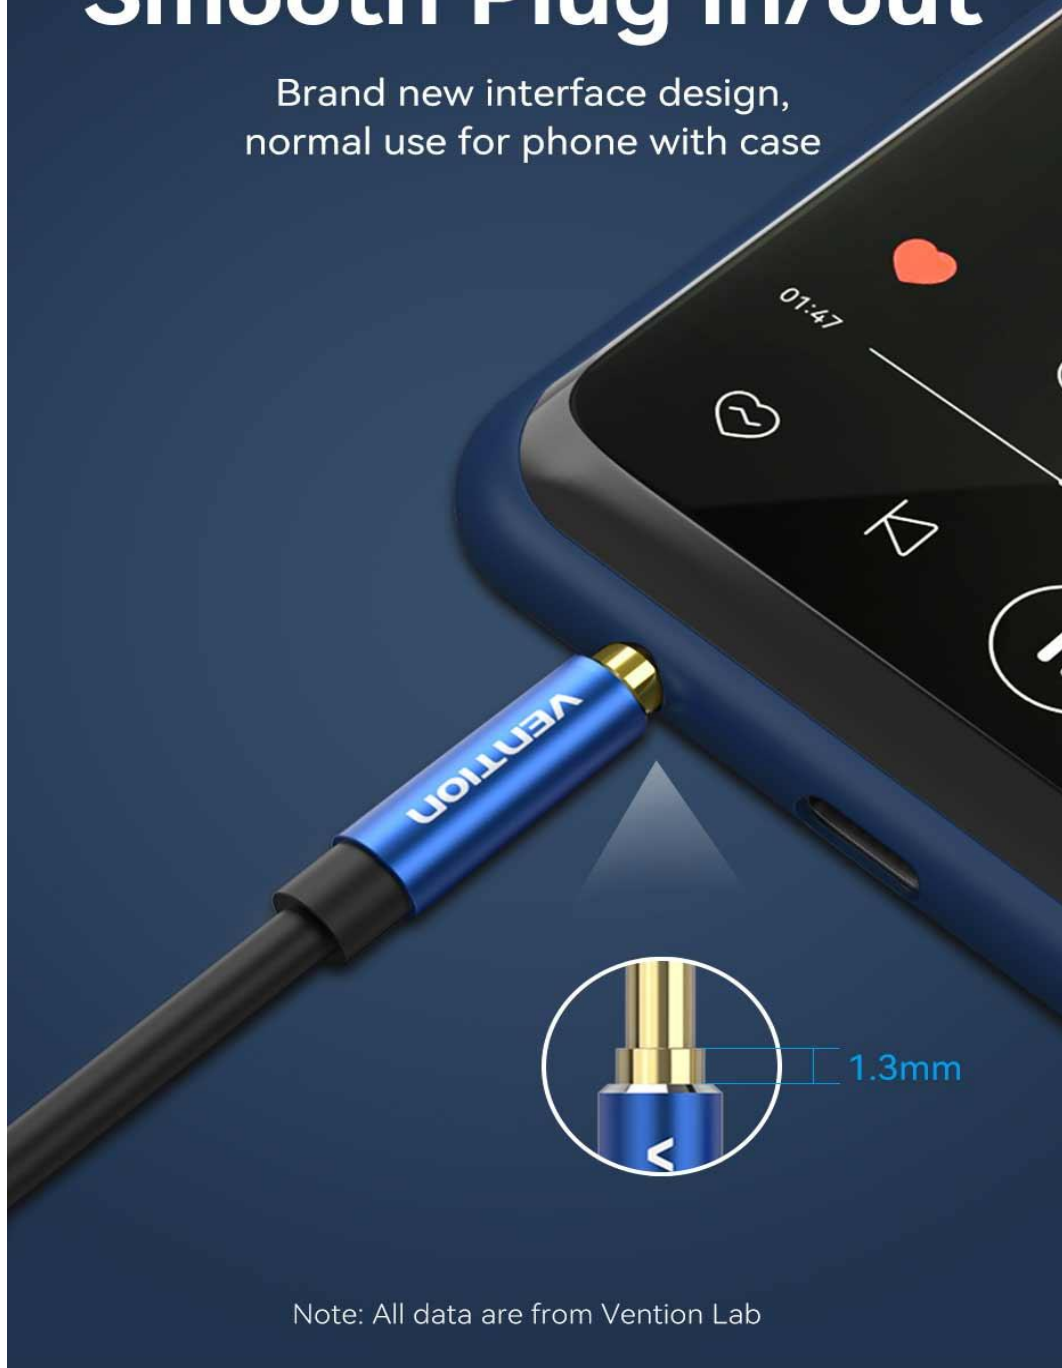

# Smooth Plug in/out

Brand new interface design,  
normal use for phone with case

Note: All data are from Vention Lab