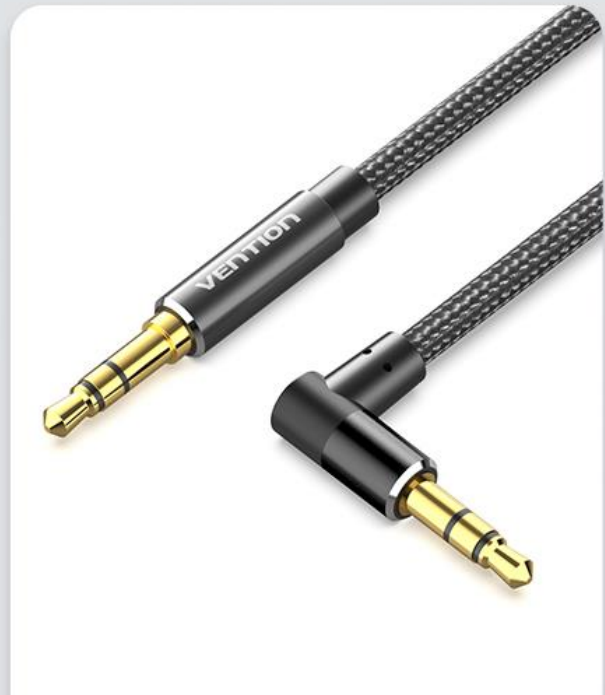

Midnight Black