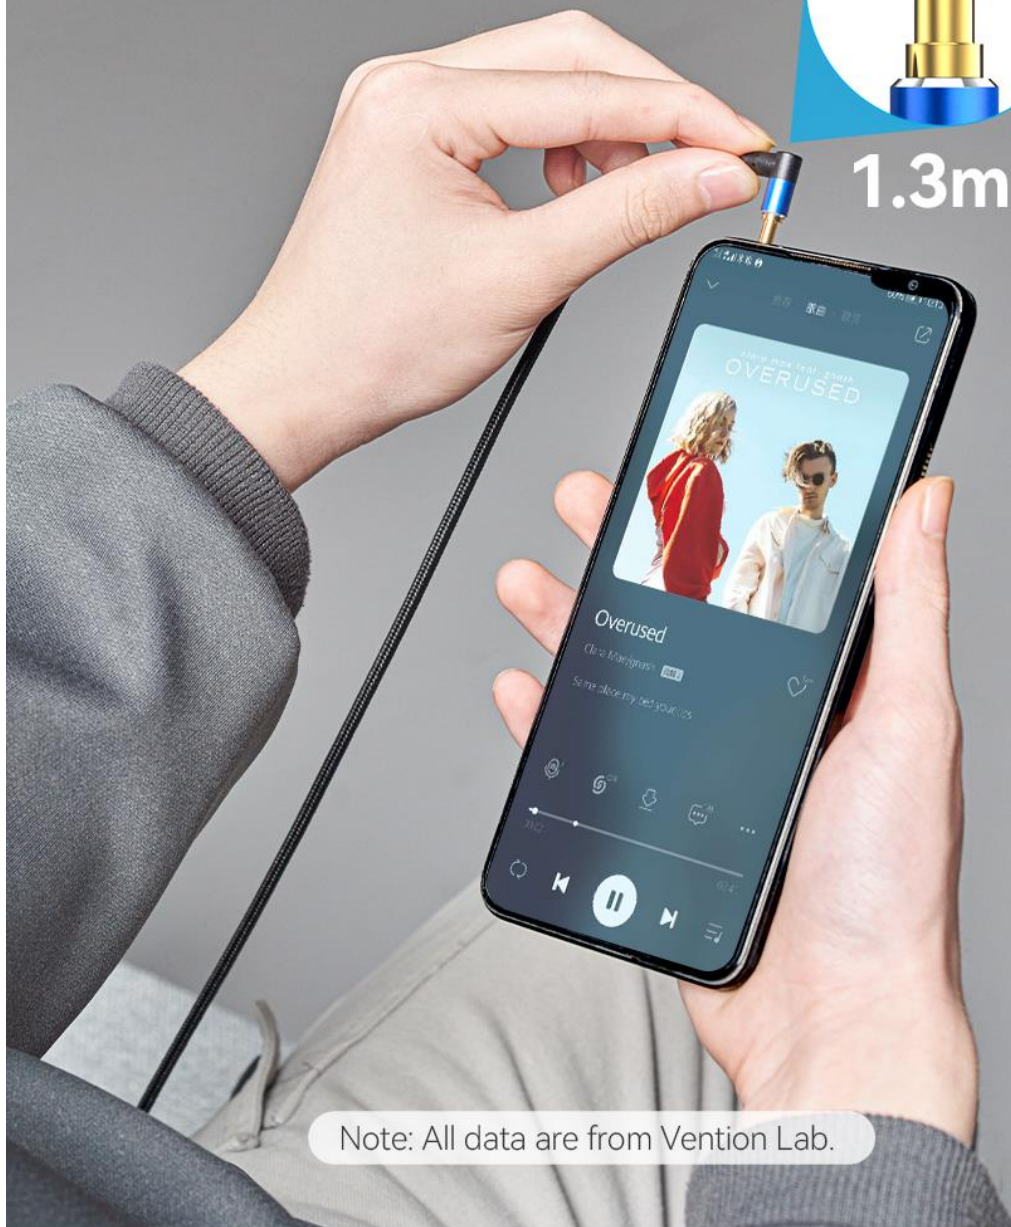

# Convenient to Use

A step-type plug design can be used without removing the phone case.

1.3mm

Note: All data are from Vention Lab.