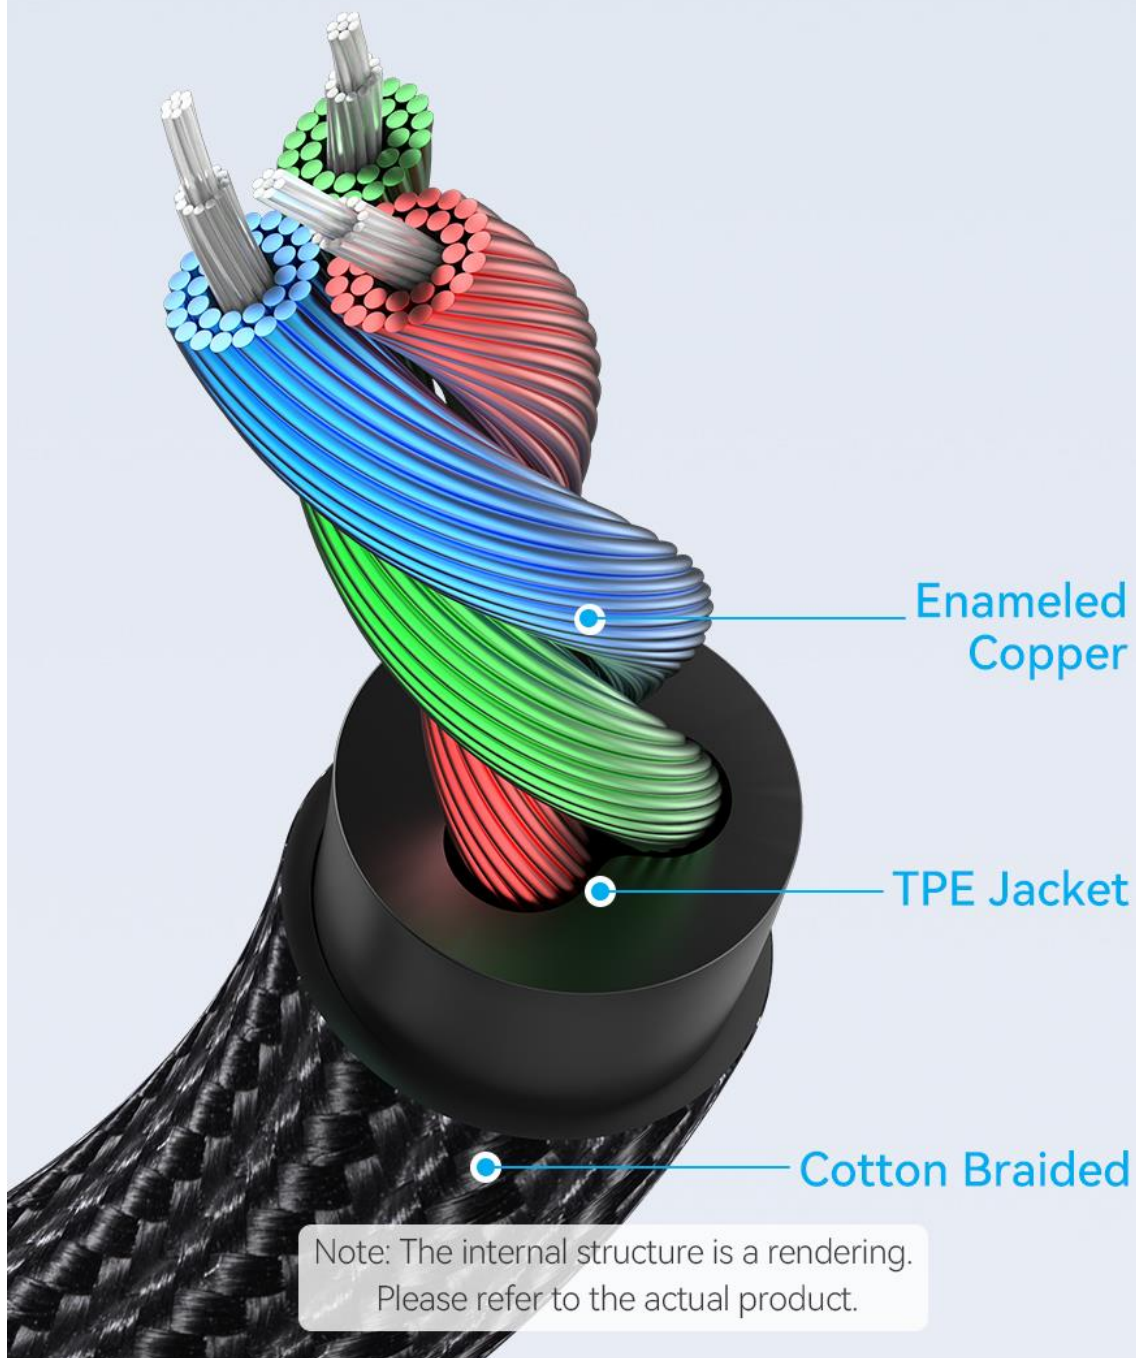

# Superior Construction

**Accurate Side  
Trimming**

Neater Appearance

**Aluminum  
Alloy Shell**

Wear Resistance &  
Anti-Scratch

**Gold-Plated  
Plug**

Oxidation-resistant

# Reliable & Durable

Enameled copper conductor minimizes sound deterioration and ensures more stable signal transmission.

# Ergonomic L-shaped Design

The L-shaped cable design allows the cable to sit flush against the device, reducing strain on the cable and minimizing the risk of accidental damage or disconnection.