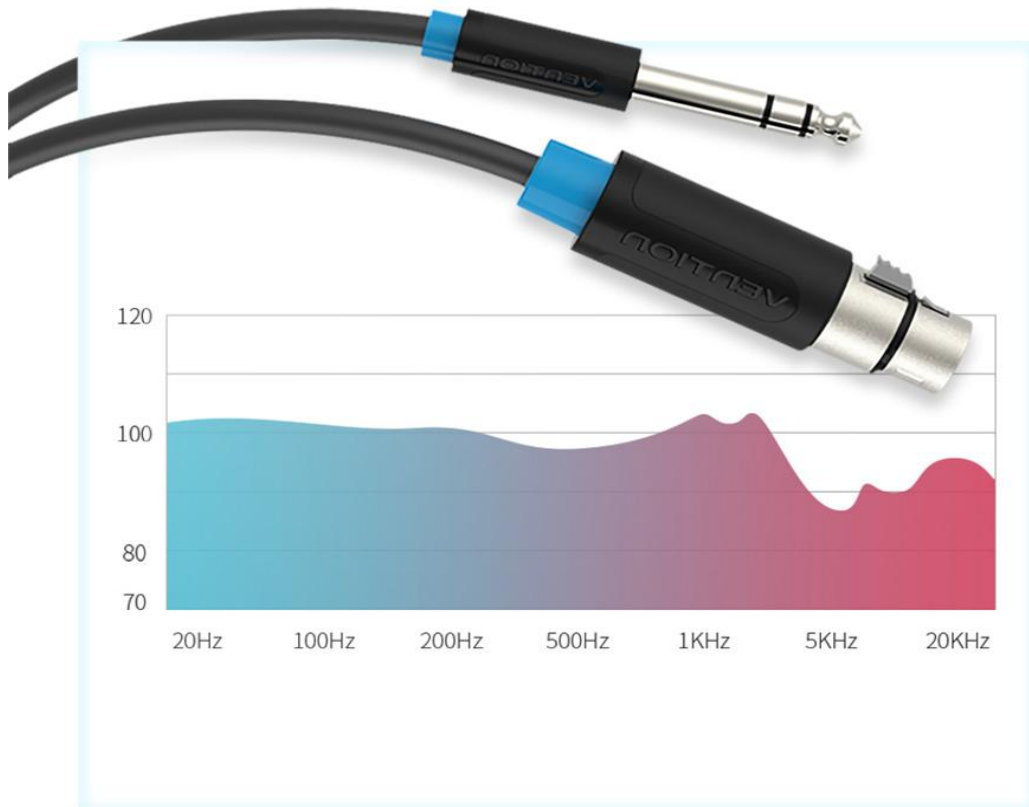

Hi-Fi Audio Transmission

Restore the pure sound