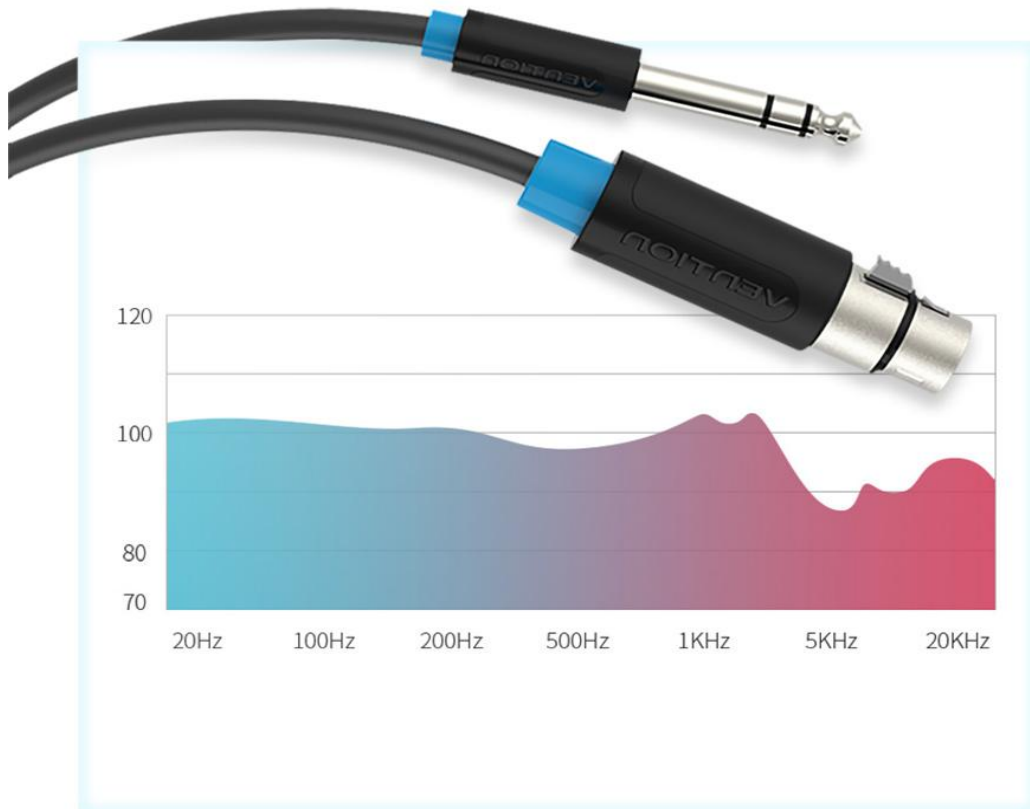

6.5mm Male to XLR Female Audio Cable

6.5mm Male to XLR Female Audio Cable

Transfer clear voice

Tinned copper
conductor

Nickel-plated
interface

Multiple
shielding

Hi-Fi Audio Transmission

Restore the pure sound

Interface Display

6.5mm male

XLR female

Tinned copper Conductor

Ensure the signal transmit stability

Aluminum foil

Metal braided

Tinned-copper conductor

Nickel-plated Interface

Antioxidant & Corrosion resistance

Brand: Vention

Name: 6.5mm Male to XLR Female Audio Cable

Model: BBE

Color: Black

Interface: 6.5mm Male/XLR Female

Interface Technics: Nickel-plated

Conductor: Tinned-copper

Shell: Aluminum Foil+Metal Braided

Jacket: PVC

AWG: 23AWG

OD: 6.0mm

Length: 1m-15m

Warranty: 1 Year

Packing: PE Bag