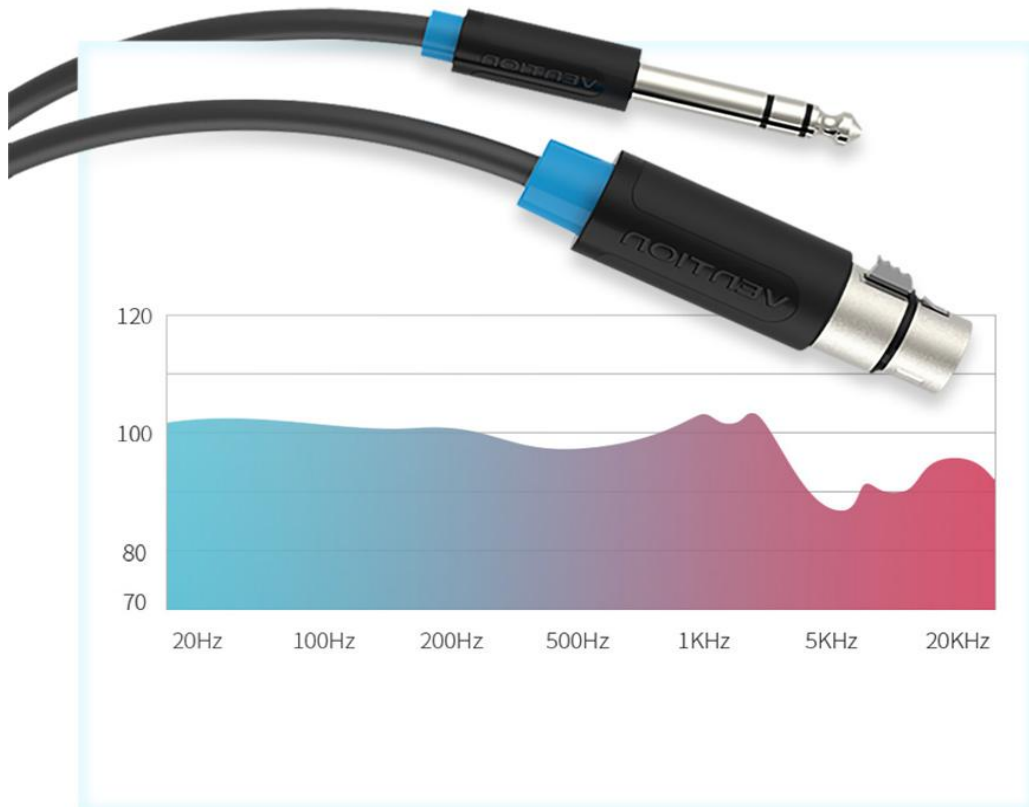

6.5mm Male to XLR Female Audio Cable

6.5mm Male to XLR Female Audio Cable

Transfer clear voice

Tinned copper conductor

Nickel-plated interface

Multiple shielding

Hi-Fi Audio Transmission

Restore the pure sound

Interface Display

6.5mm male

XLR female

Tinned copper Conductor

Ensure the signal transmit stability

Aluminum foil

Metal braided

Tinned-copper conductor

Nickel-plated Interface

Antioxidant & Corrosion resistance

Brand: Vention

Name: 6.5mm Male to XLR Female Audio Cable

Model: BBE

Color: Black

Interface: 6.5mm Male/XLR Female

Interface Technics: Nickel-plated

Conductor: Tinned-copper

Shell: Aluminum Foil+Metal Braided

Jacket: PVC

AWG: 23AWG

OD: 6.0mm

Length: 1m-15m

Warranty: 1 Year

Packing: PE Bag