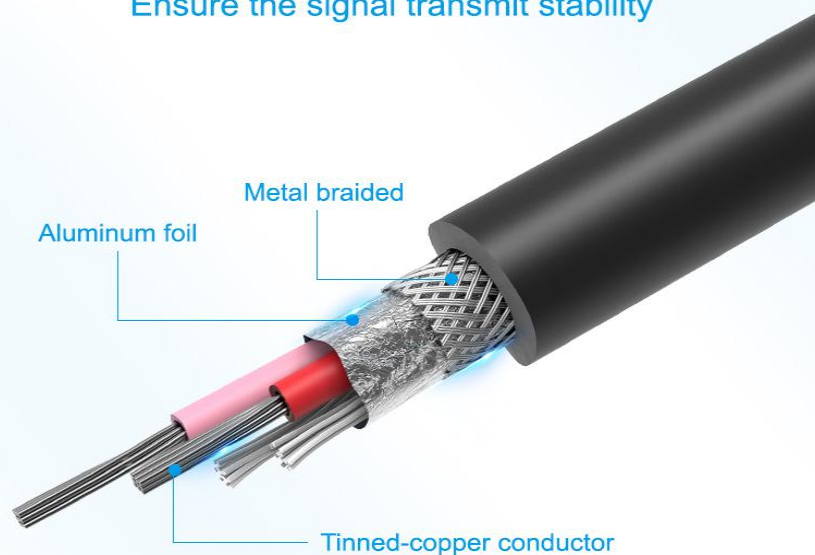

6.5mm Male to XLR Female Audio Cable

6.5mm Male to XLR Female Audio Cable

Transfer clear voice

Hi-Fi Audio Transmission

Restore the pure sound

Microphone Connect Stereo

Suitable for professional stage equipment

More Delicate Sound

Connect microphone to power amplifier

Microphone Connect Mixer

For music production, broadcasting and so on

PVC Jacket

Interface Display

6.5mm male

XLR female

Tinned copper Conductor

Ensure the signal transmit stability

Aluminum foil

Metal braided

Tinned-copper conductor

Nickel-plated Interface

Antioxidant & Corrosion resistance

Brand: Vention

Name: 6.5mm Male to XLR Female Audio Cable

Model: BBE

Color: Black

Interface: 6.5mm Male/XLR Female

Interface Technics: Nickel-plated

Conductor: Tinned-copper

Shell: Aluminum Foil+Metal Braided

Jacket: PVC