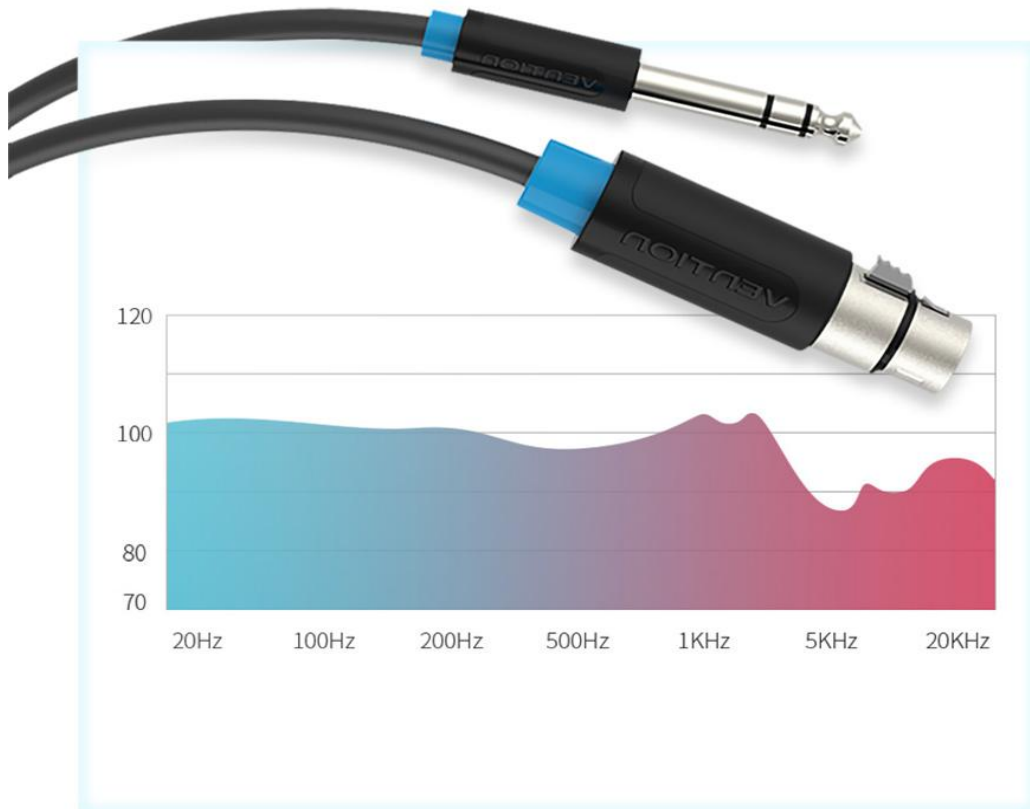

6.5mm Male to XLR Female Audio Cable

6.5mm Male to XLR Female Audio Cable

Transfer clear voice

Hi-Fi Audio Transmission

Restore the pure sound

Microphone Connect Stereo

Suitable for professional stage equipment

More Delicate Sound

Connect microphone to power amplifier

Microphone Connect Mixer

For music production, broadcasting and so on

PVC Jacket

Interface Display

6.5mm male

XLR female

Tinned copper Conductor

Ensure the signal transmit stability

Aluminum foil

Metal braided

Tinned-copper conductor

Nickel-plated Interface

Antioxidant & Corrosion resistance

Brand: Vention

Name: 6.5mm Male to XLR Female Audio Cable

Model: BBE

Color: Black

Interface: 6.5mm Male/XLR Female

Interface Technics: Nickel-plated

Conductor: Tinned-copper

Shell: Aluminum Foil+Metal Braided

Jacket: PVC