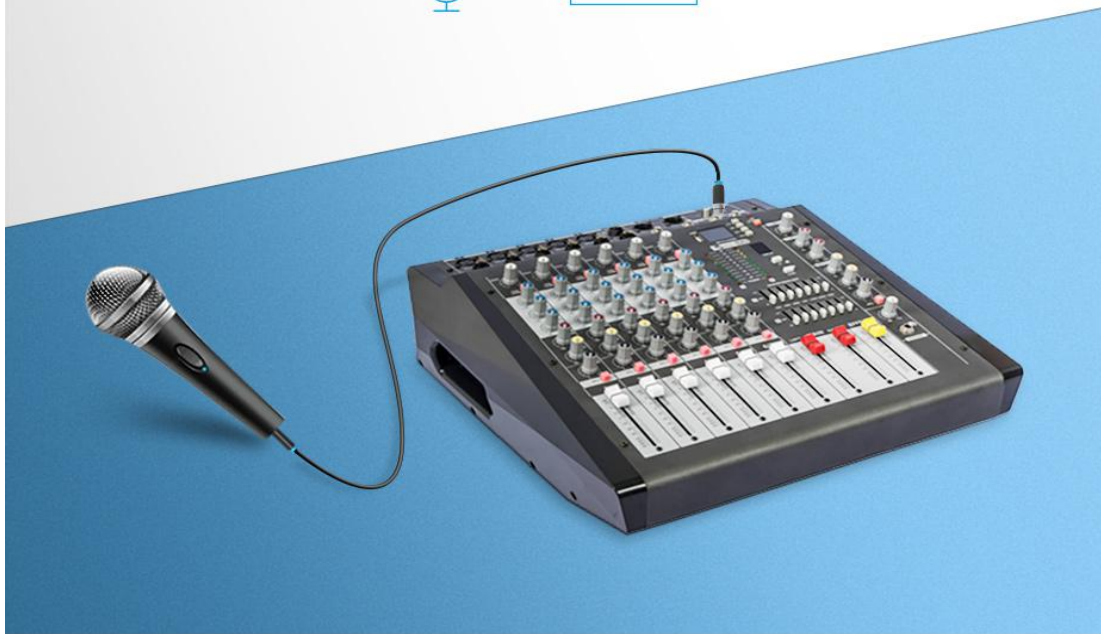

Microphone Connect Stereo

Suitable for professional stage equipment

More Delicate Sound

Connect microphone to power amplifier

Microphone Connect Mixer

For music production, broadcasting and so on

PVC Jacket

Interface Display

6.5mm male

XLR female

Tinned copper Conductor

Ensure the signal transmit stability

Aluminum foil

Metal braided

Tinned-copper conductor

Nickel-plated Interface

Antioxidant & Corrosion resistance

Brand: Vention

Name: 6.5mm Male to XLR Female Audio Cable

Model: BBE

Color: Black

Interface: 6.5mm Male/XLR Female

Interface Technics: Nickel-plated

Conductor: Tinned-copper

Shell: Aluminum Foil+Metal Braided

Jacket: PVC

AWG: 23AWG

OD: 6.0mm

Length: 1m-15m

Warranty: 1 Year

Packing: PE Bag