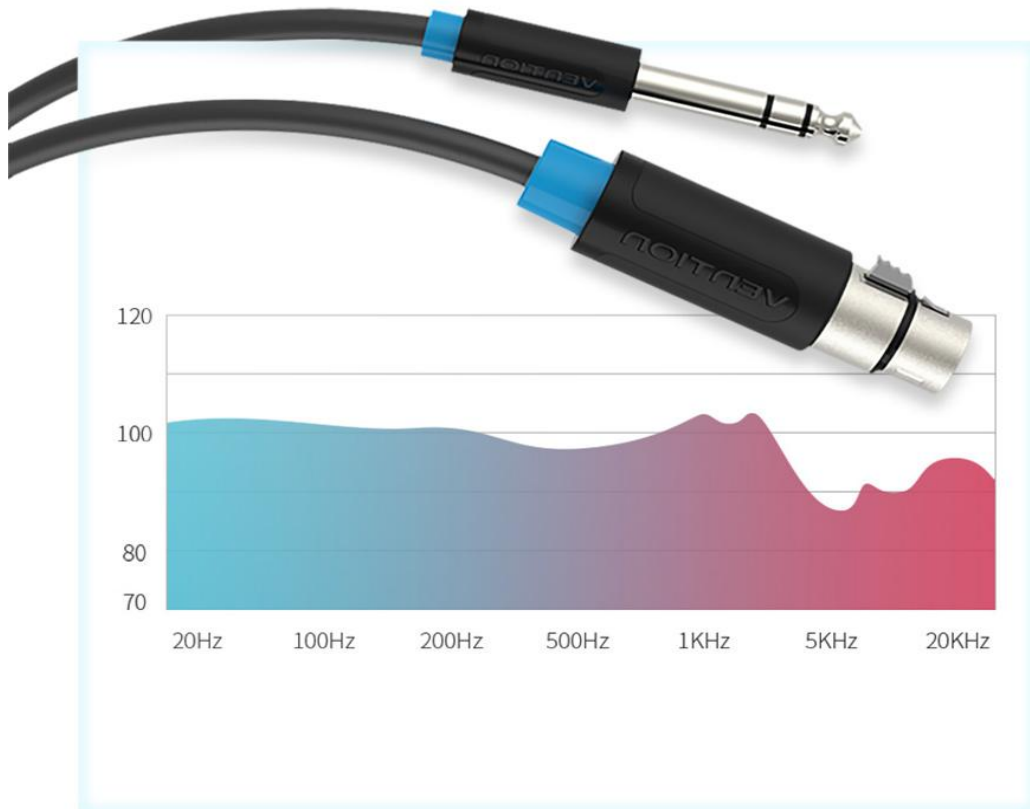

6.5mm Male to XLR Female Audio Cable

6.5mm Male to XLR Female Audio Cable

Transfer clear voice

Tinned copper conductor

Nickel-plated interface

Multiple shielding

Hi-Fi Audio Transmission

Restore the pure sound

Interface Display

6.5mm male

XLR female

Tinned copper Conductor

Ensure the signal transmit stability

Aluminum foil

Metal braided

Tinned-copper conductor

Nickel-plated Interface

Antioxidant & Corrosion resistance

Brand: Vention

Name: 6.5mm Male to XLR Female Audio Cable

Model: BBE

Color: Black

Interface: 6.5mm Male/XLR Female

Interface Technics: Nickel-plated

Conductor: Tinned-copper

Shell: Aluminum Foil+Metal Braided

Jacket: PVC

AWG: 23AWG

OD: 6.0mm

Length: 1m-15m

Warranty: 1 Year

Packing: PE Bag