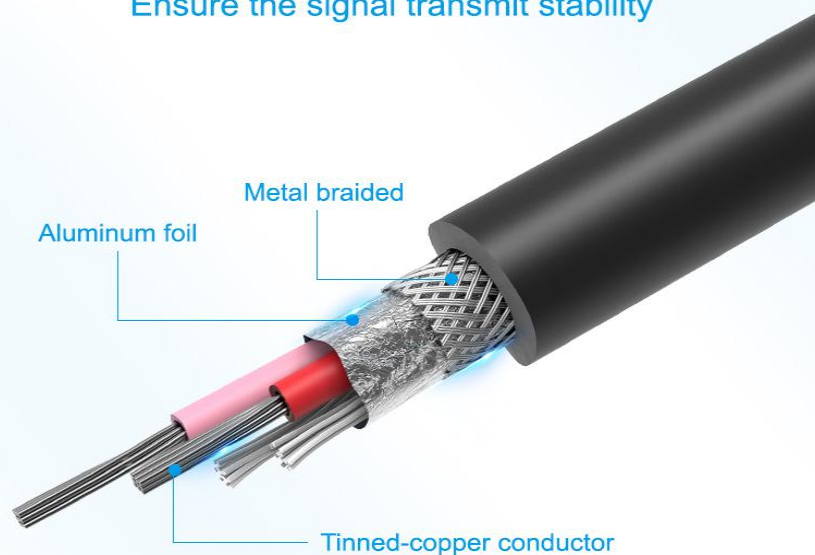

Microphone Connect Stereo

Suitable for professional stage equipment

More Delicate Sound

Connect microphone to power amplifier

Microphone Connect Mixer

For music production, broadcasting and so on

PVC Jacket

Interface Display

6.5mm male

XLR female

Tinned copper Conductor

Ensure the signal transmit stability

Aluminum foil

Metal braided

Tinned-copper conductor

Nickel-plated Interface

Antioxidant & Corrosion resistance

Brand: Vention

Name: 6.5mm Male to XLR Female Audio Cable

Model: BBE

Color: Black

Interface: 6.5mm Male/XLR Female

Interface Technics: Nickel-plated

Conductor: Tinned-copper

Shell: Aluminum Foil+Metal Braided

Jacket: PVC

AWG: 23AWG

OD: 6.0mm

Length: 1m-15m

Warranty: 1 Year

Packing: PE Bag