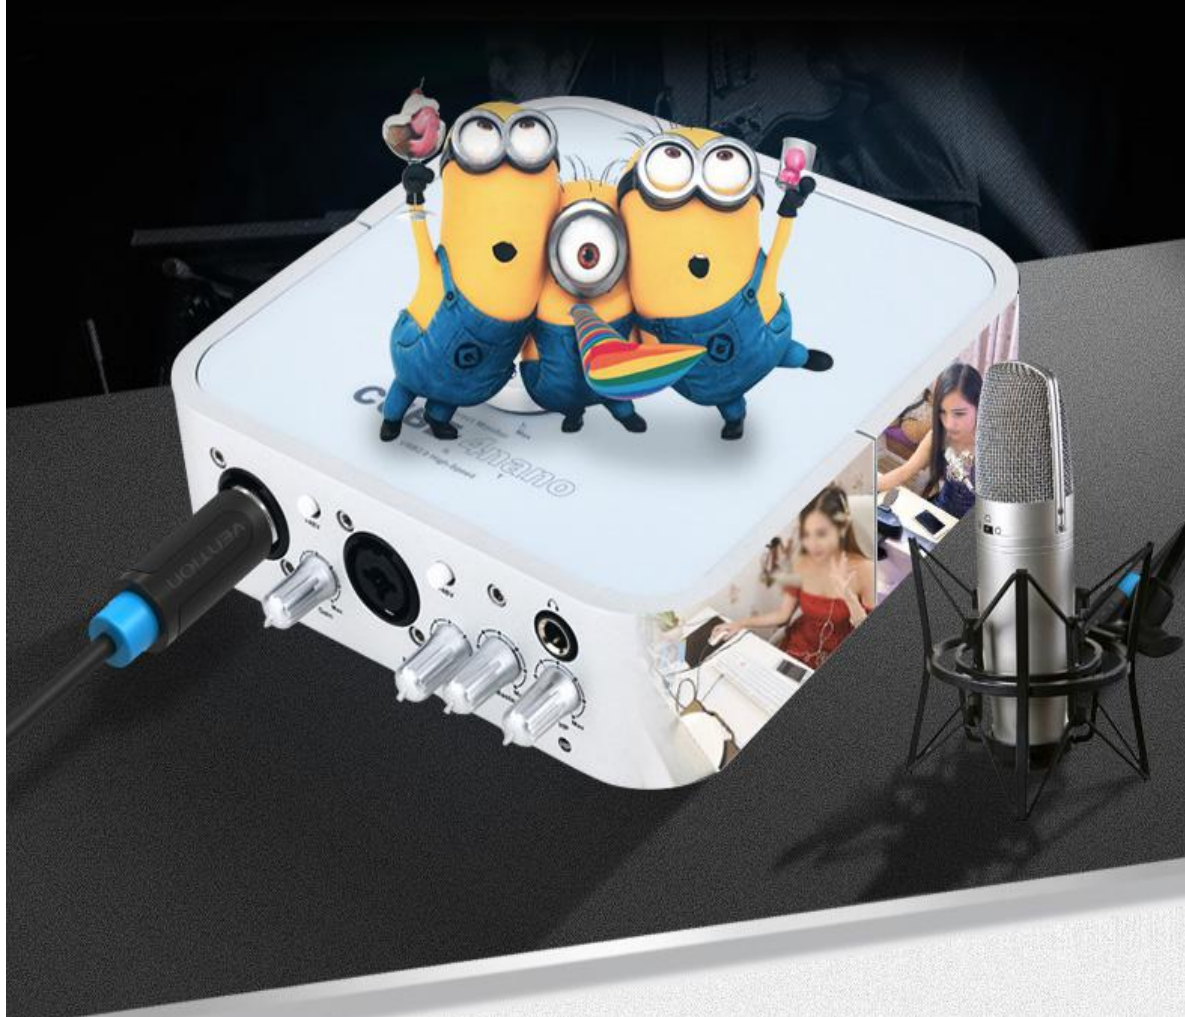

XLR Audio Extension Cable

***XLR Audio
Extension Cable***

*Stereo/microphone
extended transmission ■*

Tinned Copper
Conductor

Nickel plated
Interface

Multiple
Shield

HIFI Audio Transmission

Restore the pure sound

Microphone Connect The Sound Card

Show excellent sound effects

Mixer Connect Power Amplifier

Stable and undistorted sound

Interface Display

Applicable Equipment

Stereo

Microphone

Power amplifier

Mixer

PVC Jacket

Resistance to bending

1m–15m Length

Meet different needs

- | | | | | |
|----|----|----|-----|-----|
| 1m | 3m | 5m | 10m | 15m |
|----|----|----|-----|-----|

Product Parameters

Brand: Vention

Name: XLR Audio Extension Cable

Model: BBF

Appearance Color: Black

Interface Type: XLR male

, XLR Female

Interface Process: Nickel plated

Conductor Material: Tinned copper