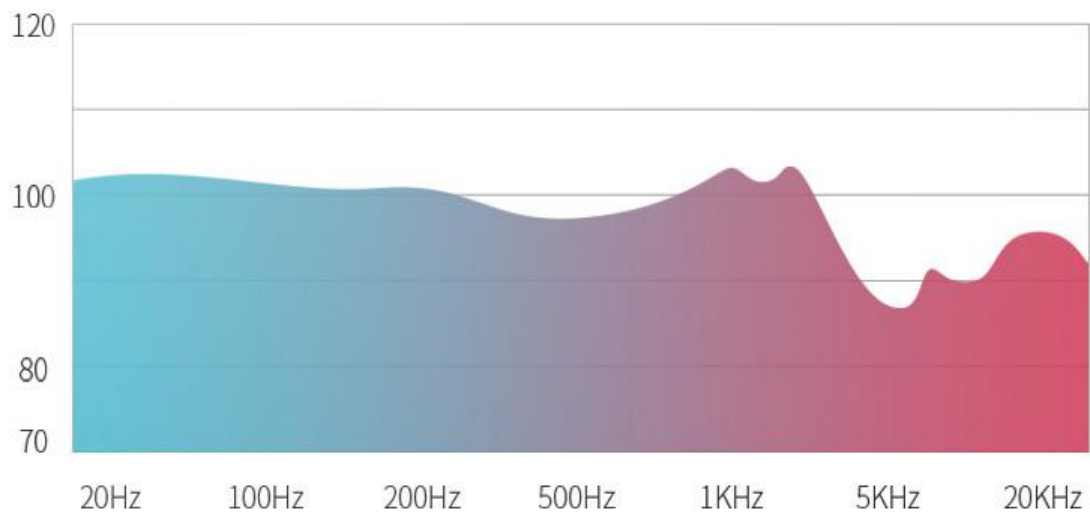

HIFI Audio Transmission

Restore the pure sound