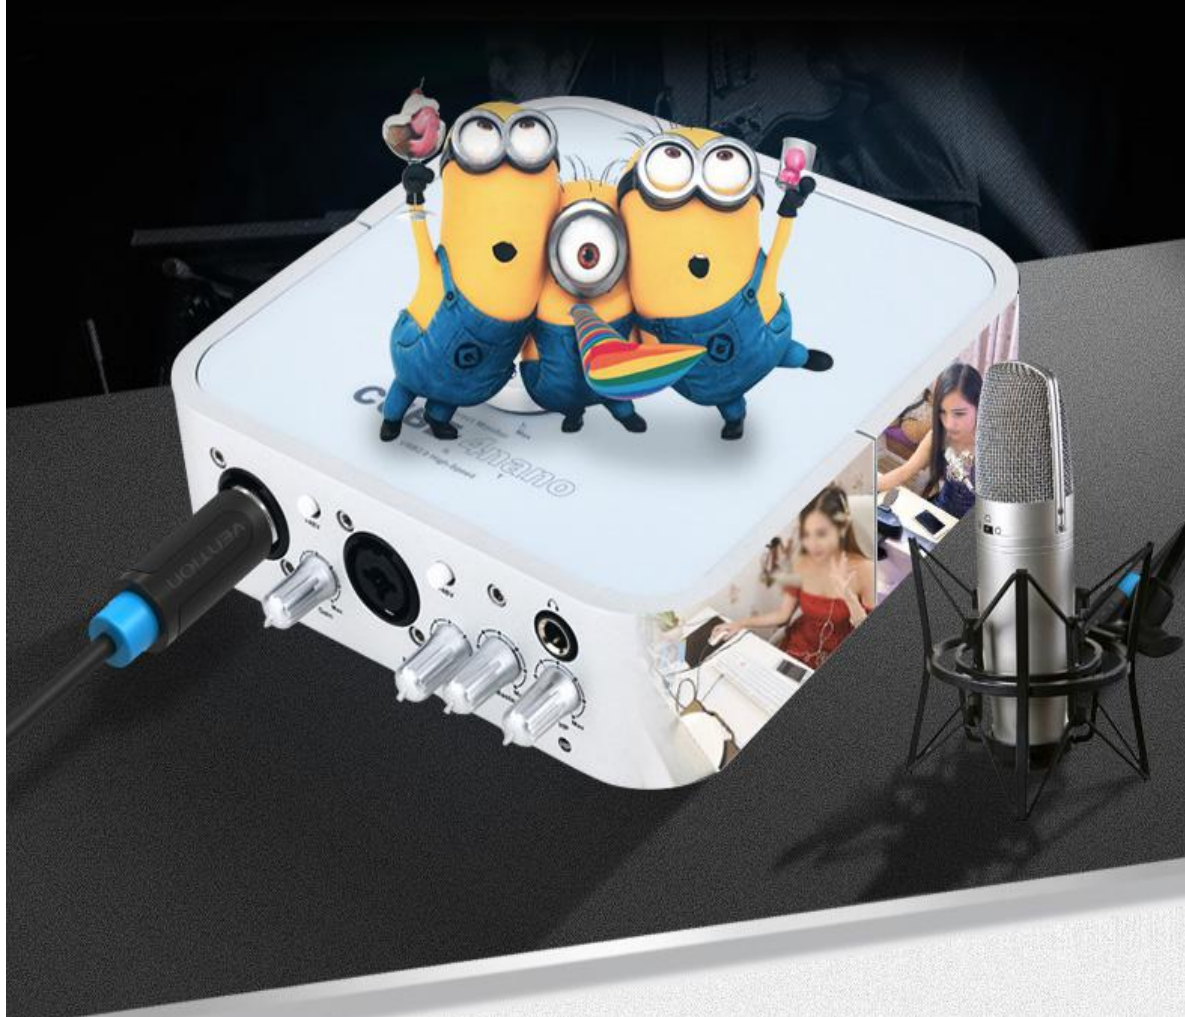

XLR Audio Extension Cable

***XLR Audio
Extension Cable***

*Stereo/microphone
extended transmission ■*

Tinned Copper
Conductor

Nickel plated
Interface

Multiple
Shield

HIFI Audio Transmission

Restore the pure sound

Microphone Connect The Sound Card

Show excellent sound effects

Mixer Connect Power Amplifier

Stable and undistorted sound

Interface Display

Applicable Equipment

Stereo

Microphone

5m

10m

15m

Product Parameters

Brand: Vention

Name: XLR Audio Extension Cable

Model: BBF

Appearance Color: Black

Interface Type: XLR male

, XLR Female

Interface Process: Nickel plated

Conductor Material: Tinned copper

Cable Shield: Aluminum foil +metal
braided

Jacket Material: PVC

Cable OD: 6.0mm

Cable Length: 1m-15m