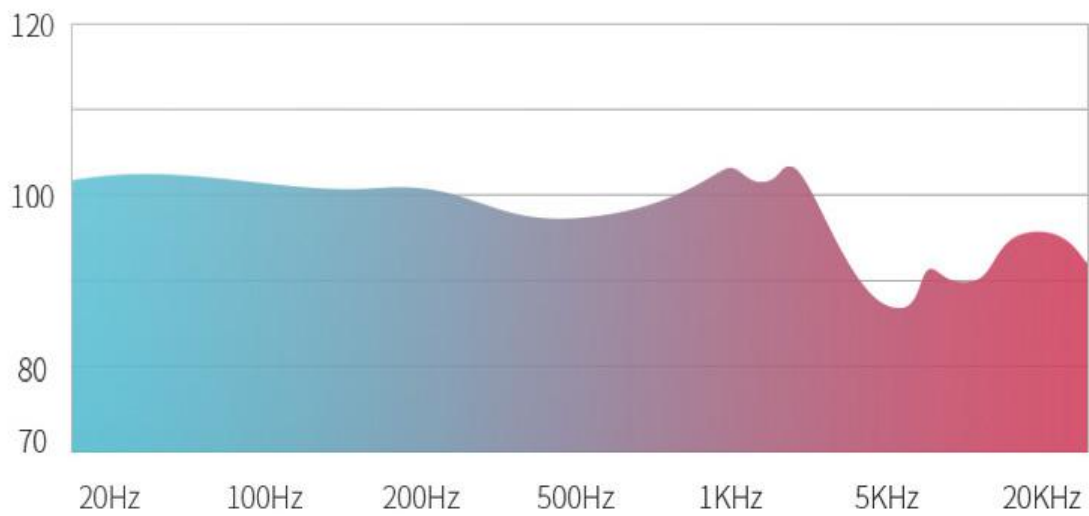

HIFI Audio Transmission

Restore the pure sound