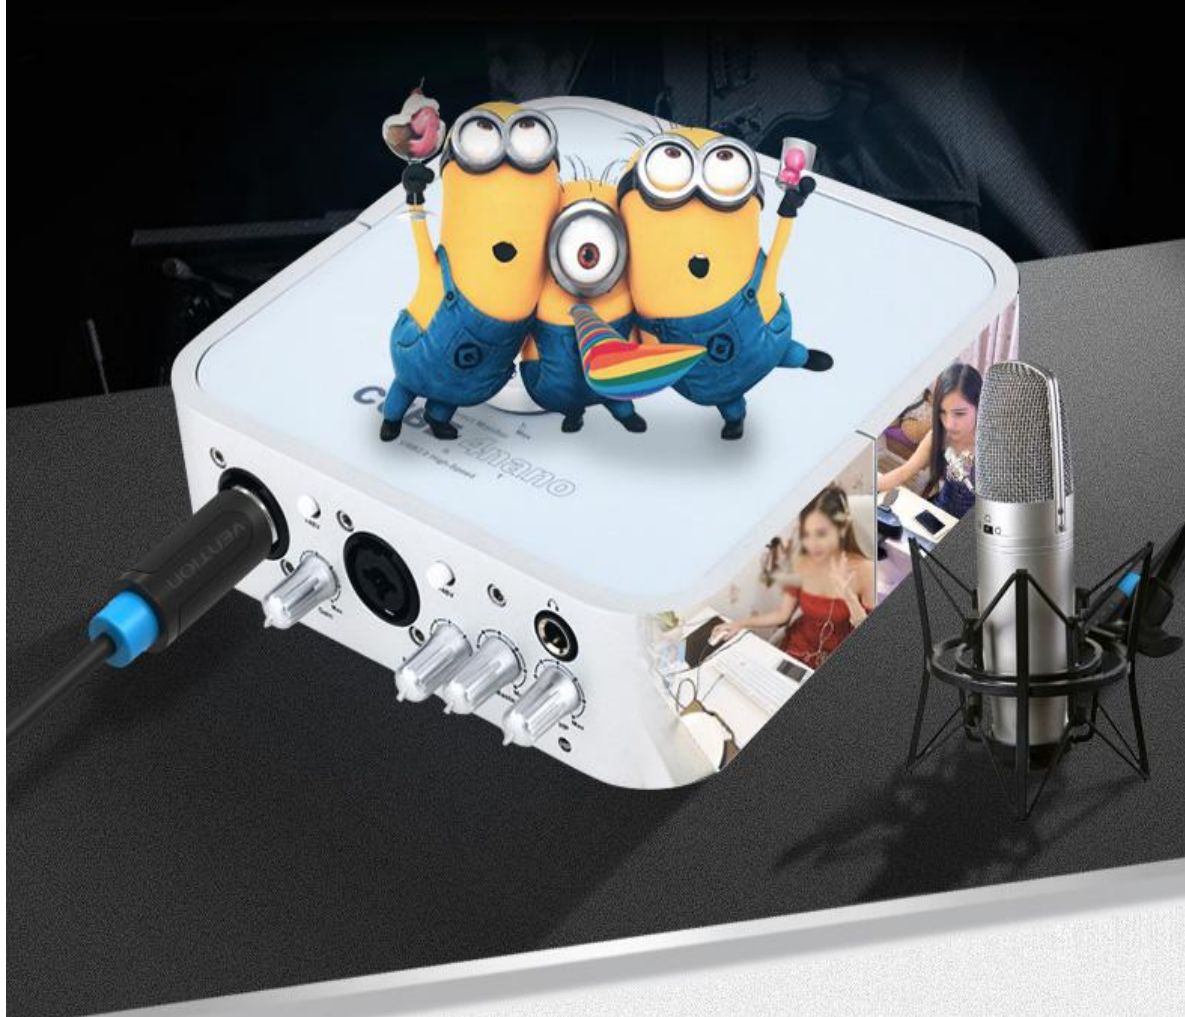

XLR Audio Extension Cable

***XLR Audio
Extension Cable***

*Stereo/microphone
extended transmission ■*

Tinned Copper
Conductor

Nickel plated
Interface

Multiple
Shield

HIFI Audio Transmission

Restore the pure sound

Microphone Connect The Sound Card

Show excellent sound effects

Mixer Connect Power Amplifier

Stable and undistorted sound

Interface Display

Applicable Equipment

Stereo

Microphone

Power amplifier

Mixer

PVC Jacket

Resistance to bending

1m–15m Length

Meet different needs

1m	3m	5m	10m	15m
----	----	----	-----	-----

Product Parameters

Brand: Vention

Name: XLR Audio Extension Cable

Model: BBF

Appearance Color: Black

Interface Type: XLR male

, XLR Female

Interface Process: Nickel plated

Conductor Material: Tinned copper