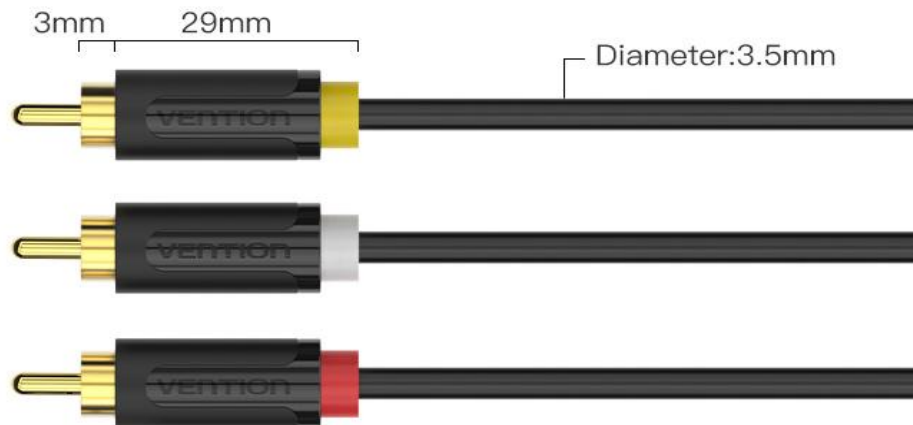

Wide Compatibility

Product Parameter

Product brand: Vention

Product name: 3RCA Video And Audio Cable

Product model: BCA

Appearance Color: Black

Interface type: 3RCA

Interface process: Gold-plated

Conductor Material: Tinned copper

Jacket material: PVC

AWG: 26AWG

Cable OD: 3.5mm

Cable Length: 1m/1.5m/2m

Product warranty: 10 years

Package: PE bag

Note: Packing difference exists for different meters or batches
The photo is for reference only

Length	Art.No.	EAN Code
1m	BCABF	6922794729209
1.5m	BCABG	6922794729216
2m	BCABH	6922794729223

Package Contents

Audio Cable x 1

Packaging Information

Packing Dimension	cm	
Packing Weight	kg	
Carton Dimension	48*29*30cm (1-2m)	
Carton Qty	150pcs(1m),140pcs(1.5m),100pcs(2m)	www.ventioncable.com
Carton Weight	13.8kg(0.3m)	
Package	PE bag	