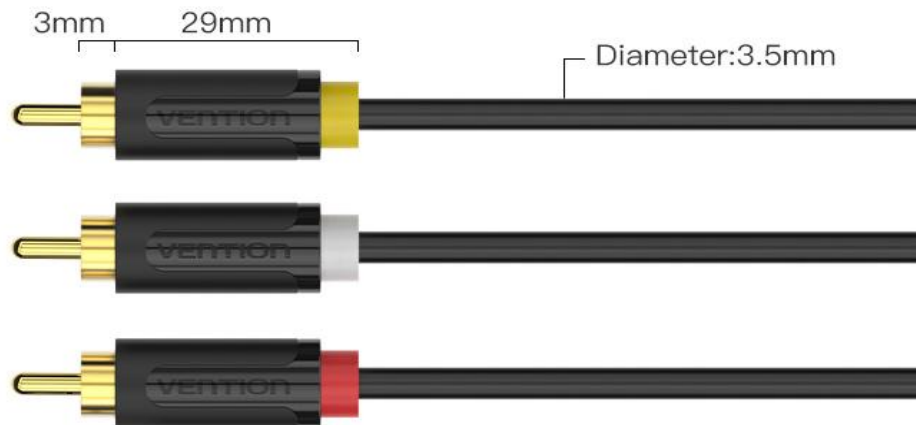

Wide Compatibility

Product Parameter

Product brand: Vention

Product name: 3RCA Video And Audio Cable

Product model: BCA

Appearance Color: Black

Interface type: 3RCA

Interface process: Gold-plated

Conductor Material: Tinned copper

Jacket material: PVC

AWG: 26AWG

Cable OD: 3.5mm

Cable Length: 1m/1.5m/2m

Product warranty: 10 years

Package: PE bag

Note: Packing difference exists for different meters or batches
The photo is for reference only

Length	Art.No.	EAN Code
1m	BCABF	6922794729209
1.5m	BCABG	6922794729216
2m	BCABH	6922794729223

Package Contents

Audio Cable x 1

Packaging Information

Packing Dimension	cm	
Packing Weight	kg	
Carton Dimension	48*29*30cm (1-2m)	
Carton Qty	150pcs(1m),140pcs(1.5m),100pcs(2m)	www.ventioncable.com
Carton Weight	13.8kg(0.3m)	
Package	PE bag	