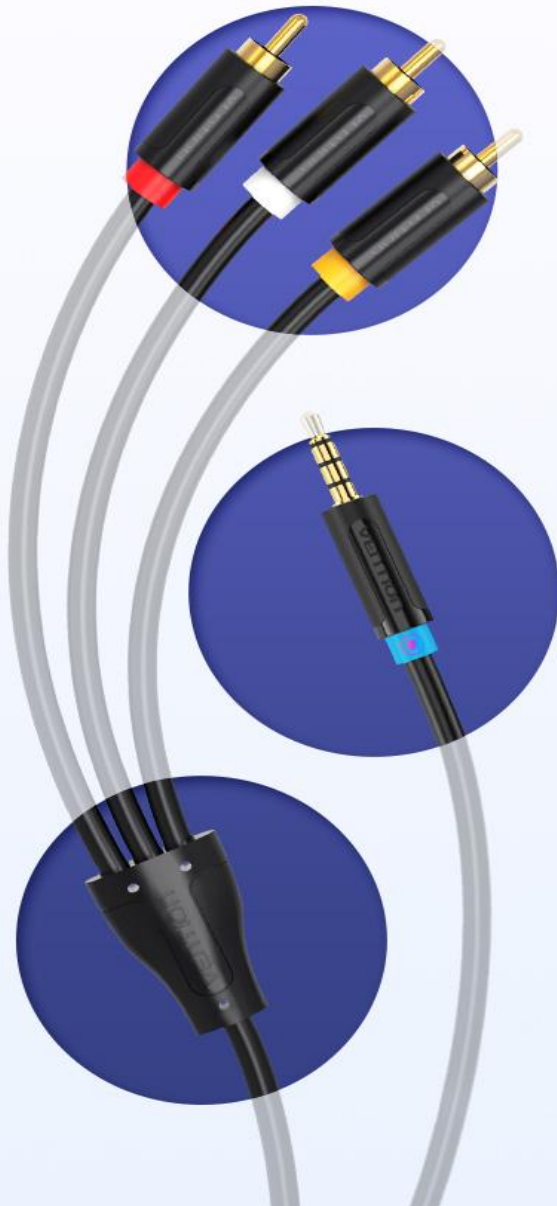

Triple Reinforcement

01

PVC Shell

Sturdy, pressure-resistant
better protection of joints

02

PVC Connector

One-piece injection molding to better protect
the cable body and avoid cable breakage

03

PVC Distribution

One-piece injection molding, anti-stretching
no easy to break, protect node