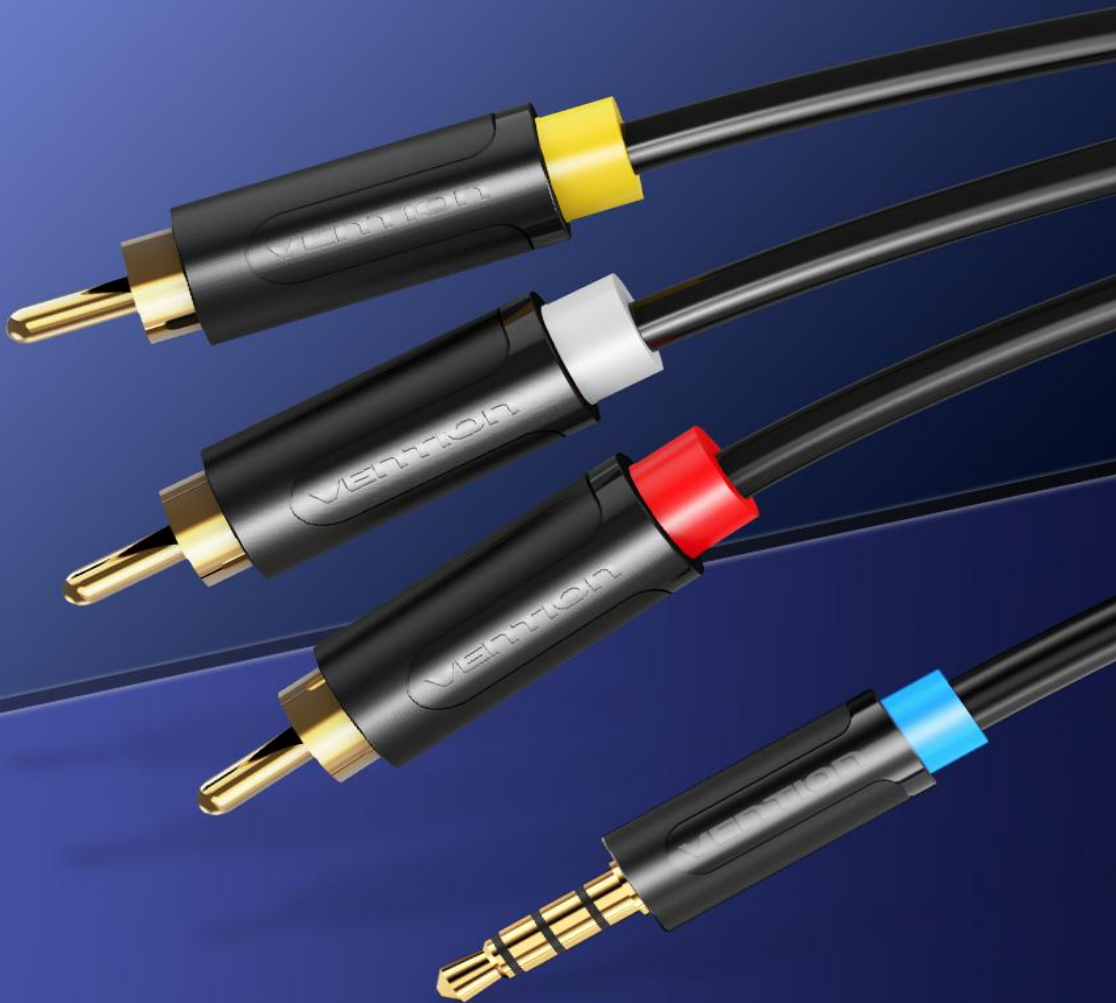

**3.5/2.5mm to 3RCA AV Cable**

≡≡≡  
**3.5/2.5mm to  
3RCA AV Cable**

Turn ordinary TV into smart network TV

Tinned copper core  
stable transmission

High fidelity  
pure sound quality

PVC

PVC cable body  
soft and resistant

# Product Parameters

Brand	Vention
Name	3.5/2.5mm Male to 3RCA Male AV Cable
Model	BCB/BCC/BCJ/VAB-R07/VAB-R08
Appearance Color	Black/Ice Blue
Interface Type	3.5/2.5mm/RCA Male
Interface Technology	Gold-plated
Transmission Direction	Bi-direction
Conductor Material	Tinned Copper
Shell Material	PVC/Aluminum Alloy
Jacket	PVC
Cable Gauge	26AWG
OD	3.8mm/3.5mm/4.0mm
Length	1.5m/2m
Warranty	1 year
Packing	PE Bag