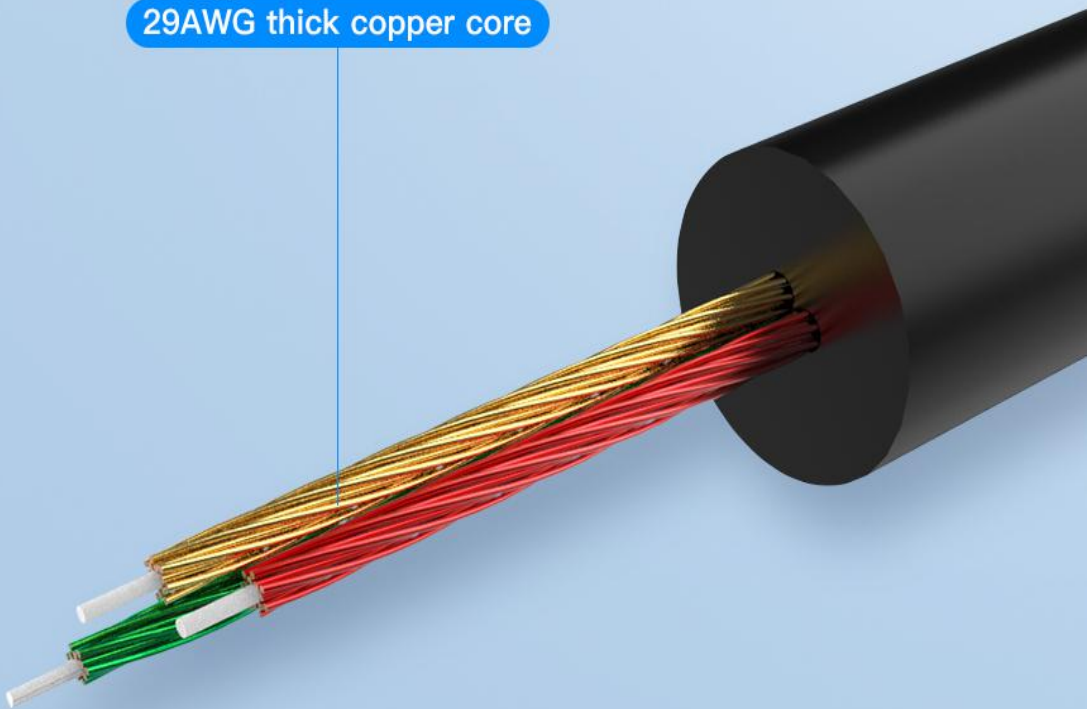

**3.5mm to 2RCA Audio Splitter Cable Metal Type**

Hi-Fi  
sound quality

Enamelled  
copper core

24K gold-plated  
connector

Wear-resistant  
PVC jacket

# Enamelled Copper Core Anti-jamming

29AWG thick copper core