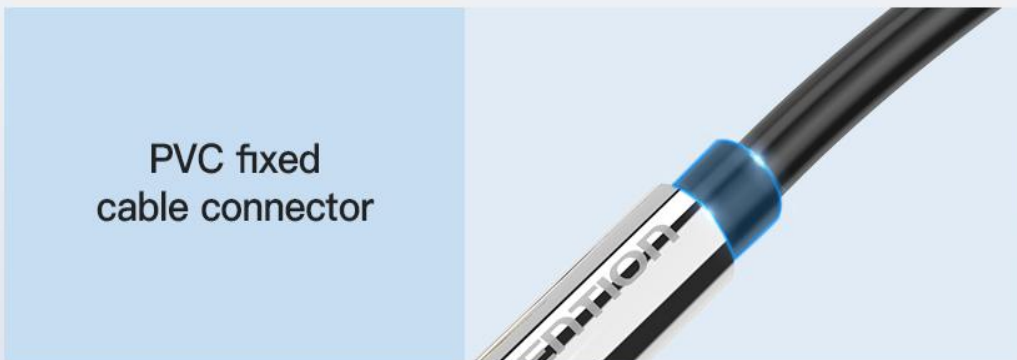

# Product Parameters

Brand:	Vention
Name:	3.5mm to 2RCA Audio Splitter Cable
Model:	BCF
Color:	Black
Connector:	3.5mm, RCA
Interface:	Gold-plated
Transmission Direction:	3.5 to 2RCA
Conductor:	Enamelled Copper
Shell:	Aluminum Alloy
Jacket:	PVC
AWG:	29AWG
OD:	3.8mm
Length:	0.5m-15m
Warranty:	1 Year
Packing:	PE Bag