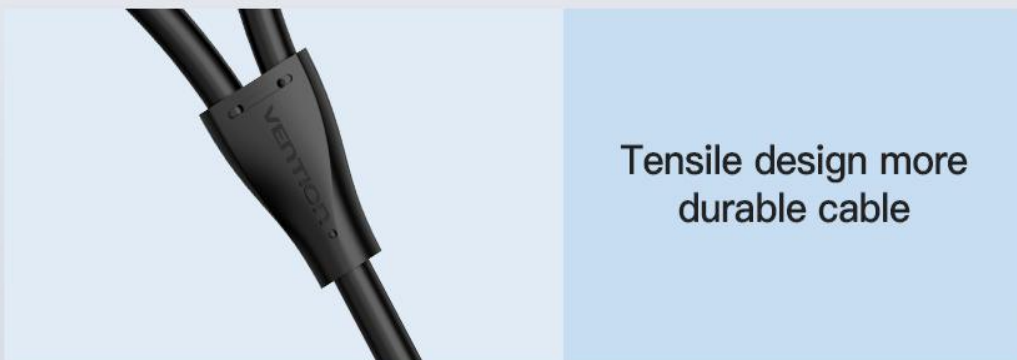

# Product Parameters

Brand:	Vention
Name:	3.5mm to 2RCA Audio Splitter Cable
Model:	BCF
Color:	Black
Connector:	3.5mm, RCA
Interface:	Gold-plated
Transmission Direction:	3.5 to 2RCA
Conductor:	Enamelled Copper
Shell:	Aluminum Alloy
Jacket:	PVC
AWG:	29AWG
OD:	3.8mm
Length:	0.5m-15m
Warranty:	1 Year
Packing:	PE Bag