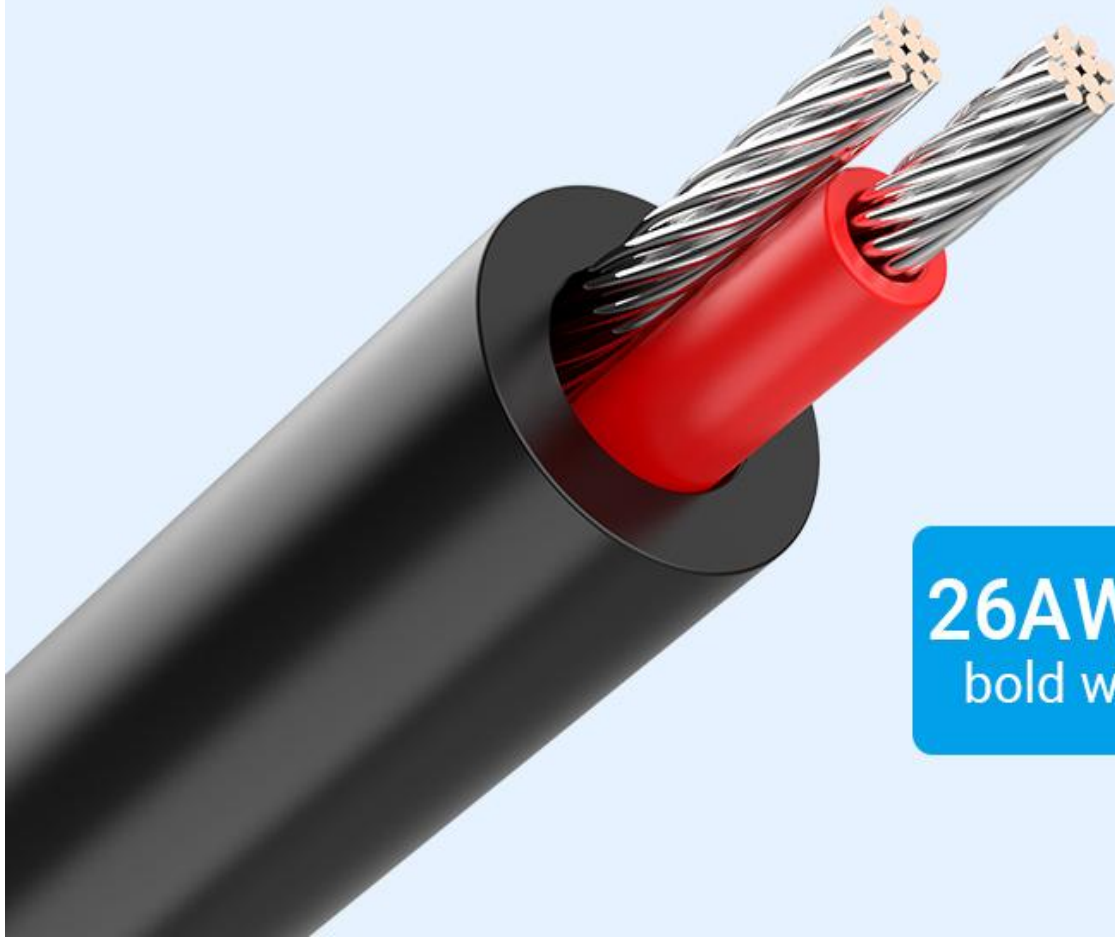

**3.5MM Male to 2-Male RCA Adapter Cable**

3.5MM male to 2-male RCA adapter cable

**Provide Superb  
Sound**

# Premium Wire

Tinned-copper wire, excellent anti-interference

**26AWG**  
bold wire

# Long Distance Transmission

26AWG bold wire enables lossless tone quality  
for remote transmission