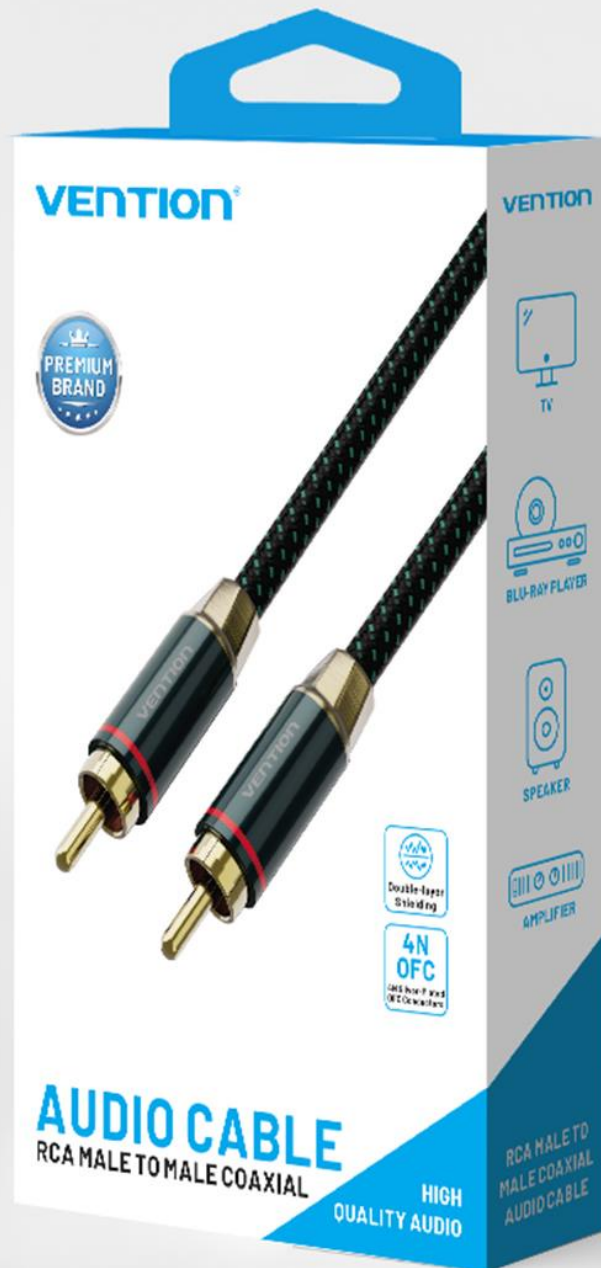

Packaging Display

Note: Packing difference exists for different meters or batches.
The photo is for reference only.