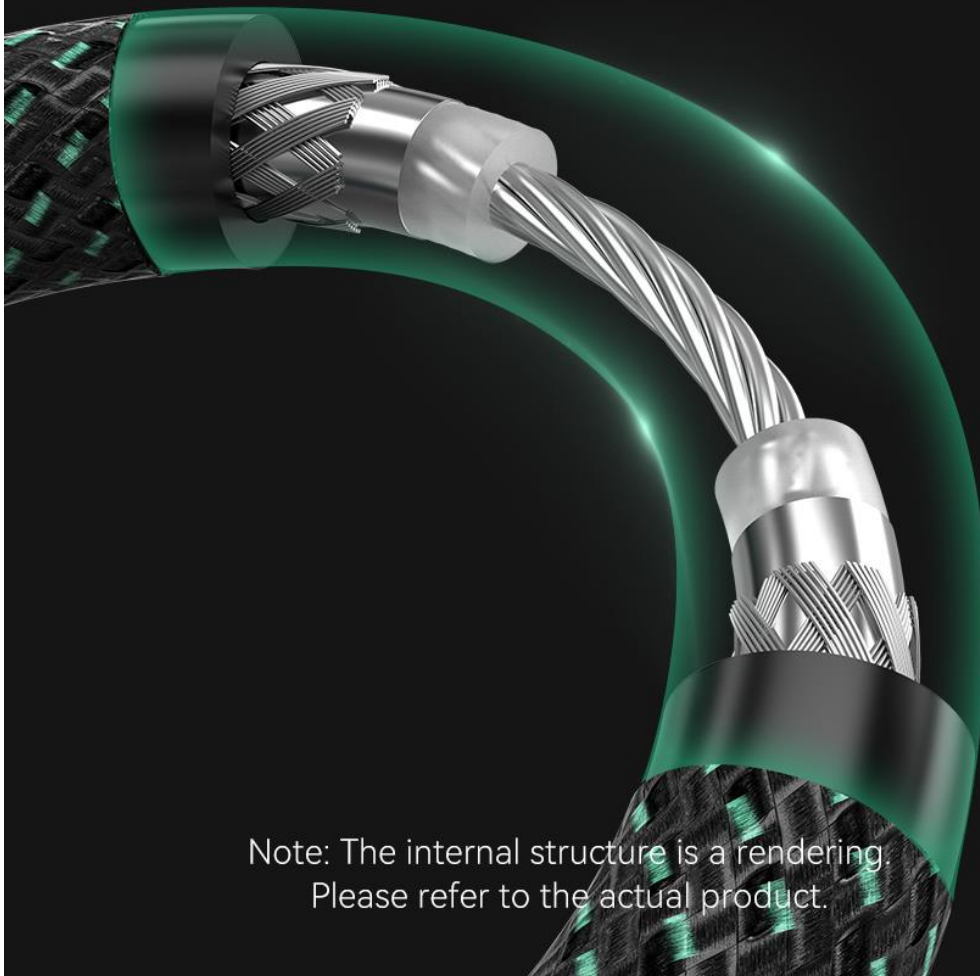

Oxygen-Free Copper Conductors

Silver-coated oxygen-free copper conductor (99.99% pure) minimizes signal transmission loss and sound deterioration.

Double Shielded

Each conductor is shielded to prevent EMI or RFI interference from entering your audio system.

Aluminum
Foil Shielding

Tinned Copper
Braid Shielding

Note: The internal structure is a rendering.
Please refer to the actual product.

Solid Construction

Born for Hi-Fi music.

Gold-Plated Connector

Smooth, Corrosion-Free Connections

Premium Copper Shell

Robust & Durable

Cotton Braided Jacket

Flexible & Tensile

Wide Compatibility

Enjoy smooth device interconnection through COAXIAL, coaxial, and S/PDIF interfaces.

COAXIAL

Coaxial

Soundbar

Specifications

Brand	Vention
Name	RCA Male to Male Coaxial Audio Cable
Model	BCT
Color	Green
Interface	RCA Male
Electroplating Process	Gold-plated
Conductor	Silver-Coated OFC Conductors
Shell	Brass + Zinc Alloy
Shielding	Aluminum Foil + Tinned Copper Braid
Jacket	TPE + Cotton Braided
OD	6.5mm
Length	0.5-10 m
Warranty	1 Year
Packing	Color Box