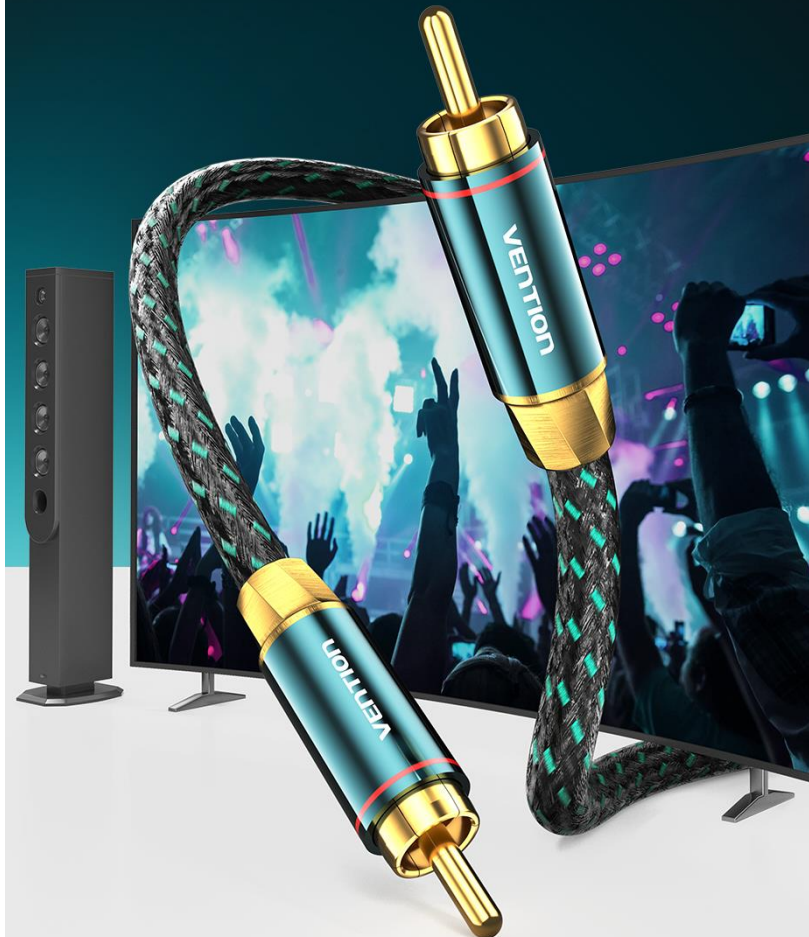

Hi-Fi Coaxial Audio Cable

Crystal Clear Sound

Silver-Coated OFC Conductors	Double-Shielded	Clear and Pure Sound Performance	Durable & Tensile
------------------------------	-----------------	----------------------------------	-------------------

Innovative Design

The green shell and braided jacket give a premium appearance over ordinary plastic jackets.

Crystal Clear Sound

It delivers crystal clear sound allowing you to immerse yourself in Hi-Fi music.

Oxygen-Free Copper Conductors

Silver-coated oxygen-free copper conductor (99.99% pure) minimizes signal transmission loss and sound deterioration.

Double Shielded

Each conductor is shielded to prevent EMI or RFI interference from entering your audio system.

Soundbar

Specifications

Brand	Vention
Name	RCA Male to Male Coaxial Audio Cable
Model	BCT
Color	Green
Interface	RCA Male
Electroplating Process	Gold-plated
Conductor	Silver-Coated OFC Conductors
Shell	Brass + Zinc Alloy
Shielding	Aluminum Foil + Tinned Copper Braid
Jacket	TPE + Cotton Braided
OD	6.5mm
Length	0.5-10 m
Warranty	1 Year
Packing	Color Box