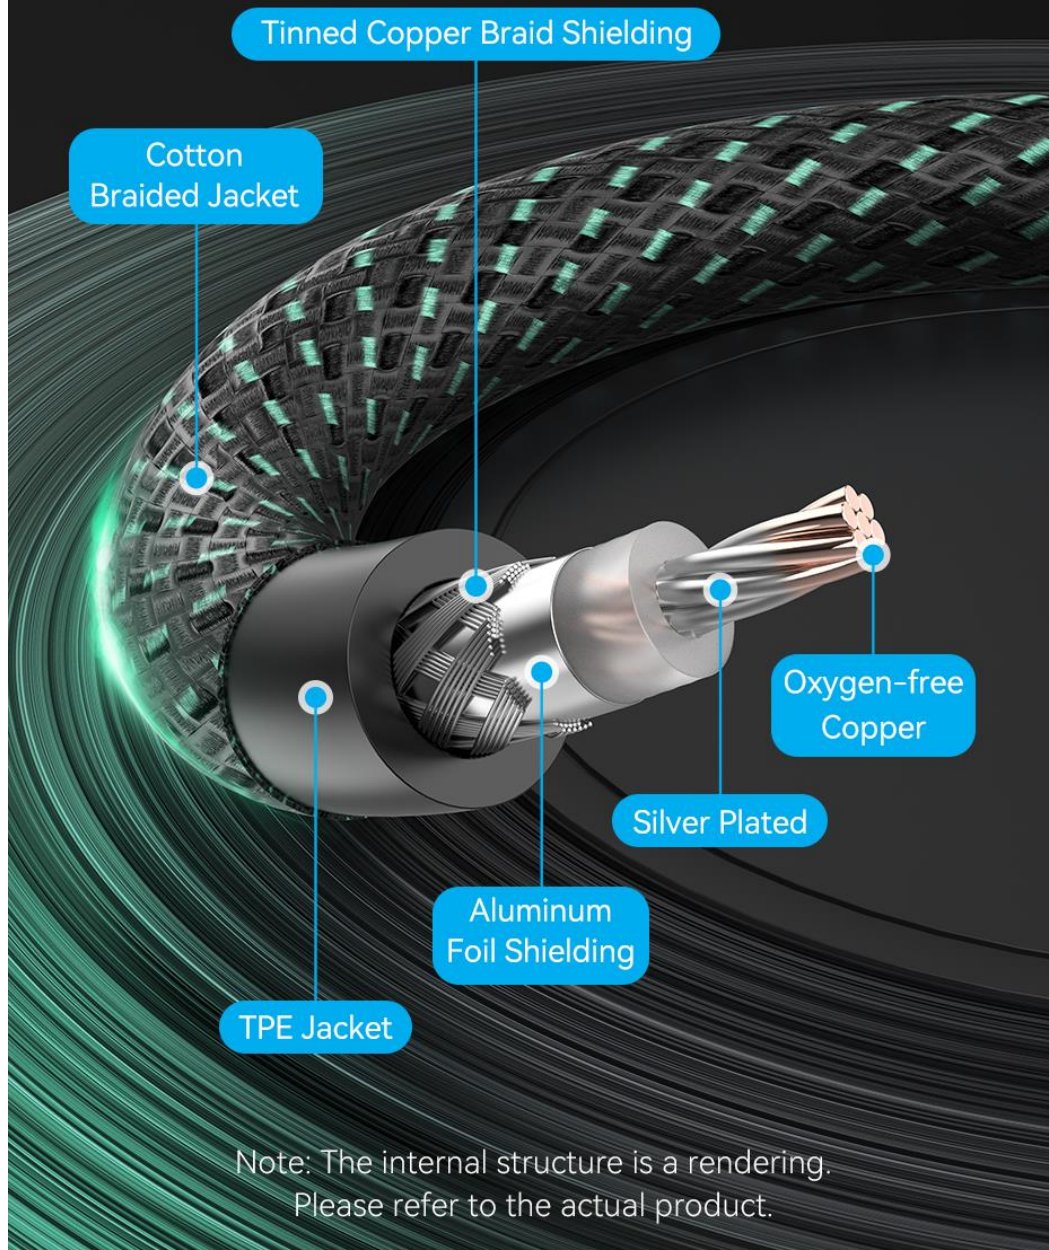

Oxygen-Free Copper Conductors

Silver-coated oxygen-free copper conductor (99.99% pure) minimizes signal transmission loss and sound deterioration.

Double Shielded

Each conductor is shielded to prevent EMI or RFI interference from entering your audio system.

Aluminum
Foil Shielding

Tinned Copper
Braid Shielding

Note: The internal structure is a rendering.
Please refer to the actual product.

Solid Construction

Born for Hi-Fi music.

Gold-Plated Connector

Smooth, Corrosion-Free Connections