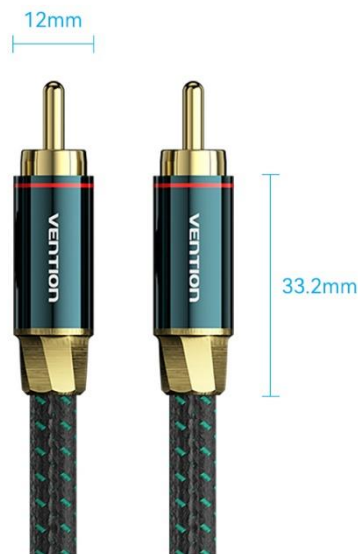

Soundbar

Specifications

Brand	Vention
Name	RCA Male to Male Coaxial Audio Cable
Model	BCT
Color	Green
Interface	RCA Male
Electroplating Process	Gold-plated
Conductor	Silver-Coated OFC Conductors
Shell	Brass + Zinc Alloy
Shielding	Aluminum Foil + Tinned Copper Braid
Jacket	TPE + Cotton Braided
OD	6.5mm
Length	0.5-10 m
Warranty	1 Year
Packing	Color Box

RCA Male to Male Coaxial Audio Cable

Technical Features		
Color	Green	
Interface	RCA Male	
Connector Process	Gold-plated	
Transmission Direction	RCA - RCA	
Conductor	4N silver-plated oxygen-free copper	
Jacket	TPE + Cotton braided	
Casing	Copper + Zinc alloy	
Cable OD	6.5mm±0.2mm	
Length	Art.No.	EAN Code
0.5m	BCTGD	6922794778870
1m	BCTGF	6922794778887
1.5m	BCTGG	6922794778894
2m	BCTGH	6922794778900
3m	BCTGI	6922794778917
5m	BCTGJ	6922794778924
8m	BCTGK	6922794778931
10m	BCTGL	6922794778948