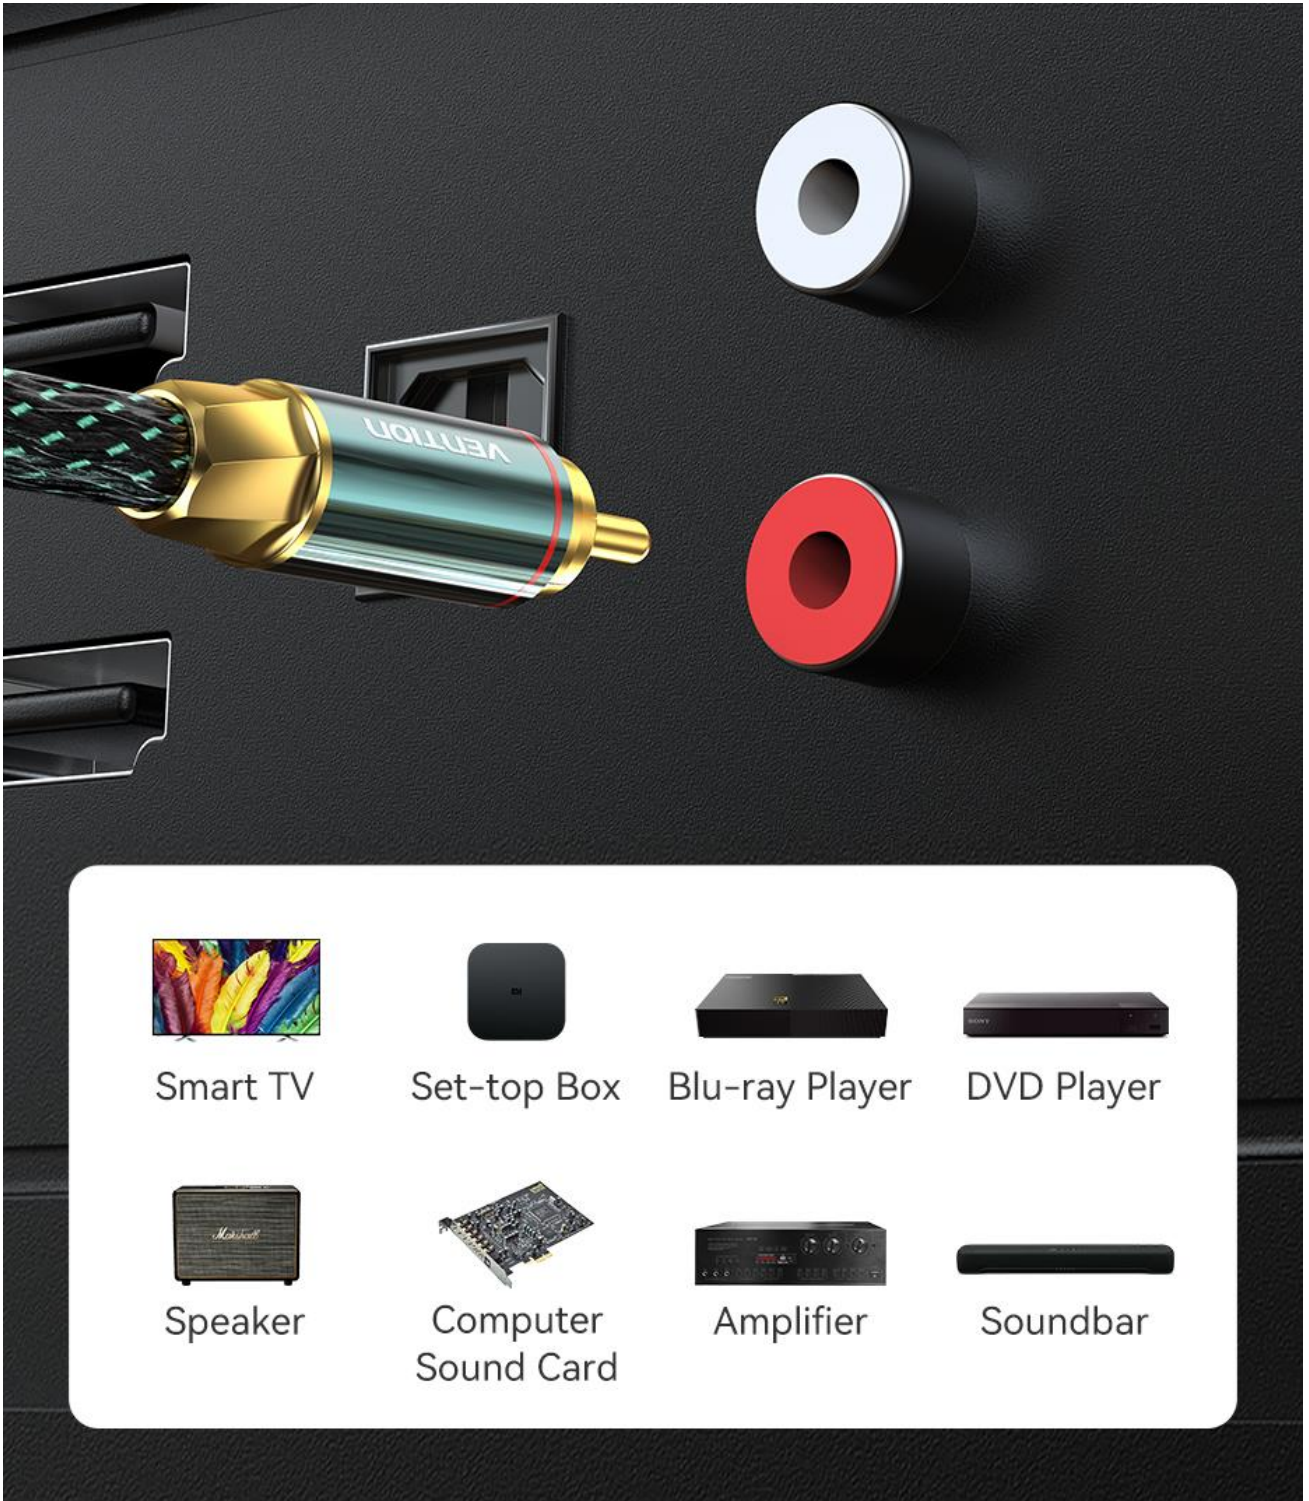

Aluminum
Foil Shielding

Tinned Copper
Braid Shielding

Note: The internal structure is a rendering.
Please refer to the actual product.

Solid Construction

Born for Hi-Fi music.

Gold-Plated Connector

Smooth, Corrosion-Free Connections

S/PDIF

Smart TV

Set-top Box

Blu-ray Player

DVD Player

Speaker

Computer
Sound Card

Amplifier

Soundbar

Specifications

Brand	Vention
Name	RCA Male to Male Coaxial Audio Cable
Model	BCT
Color	Green
Interface	RCA Male
Electroplating Process	Gold-plated
Conductor	Silver-Coated OFC Conductors
Shell	Brass + Zinc Alloy
Shielding	Aluminum Foil + Tinned Copper Braid
Jacket	TPE + Cotton Braided
OD	6.5mm
Length	0.5-10 m
Warranty	1 Year
Packing	Color Box